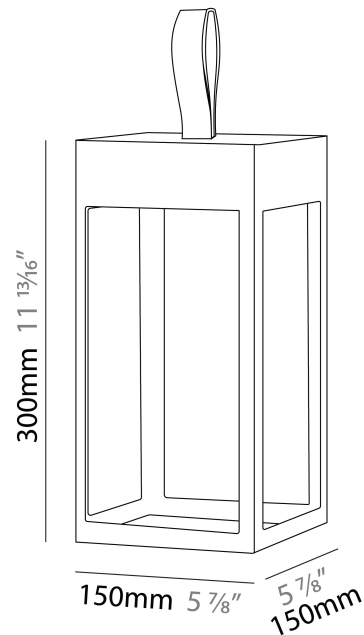

ETEREA PORTABLE

E9B224-

base number Finish
Options

1. To build a product code in our configurator select the specify button on the base model # product page
2. To build a manual product code on this datasheet choose from the options listed below in blue font and add the suffix to the base model #

GENERAL

Series: Eterea
Brand: Platek
Division: Exterior
Mounting Type: Portable
Mounting Location: Table
Subcategory: Battery Operated

PHYSICAL

Shape: Rectangle
Length (mm): 150
Length (in): 5 ⁷/₈
Width (mm): 150
Width (in): 5 ⁷/₈
Height (mm): 300
Height (in): 11 ¹³/₁₆
Light Distribution: Direct
Weight (kg): 1.8
Weight (lbs): 4
Screws: No visible screws
Diffuser: Frosted Methacrylate
Fixture Finish: [ANT](#) / [BLK](#) / [BRZ](#) / [COR](#) / [RSB](#) / [WHI](#)
Fixture Material: Stainless Steel
Cable Details: Supplied with one Micro USB power supply cable 1.2m in length
Upon Request: Bolt Down

ELECTRICAL

Lamp Type: LED
Input Wattage (W): 4.5
Total Output Wattage (W): 4.5
Dimming: Non-Dimmable
Input Voltage (V): 120

LED

Number of LEDs: 1
Color Temperature (°K): 3000
Max. Delivered Lumen (lm): 275
Nominal Lumen (lm): 450
CRI: >90 CRI
Lamp Life (hrs): 60000

OPTICAL

Optic°: 100

RATINGS AND CERTIFICATIONS

Certified By: Certified for North American Standards
IP rating: IP65
IK Rating: IK07
Bug Rating: B0 U0 G0
Upon Request: Higher Maximum Ambient Temperature

PROJECT _____
TYPE _____
SPECIFIER _____
QUANTITY _____
DATE _____