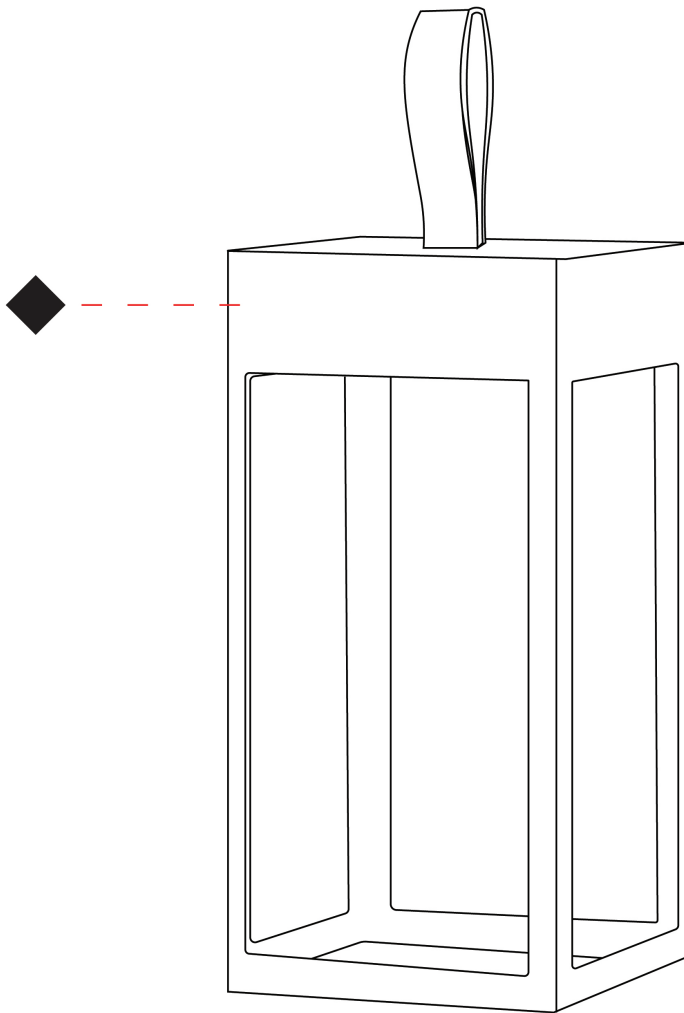

ETEREA PORTABLE

E9B224-

PROJECT _____

TYPE _____

SPECIFIER _____

QUANTITY _____

DATE _____