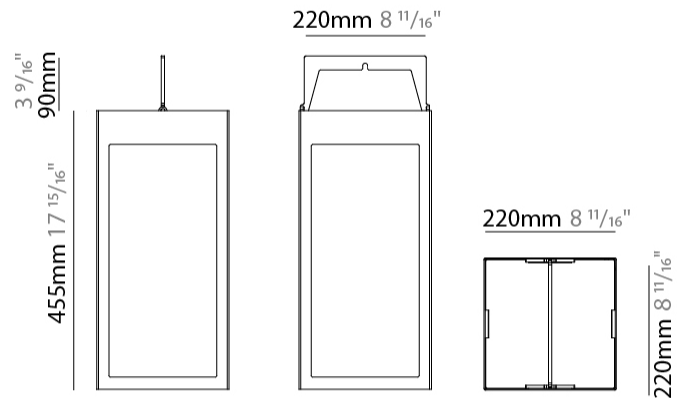

PROJECT	_____
TYPE	_____
SPECIFIER	_____
QUANTITY	_____
DATE	_____

ETEREA PORTABLE

E9B151- -

base number	Color	Finish
	Temperature	Options

1. To build a product code in our configurator select the specify button on the base model # product page
2. To build a manual product code on this datasheet choose from the options listed below in blue font and add the suffix to the base model #

GENERAL

Series: Eterea
Brand: Platek
Division: Exterior
Mounting Type: Portable
Mounting Location: Floor
Subcategory: Floor

PHYSICAL

Shape: Rectangle
Length (mm): 216
Length (in): 8 1/2
Width (mm): 216
Width (in): 8 1/2
Height (mm): 455
Height (in): 17 15/16
Light Distribution: Direct
Weight (kg): 6.3
Weight (lbs): 13.8
Diffuser: White Tempered Glass
Fixture Finish: WHI / ANT / COR
Holder Finish: Chrome
Fixture Material: Stainless Steel
Cable Details: Supplied with one power supply cable 5m in length
Upon Request: Bolt Down

ELECTRICAL

Lamp Type: LED
Input Wattage (W): 17.5
Total Output Wattage (W): 16.5
Dimming: Non-Dimmable
Input Voltage (V): 120

LED

Color Temperature (°K): 3000 / 4000
Max. Delivered Lumen (lm): 735 / 765
Nominal Lumen (lm): 1550 / 1612
CRI: >80 CRI
Lamp Life (hrs): 60000

OPTICAL

Optic°: 114

RATINGS AND CERTIFICATIONS

Certified By: Certified for North American Standards
IP rating: IP65
IK Rating: IK08
Bug Rating: B0 U0 G0
Upon Request: Higher Maximum Ambient Temperature