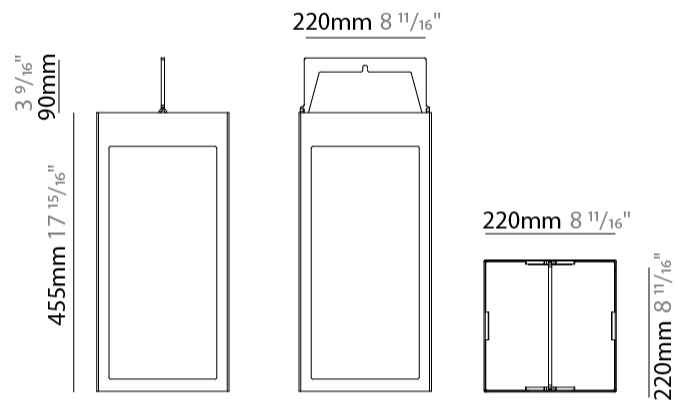

ETEREA PORTABLE

E9B151- -

base number	Color	Finish
	Temperature	Options

1. To build a product code in our configurator select the specify button on the base model # product page
2. To build a manual product code on this datasheet choose from the options listed below in blue font and add the suffix to the base model #

GENERAL

Series: Eterea
Partner: Platek
Division: Exterior
Installation: Portable
Product Type: Bollard - Garden
Mounting Location: Floor
Light Distribution: Direct

PHYSICAL

Shape: Rectangle
Length (mm): 216
Length (in): 8 1/2
Width (mm): 216
Width (in): 8 1/2
Height (mm): 455
Height (in): 17 15/16
Weight (kg): 6.3
Weight (lbs): 13.8
Diffuser: Painted extraclear glass
Fixture Finish: WHI / ANT / COR
Holder Finish: Chrome
Fixture Material: Stainless Steel
Primary Material: Stainless Steel
Cable Details: Supplied with one power supply cable 5m in length
Upon Request: Bolt Down

ELECTRICAL

Lamp Type: LED
Input Wattage (W): 17.5
Total Output Wattage (W): 16.5
Dimming: Non-Dimmable
Input Voltage (V): 120

LED

Color Temperature (°K): 3000 / 4000
Max. Delivered Lumen (lm): 735 / 765
Nominal Lumen (lm): 1550 / 1612
CRI: >80 CRI
Lamp Life (hrs): 60000

OPTICAL

Optic°: 114

RATINGS AND CERTIFICATIONS

Certified By: Certified for North American Standards
IP rating: IP65
IK Rating: IK08
Bug Rating: B0 U0 G0
Upon Request: Higher Maximum Ambient Temperature