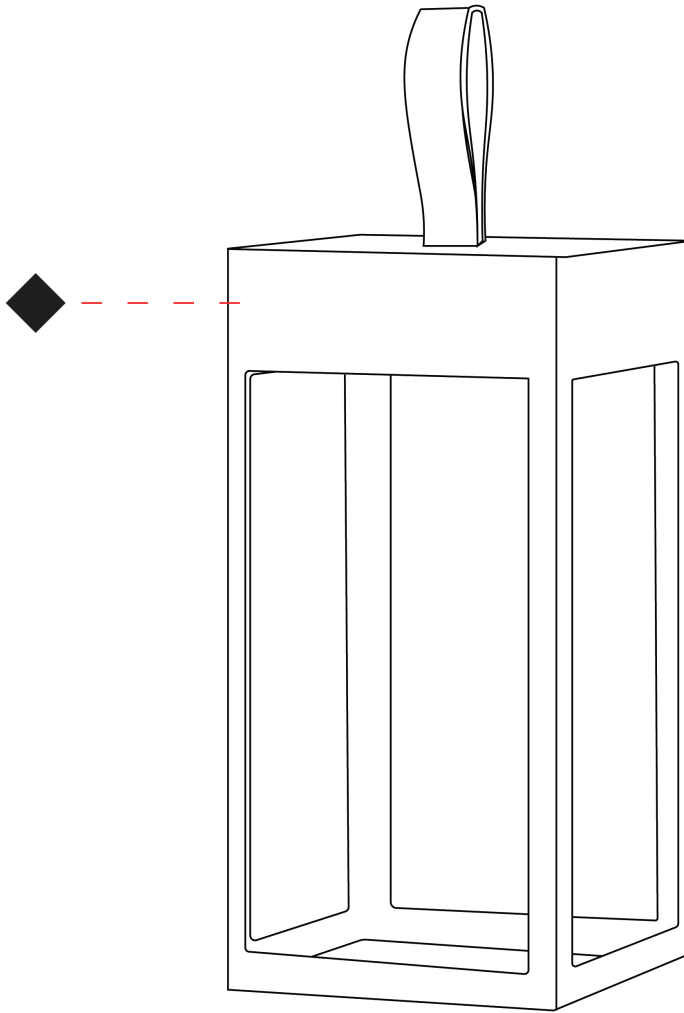

ETEREA PORTABLE

E9B300-

PROJECT

TYPE

SPECIFIER

QUANTITY

DATE