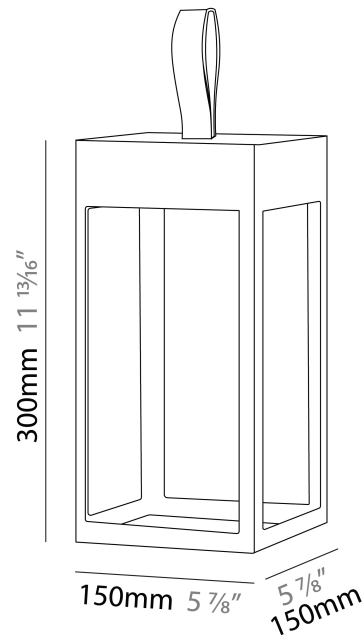

ETEREA PORTABLE

E9B224-

base number   Finish
Options

1. To build a product code in our configurator select the specify button on the base model # product page
2. To build a manual product code on this datasheet choose from the options listed below in blue font and add the suffix to the base model #

GENERAL

Series: Eterea
Brand: Platek
Division: Exterior
Mounting Type: Portable
Mounting Location: Table
Subcategory: Battery Operated

PHYSICAL

Shape: Rectangle
Length (mm): 150
Length (in): 5 ⁷/₈
Width (mm): 150
Width (in): 5 ⁷/₈
Height (mm): 300
Height (in): 11 ¹³/₁₆
Light Distribution: Direct
Weight (kg): 1.8
Weight (lbs): 4
Screws: No visible screws
Diffuser: Frosted Methacrylate
Fixture Finish: [ANT](#) / [BLK](#) / [BRZ](#) / [COR](#) / [RSB](#) / [WHI](#)
Fixture Material: Stainless Steel
Cable Details: Supplied with one Micro USB power supply cable 1.2m in length
Upon Request: Bolt Down

ELECTRICAL

Lamp Type: LED
Input Wattage (W): 4.5
Total Output Wattage (W): 4.5
Dimming: Non-Dimmable
Input Voltage (V): 120

LED

Number of LEDs: 1
Color Temperature (°K): 3000
Max. Delivered Lumen (lm): 275
Nominal Lumen (lm): 450
CRI: >90 CRI
Lamp Life (hrs): 60000

OPTICAL

Optic°: 100

RATINGS AND CERTIFICATIONS

Certified By: Certified for North American Standards
IP rating: IP65
IK Rating: IK07
Bug Rating: B0 U0 G0
Upon Request: Higher Maximum Ambient Temperature

PROJECT _____
TYPE _____
SPECIFIER _____
QUANTITY _____
DATE _____