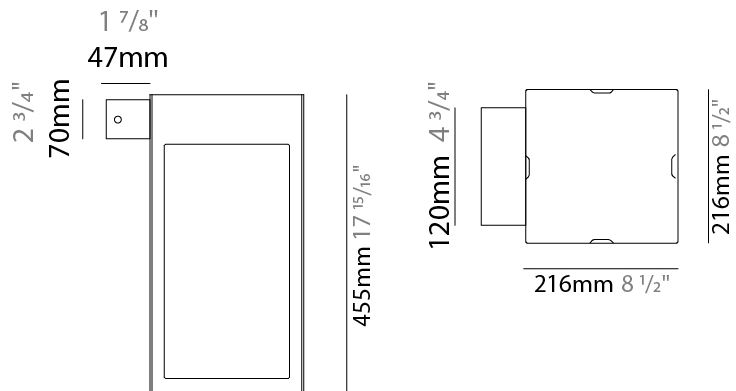

ETEREA SURFACE

E9W609-

base number   Color   Finish
Temperature   Options

PROJECT
TYPE
SPECIFIER
QUANTITY
DATE

1. To build a product code in our configurator select the specify button on the base model # product page
2. To build a manual product code on this datasheet choose from the options listed below in blue font and add the suffix to the base model #

GENERAL

Series: Eterea
Brand: Platek
Division: Exterior
Mounting Type: Surface
Mounting Location: Wall
Subcategory: Wall Effect

PHYSICAL

Shape: Rectangle
Length (mm): 216
Length (in): 8 1/2
Width (mm): 216
Width (in): 8 1/2
Height (mm): 455
Height (in): 17 15/16
Light Distribution: Direct
Weight (kg): 6.1
Weight (lbs): 13.4
Diffuser: White Tempered Glass
Fixture Finish: WHI / ANT / COR
Holder Finish: Chrome
Fixture Material: Stainless Steel
Cable Details: Supplied with one power supply cable 5m in length

ELECTRICAL

Lamp Type: LED
Input Wattage (W): 17.5
Total Output Wattage (W): 16.5
Dimming: Electronic Low Voltage Dimming to 20%
Input Voltage (V): 120

LED

Color Temperature (°K): 3000 / 4000
Max. Delivered Lumen (lm): 735 / 765
Nominal Lumen (lm): 1550 / 1610
CRI: >80 CRI
Lamp Life (hrs): 60000

OPTICAL

Optic°: 114
Beam Angle: Wide

RATINGS AND CERTIFICATIONS

Certified By: Certified for North American Standards
IP rating: IP65
IK Rating: IK08
Bug Rating: B0 U0 G0
Upon Request: Higher Maximum Ambient Temperature