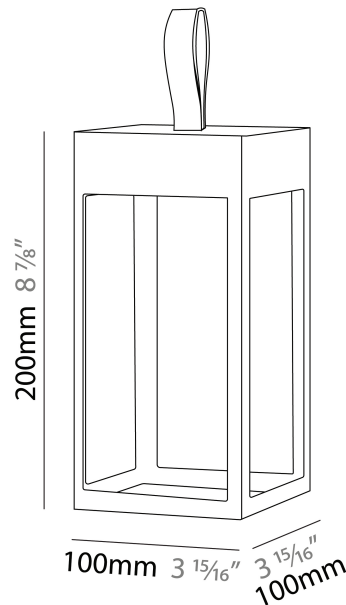

ETEREA PORTABLE

E9B300-

base number   Finish
Options

1. To build a product code in our configurator select the specify button on the base model # product page
2. To build a manual product code on this datasheet choose from the options listed below in blue font and add the suffix to the base model #

GENERAL

Series: Eterea
Brand: Platek
Division: Exterior
Mounting Type: Portable
Mounting Location: Table
Subcategory: Battery Operated

PHYSICAL

Shape: Rectangle
Length (mm): 100
Length (in): 3 ¹⁵/₁₆
Width (mm): 100
Width (in): 3 ¹⁵/₁₆
Height (mm): 200
Height (in): 7 ⁷/₈
Light Distribution: Direct
Weight (kg): 0.9
Screws: No visible screws
Diffuser: Frosted Methacrylate
Fixture Finish: [ANT](#) / [BLK](#) / [BRZ](#) / [COR](#) / [RSB](#) / [WHI](#)
Fixture Material: Stainless Steel
Cable Details: Supplied with one Micro USB power supply cable 1.2m in length
Upon Request: Bolt Down

ELECTRICAL

Lamp Type: LED
Input Wattage (W): 1
Total Output Wattage (W): 1
Dimming: Non-Dimmable
Input Voltage (V): 120

LED

Number of LEDs: 1
Color Temperature (°K): 3000
Max. Delivered Lumen (lm): 80
Nominal Lumen (lm): 250
CRI: >90 CRI
Lamp Life (hrs): 60000

OPTICAL

Optic°: 100

RATINGS AND CERTIFICATIONS

Certified By: Certified for North American Standards
IP rating: IP65
IK Rating: IK07
Upon Request: Higher Maximum Ambient Temperature

PROJECT _____
TYPE _____
SPECIFIER _____
QUANTITY _____
DATE _____