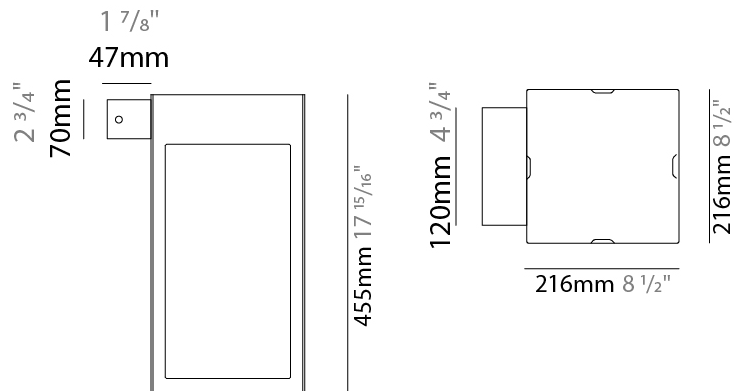

PROJECT	
TYPE	
SPECIFIER	
QUANTITY	
DATE	

ETEREA SURFACE

E9W609-

base number   Color   Finish
Temperature   Options

1. To build a product code in our configurator select the specify button on the base model # product page
2. To build a manual product code on this datasheet choose from the options listed below in blue font and add the suffix to the base model #

GENERAL

Series: Eterea
Brand: Platek
Division: Exterior
Mounting Type: Surface
Mounting Location: Wall
Subcategory: Wall Effect

PHYSICAL

Shape: Rectangle
Length (mm): 216
Length (in): 8 1/2
Width (mm): 216
Width (in): 8 1/2
Height (mm): 455
Height (in): 17 15/16
Light Distribution: Direct
Weight (kg): 6.1
Weight (lbs): 13.4
Diffuser: White Tempered Glass
Fixture Finish: WHI / ANT / COR
Holder Finish: Chrome
Fixture Material: Stainless Steel
Cable Details: Supplied with one power supply cable 5m in length

ELECTRICAL

Lamp Type: LED
Input Wattage (W): 17.5
Total Output Wattage (W): 16.5
Dimming: Electronic Low Voltage Dimming to 20%
Input Voltage (V): 120

LED

Color Temperature (°K): 3000 / 4000
Max. Delivered Lumen (lm): 735 / 765
Nominal Lumen (lm): 1550 / 1610
CRI: >80 CRI
Lamp Life (hrs): 60000

OPTICAL

Optic°: 114
Beam Angle: Wide

RATINGS AND CERTIFICATIONS

Certified By: Certified for North American Standards
IP rating: IP65
IK Rating: IK08
Bug Rating: B0 U0 G0
Upon Request: Higher Maximum Ambient Temperature