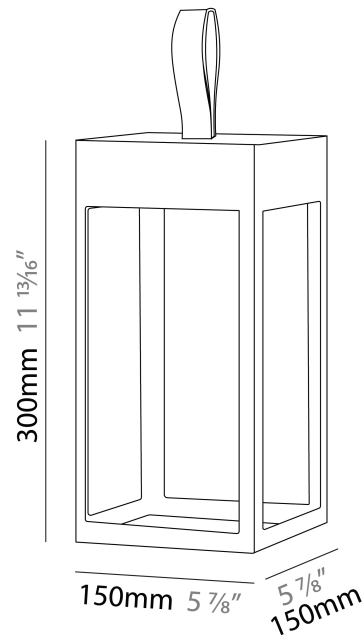

ETEREA PORTABLE

E9B224-

base number   Finish
Options

1. To build a product code in our configurator select the specify button on the base model # product page
2. To build a manual product code on this datasheet choose from the options listed below in blue font and add the suffix to the base model #

GENERAL

Series: Eterea
Brand: Platek
Division: Exterior
Mounting Type: Portable
Mounting Location: Table
Subcategory: Battery Operated

PHYSICAL

Shape: Rectangle
Length (mm): 150
Length (in): 5 ⁷/₈
Width (mm): 150
Width (in): 5 ⁷/₈
Height (mm): 300
Height (in): 11 ¹³/₁₆
Light Distribution: Direct
Weight (kg): 1.8
Weight (lbs): 4
Screws: No visible screws
Diffuser: Frosted Methacrylate
[Fixture Finish: ANT / BLK / BRZ / COR / RSB / WHI](#)
Fixture Material: Stainless Steel
Cable Details: Supplied with one Micro USB power supply cable 1.2m in length
Upon Request: Bolt Down

ELECTRICAL

Lamp Type: LED
Input Wattage (W): 4.5
Total Output Wattage (W): 4.5
Dimming: Non-Dimmable
Input Voltage (V): 120

LED

Number of LEDs: 1
Color Temperature (°K): 3000
Max. Delivered Lumen (lm): 275
Nominal Lumen (lm): 450
CRI: >90 CRI
Lamp Life (hrs): 60000

OPTICAL

Optic°: 100

RATINGS AND CERTIFICATIONS

Certified By: Certified for North American Standards
IP rating: IP65
IK Rating: IK07
Bug Rating: B0 U0 G0
Upon Request: Higher Maximum Ambient Temperature

PROJECT _____
TYPE _____
SPECIFIER _____
QUANTITY _____
DATE _____