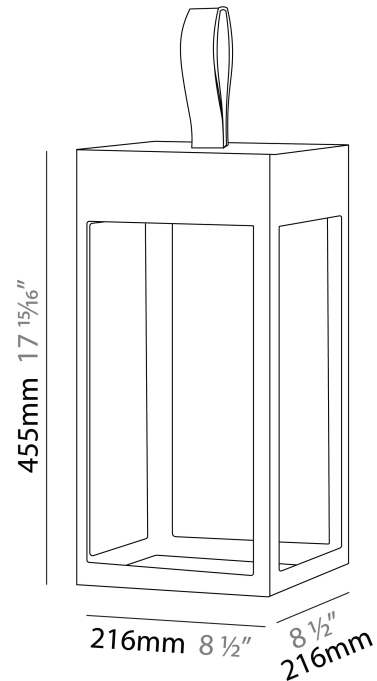

ETEREA PORTABLE

E9B268-

base number   Finish
Options

1. To build a product code in our configurator select the specify button on the base model # product page
2. To build a manual product code on this datasheet choose from the options listed below in blue font and add the suffix to the base model #

GENERAL

Series: Eterea
Brand: Platek
Division: Exterior
Mounting Type: Portable
Mounting Location: Table
Subcategory: Battery Operated

PHYSICAL

Shape: Rectangle
Length (mm): 216
Length (in): 8 ½
Width (mm): 216
Width (in): 8 ½
Height (mm): 455
Height (in): 17 15/16
Light Distribution: Direct
Weight (kg): 2.80
Weight (lbs): 6.17
Screws: No visible screws
Diffuser: Frosted Methacrylate
Fixture Finish: [ANT](#) / [BLK](#) / [BRZ](#) / [COR](#) / [RSB](#) / [WHI](#)
Fixture Material: Stainless Steel
Cable Details: Supplied with one Micro USB power supply cable 1.2m in length
Upon Request: Bolt Down

ELECTRICAL

Lamp Type: LED
Input Wattage (W): 4.5
Total Output Wattage (W): 4.5
Dimming: Non-Dimmable
Input Voltage (V): 120

LED

Number of LEDs: 1
Color Temperature (°K): 3000
Max. Delivered Lumen (lm): 275
Nominal Lumen (lm): 450
CRI: >90 CRI
Lamp Life (hrs): 60000

OPTICAL

Optic°: 100

RATINGS AND CERTIFICATIONS

Certified By: Certified for North American Standards
IP rating: IP65
IK Rating: IK07
Bug Rating: B0 U0 G0
Upon Request: Higher Maximum Ambient Temperature

PROJECT _____
TYPE _____
SPECIFIER _____
QUANTITY _____
DATE _____