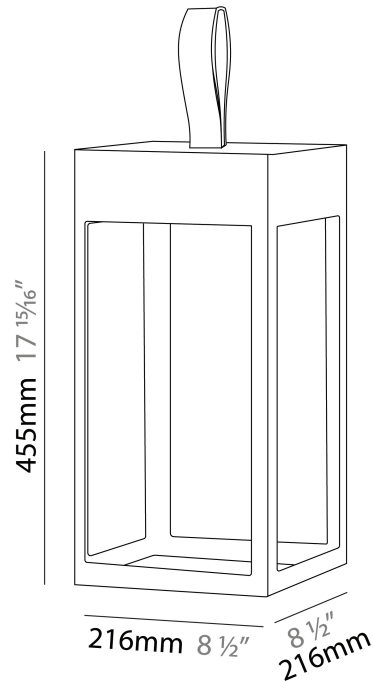

PROJECT	_____
TYPE	_____
SPECIFIER	_____
QUANTITY	_____
DATE	_____

ETEREA PORTABLE

E9B268-

base number   Finish
Options

1. To build a product code in our configurator select the specify button on the base model # product page
2. To build a manual product code on this datasheet choose from the options listed below in blue font and add the suffix to the base model #

GENERAL

Series: Eterea
Brand: Platek
Division: Exterior
Mounting Type: Portable
Mounting Location: Table
Subcategory: Battery Operated

PHYSICAL

Shape: Rectangle
Length (mm): 216
Length (in): 8 1/2
Width (mm): 216
Width (in): 8 1/2
Height (mm): 455
Height (in): 17 15/16
Light Distribution: Direct
Weight (kg): 2.80
Weight (lbs): 6.17
Screws: No visible screws
Diffuser: Painted extraclear glass
Fixture Finish: [ANT](#) / [BLK](#) / [BRZ](#) / [COR](#) / [RSB](#) / [WHI](#)
Fixture Material: Stainless Steel
Cable Details: Supplied with one Micro USB power supply cable 1.2m in length
Upon Request: Bolt Down

ELECTRICAL

Lamp Type: LED
Input Wattage (W): 4.5
Total Output Wattage (W): 4.5
Dimming: Non-Dimmable
Input Voltage (V): 120

LED

Number of LEDs: 1
Color Temperature (°K): 3000
Max. Delivered Lumen (lm): 275
Nominal Lumen (lm): 450
CRI: >90 CRI
Lamp Life (hrs): 60000

OPTICAL

Optic°: 100

RATINGS AND CERTIFICATIONS

Certified By: Certified for North American Standards
IP rating: IP65
IK Rating: IK07
Bug Rating: B0 U0 G0
Upon Request: Higher Maximum Ambient Temperature