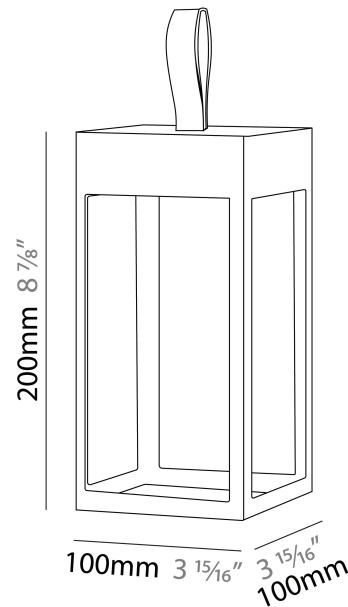

ETEREA PORTABLE

E9B300-

base number   Finish
Options

1. To build a product code in our configurator select the specify button on the base model # product page
2. To build a manual product code on this datasheet choose from the options listed below in blue font and add the suffix to the base model #

GENERAL

Series: Eterea
Brand: Platek
Division: Exterior
Mounting Type: Portable
Mounting Location: Table
Subcategory: Battery Operated

PHYSICAL

Shape: Rectangle
Length (mm): 100
Length (in): 3 ¹⁵/₁₆
Width (mm): 100
Width (in): 3 ¹⁵/₁₆
Height (mm): 200
Height (in): 7 ⁷/₈
Light Distribution: Omnidirectional
Weight (kg): 0.9
Screws: No visible screws
Diffuser: Painted extraclear glass
[Fixture Finish: BLK / WHI / COR / ANT / BRZ](#)
Fixture Material: Stainless Steel
Cable Details: Supplied with one Micro USB power supply cable 1.2m in length
Upon Request: Bolt Down

ELECTRICAL

Lamp Type: LED
Input Wattage (W): 1
Total Output Wattage (W): 1
Dimming: Non-Dimmable
Input Voltage (V): 120

LED

Number of LEDs: 1
Color Temperature (°K): 3000
Max. Delivered Lumen (lm): 80
Nominal Lumen (lm): 250
CRI: >90 CRI
Lamp Life (hrs): 60000

OPTICAL

Optic°: 100

RATINGS AND CERTIFICATIONS

Certified By: Certified for North American Standards
IP rating: IP65
IK Rating: IK07
Upon Request: Higher Maximum Ambient Temperature

PROJECT
TYPE
SPECIFIER
QUANTITY
DATE