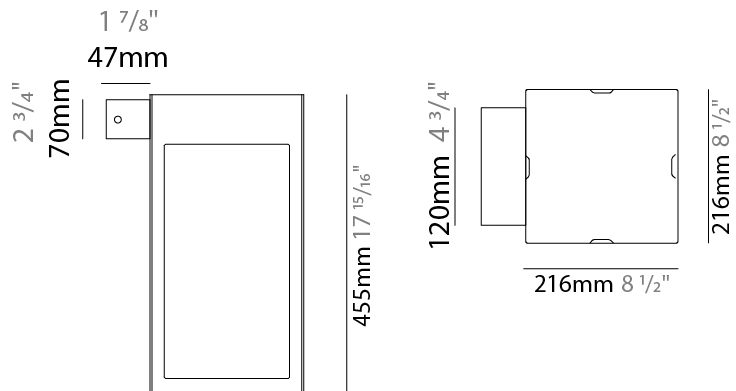

ETEREA SURFACE

E9W609- _____
base number   Color   Finish
                         Temperature   Options

1. To build a product code in our configurator select the specify button on the base model # product page
2. To build a manual product code on this datasheet choose from the options listed below in blue font and add the suffix to the base model #

GENERAL

Series: Eterea
Brand: Platek
Division: Exterior
Mounting Type: Surface
Mounting Location: Wall
Subcategory: Wall Effect

PHYSICAL

Shape: Rectangle
Length (mm): 216
Length (in): 8 1/2
Width (mm): 216
Width (in): 8 1/2
Height (mm): 455
Height (in): 17 15/16
Light Distribution: Omnidirectional
Weight (kg): 6.1
Weight (lbs): 13.4
Diffuser: Painted extraclear glass
Fixture Finish: [ANT / BLK / BRZ / COR / RSB / WHI](#)
Fixture Material: Stainless Steel
Cable Details: Supplied with one power supply cable 5m in length

ELECTRICAL

Lamp Type: LED
Input Wattage (W): 17.5
Total Output Wattage (W): 16.5
Dimming: Electronic Low Voltage Dimming to 20%
Input Voltage (V): 120

LED

Color Temperature (°K): [3000 / 4000](#)
Max. Delivered Lumen (lm): 735 / 765
Nominal Lumen (lm): 1550 / 1610
CRI: >80 CRI
Lamp Life (hrs): 60000

OPTICAL

Optic°: 114
Beam Angle: Wide

RATINGS AND CERTIFICATIONS

Certified By: Certified for North American Standards
IP rating: IP65
IK Rating: IK08
Bug Rating: B0 U0 G0
Upon Request: Higher Maximum Ambient Temperature