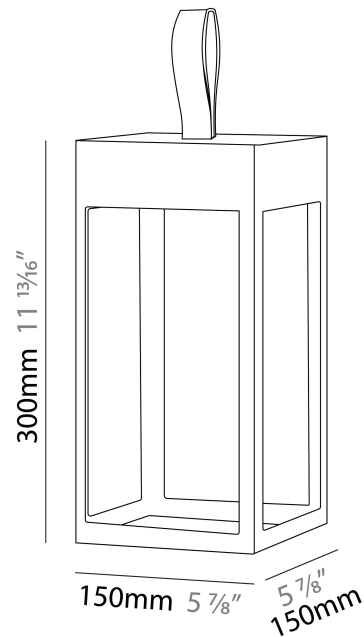

E9B224-

base number   Finish
Options

1. To build a product code in our configurator select the specify button on the base model # product page
2. To build a manual product code on this datasheet choose from the options listed below in blue font and add the suffix to the base model #

GENERAL

Series: Eterea
Partner: Platek
Division: Exterior
Installation: Portable
Product Type: Battery Operated
Mounting Location: Table
Light Distribution: Direct

PHYSICAL

Shape: Rectangle
Length (mm): 150
Length (in): 5 7/8
Width (mm): 150
Width (in): 5 7/8
Height (mm): 300
Height (in): 11 13/16
Weight (kg): 1.8
Weight (lbs): 4
Screws: No visible screws
Diffuser: Painted extraclear glass
Fixture Finish: [ANT](#) / [BLK](#) / [BRZ](#) / [COR](#) / [RSB](#) / [WHI](#)
Fixture Material: Stainless Steel
Primary Material: Stainless Steel
Cable Details: Supplied with one Micro USB power supply cable 1.2m in length
Upon Request: Bolt Down

ELECTRICAL

Lamp Type: LED
Input Wattage (W): 4.5
Total Output Wattage (W): 4.5
Dimming: Non-Dimmable
Input Voltage (V): 120

LED

Number of LEDs: 1
Color Temperature (°K): 3000
Max. Delivered Lumen (lm): 275
Nominal Lumen (lm): 450
CRI: >90 CRI
Lamp Life (hrs): 60000

OPTICAL

Optic°: 100

RATINGS AND CERTIFICATIONS

Certified By: Certified for North American Standards
IP rating: IP65
IK Rating: IK07
Bug Rating: B0 U0 G0
Upon Request: Higher Maximum Ambient Temperature

PROJECT _____
TYPE _____
SPECIFIER _____
QUANTITY _____
DATE _____