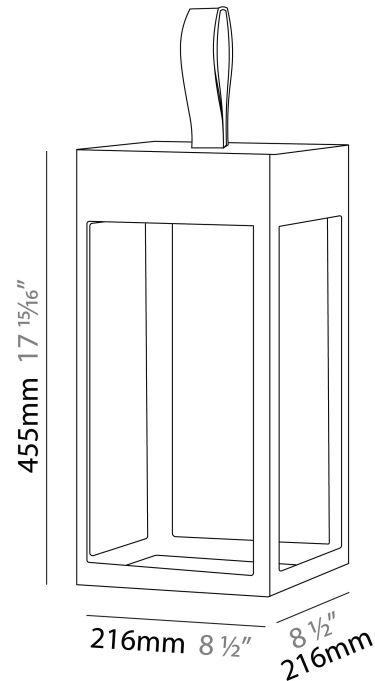

ETEREA PORTABLE

E9B268-

base number   Finish
Options

PROJECT
TYPE
SPECIFIER
QUANTITY
DATE

1. To build a product code in our configurator select the specify button on the base model # product page
2. To build a manual product code on this datasheet choose from the options listed below in blue font and add the suffix to the base model #

GENERAL

Series: Eterea
Partner: Platek
Division: Exterior
Installation: Portable
Product Type: Battery Operated
Mounting Location: Table
Light Distribution: Direct

PHYSICAL

Shape: Rectangle
Length (mm): 216
Length (in): 8 ½
Width (mm): 216
Width (in): 8 ½
Height (mm): 455
Height (in): 17 15/16
Weight (kg): 2.80
Weight (lbs): 6.17
Screws: No visible screws
Diffuser: Painted extraclear glass
Fixture Finish: [ANT](#) / [BLK](#) / [BRZ](#) / [COR](#) / [RSB](#) / [WHI](#)
Fixture Material: Stainless Steel
Primary Material: Stainless Steel
Cable Details: Supplied with one Micro USB power supply cable 1.2m in length
Upon Request: Bolt Down

ELECTRICAL

Lamp Type: LED
Input Wattage (W): 4.5
Total Output Wattage (W): 4.5
Dimming: Non-Dimmable
Input Voltage (V): 120

LED

Number of LEDs: 1
Color Temperature (°K): 3000
Max. Delivered Lumen (lm): 275
Nominal Lumen (lm): 450
CRI: >90 CRI
Lamp Life (hrs): 60000

OPTICAL

Optic°: 100

RATINGS AND CERTIFICATIONS

Certified By: Certified for North American Standards
IP rating: IP65
IK Rating: IK07
Bug Rating: B0 U0 G0
Upon Request: Higher Maximum Ambient Temperature