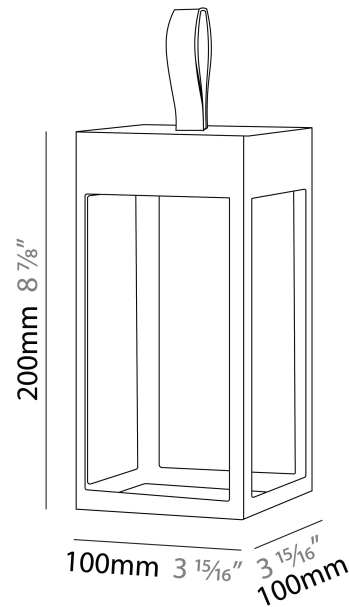

ETEREA PORTABLE

E9B300-

base number   Finish
Options

1. To build a product code in our configurator select the specify button on the base model # product page
2. To build a manual product code on this datasheet choose from the options listed below in blue font and add the suffix to the base model #

GENERAL

Series: Eterea
Partner: Platek
Division: Exterior
Installation: Portable
Product Type: Battery Operated
Mounting Location: Table

PHYSICAL

Shape: Rectangle
Length (mm): 100
Length (in): 3 ¹⁵/₁₆
Width (mm): 100
Width (in): 3 ¹⁵/₁₆
Height (mm): 200
Height (in): 7 ⁷/₈
Weight (kg): 0.9
Screws: No visible screws
Diffuser: Painted extraclear glass
[Fixture Finish: BLK / WHI / COR / ANT / BRZ](#)
Fixture Material: Stainless Steel
Primary Material: Stainless Steel
Cable Details: Supplied with one Micro USB power supply cable 1.2m in length
Upon Request: Bolt Down

ELECTRICAL

Lamp Type: LED
Input Wattage (W): 1
Total Output Wattage (W): 1
Dimming: Non-Dimmable
Input Voltage (V): 120

LED

Number of LEDs: 1
Color Temperature (°K): 3000
Max. Delivered Lumen (lm): 80
Nominal Lumen (lm): 250
CRI: >90 CRI
Lamp Life (hrs): 60000

OPTICAL

Optic°: 100

RATINGS AND CERTIFICATIONS

Certified By: Certified for North American Standards
IP rating: IP65
IK Rating: IK07
Upon Request: Higher Maximum Ambient Temperature

PROJECT _____
TYPE _____
SPECIFIER _____
QUANTITY _____
DATE _____