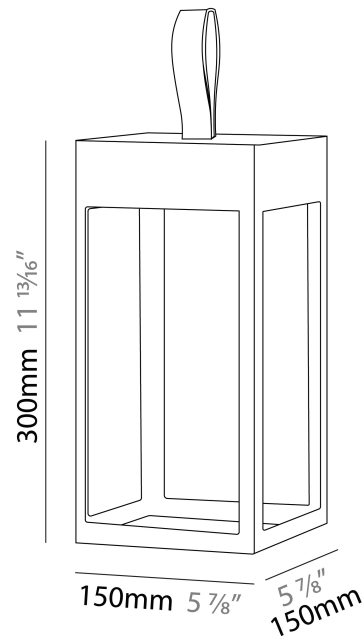

ETEREA PORTABLE

E9B224-

base number   Finish
Options

1. To build a product code in our configurator select the specify button on the base model # product page
2. To build a manual product code on this datasheet choose from the options listed below in blue font and add the suffix to the base model #

GENERAL

Series: Eterea
Brand: Platek
Division: Exterior
Mounting Type: Portable
Mounting Location: Table
Subcategory: Battery Operated

PHYSICAL

Shape: Rectangle
Length (mm): 150
Length (in): 5 7/8
Width (mm): 150
Width (in): 5 7/8
Height (mm): 300
Height (in): 11 13/16
Light Distribution: Direct
Weight (kg): 1.8
Weight (lbs): 4
Screws: No visible screws
Diffuser: Frosted Methacrylate
Fixture Finish: [ANT](#) / [BLK](#) / [BRZ](#) / [COR](#) / [RSB](#) / [WHI](#)
Fixture Material: Stainless Steel
Cable Details: Supplied with one Micro USB power supply cable 1.2m in length
Upon Request: Bolt Down

ELECTRICAL

Lamp Type: LED
Input Wattage (W): 4.5
Total Output Wattage (W): 4.5
Dimming: Non-Dimmable
Input Voltage (V): 120

LED

Number of LEDs: 1
Color Temperature (°K): 3000
Max. Delivered Lumen (lm): 275
Nominal Lumen (lm): 450
CRI: >90 CRI
Lamp Life (hrs): 60000

OPTICAL

Optic°: 100

RATINGS AND CERTIFICATIONS

Certified By: Certified for North American Standards
IP rating: IP65
IK Rating: IK07
Bug Rating: B0 U0 G0
Upon Request: Higher Maximum Ambient Temperature