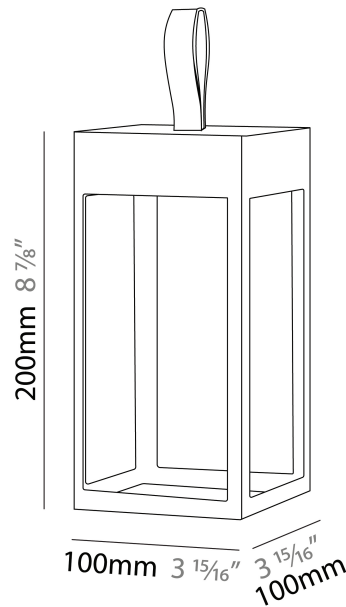

GENERAL

Series: Etereia _____
Brand: Platek _____
Division: Exterior _____
Mounting Type: Portable _____
Mounting Location: Table _____
Subcategory: Battery Operated _____

PHYSICAL

Shape: Rectangle _____
Length (mm): 100 _____
Length (in): 3 ¹⁵/₁₆ _____
Width (mm): 100 _____
Width (in): 3 ¹⁵/₁₆ _____
Height (mm): 200 _____
Height (in): 7 ⁷/₈ _____
Light Distribution: Direct _____
Weight (kg): 0.9 _____
Screws: No visible screws _____
Diffuser: Frosted Methacrylate _____
Fixture Finish: [ANT](#) / [BLK](#) / [BRZ](#) / [COR](#) / [RSB](#) / [WHI](#) _____
Fixture Material: Stainless Steel _____
Cable Details: Supplied with one Micro USB power supply cable 1.2m in length _____
Upon Request: Bolt Down _____

ELECTRICAL

Lamp Type: LED _____
Input Wattage (W): 1 _____
Total Output Wattage (W): 1 _____
Dimming: Non-Dimmable _____
Input Voltage (V): 120 _____

LED

Number of LEDs: 1 _____
Color Temperature (°K): 3000 _____
Max. Delivered Lumen (lm): 80 _____
Nominal Lumen (lm): 250 _____
CRI: >90 CRI _____
Lamp Life (hrs): 60000 _____

OPTICAL

Optic°: 100 _____

RATINGS AND CERTIFICATIONS

Certified By: Certified for North American Standards _____
IP rating: IP65 _____
IK Rating: IK07 _____
Upon Request: Higher Maximum Ambient Temperature _____