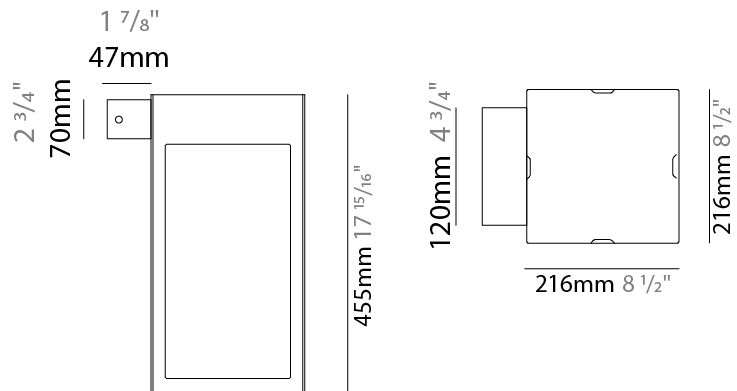

PROJECT	_____
TYPE	_____
SPECIFIER	_____
QUANTITY	_____
DATE	_____

ETEREA SURFACE

E9W609- _____ - _____
base number   Color   Finish
                         Temperature   Options

1. To build a product code in our configurator select the specify button on the base model # product page
2. To build a manual product code on this datasheet choose from the options listed below in blue font and add the suffix to the base model #

GENERAL

Series: Eterea
Brand: Platek
Division: Exterior
Mounting Type: Surface
Mounting Location: Wall
Subcategory: Wall Effect

PHYSICAL

Shape: Rectangle
Length (mm): 216
Length (in): 8 1/2
Width (mm): 216
Width (in): 8 1/2
Height (mm): 455
Height (in): 17 15/16
Light Distribution: Direct
Weight (kg): 6.1
Weight (lbs): 13.4
Diffuser: White Tempered Glass
Fixture Finish: WHI / ANT / COR
Holder Finish: Chrome
Fixture Material: Stainless Steel
Cable Details: Supplied with one power supply cable 5m in length

ELECTRICAL

Lamp Type: LED
Input Wattage (W): 17.5
Total Output Wattage (W): 16.5
Dimming: Electronic Low Voltage Dimming to 20%
Input Voltage (V): 120

LED

Color Temperature (°K): 3000 / 4000
Max. Delivered Lumen (lm): 735 / 765
Nominal Lumen (lm): 1550 / 1610
CRI: >80 CRI
Lamp Life (hrs): 60000

OPTICAL

Optic°: 114
Beam Angle: Wide

RATINGS AND CERTIFICATIONS

Certified By: Certified for North American Standards
IP rating: IP65
IK Rating: IK08
Bug Rating: B0 U0 G0
Upon Request: Higher Maximum Ambient Temperature