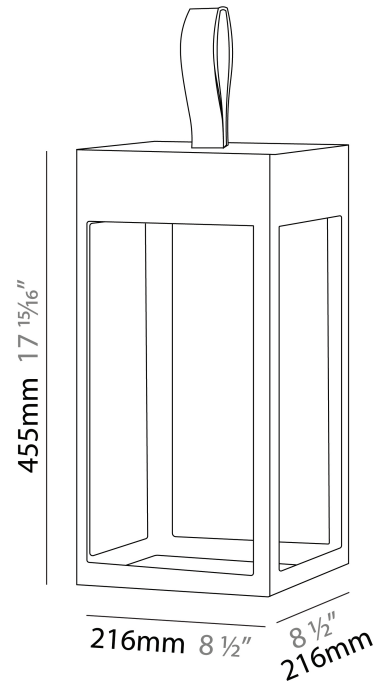

GENERAL

Series: Eterea _____

Brand: Platek _____

Division: Exterior _____

Mounting Type: Portable _____

Mounting Location: Table _____

Subcategory: Battery Operated _____

PHYSICAL

Shape: Rectangle _____

Length (mm): 216 _____

Length (in): 8 ½ _____

Width (mm): 216 _____

Width (in): 8 ½ _____

Height (mm): 455 _____

Height (in): 17 15/16 _____

Light Distribution: Direct _____

Weight (kg): 2.80 _____

Weight (lbs): 6.17 _____

Screws: No visible screws _____

Diffuser: Frosted Methacrylate _____

Fixture Finish: [ANT](#) / [BLK](#) / [BRZ](#) / [COR](#) / [RSB](#) / [WHI](#) _____

Fixture Material: Stainless Steel _____

Cable Details: Supplied with one Micro USB power supply cable 1.2m in length _____

Upon Request: Bolt Down _____

ELECTRICAL

Lamp Type: LED _____

Input Wattage (W): 4.5 _____

Total Output Wattage (W): 4.5 _____

Dimming: Non-Dimmable _____

Input Voltage (V): 120 _____

LED

Number of LEDs: 1 _____

Color Temperature (°K): 3000 _____

Max. Delivered Lumen (lm): 275 _____

Nominal Lumen (lm): 450 _____

CRI: >90 CRI _____

Lamp Life (hrs): 60000 _____

OPTICAL

Optic°: 100 _____

RATINGS AND CERTIFICATIONS

Certified By: Certified for North American Standards _____

IP rating: IP65 _____

IK Rating: IK07 _____

Bug Rating: B0 U0 G0 _____

Upon Request: Higher Maximum Ambient Temperature _____