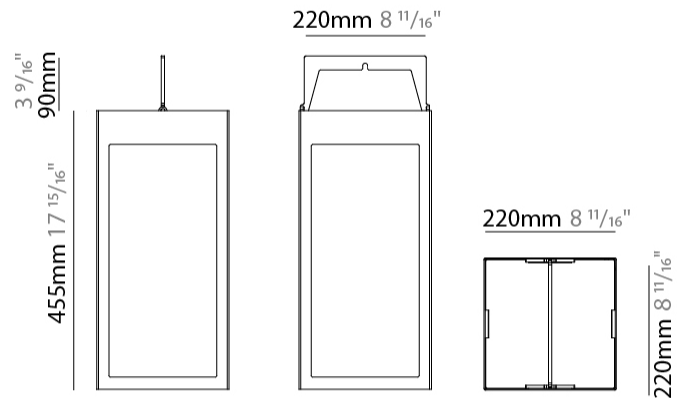

PROJECT	
TYPE	
SPECIFIER	
QUANTITY	
DATE	

ETEREA PORTABLE

E9B151- -

base number	Color	Finish
	Temperature	Options

1. To build a product code in our configurator select the specify button on the base model # product page
2. To build a manual product code on this datasheet choose from the options listed below in blue font and add the suffix to the base model #

GENERAL

Series: Eterea
Brand: Platek
Division: Exterior
Mounting Type: Portable
Mounting Location: Floor
Subcategory: Floor

PHYSICAL

Shape: Rectangle
Length (mm): 216
Length (in): 8 1/2
Width (mm): 216
Width (in): 8 1/2
Height (mm): 455
Height (in): 17 15/16
Light Distribution: Direct
Weight (kg): 6.3
Weight (lbs): 13.8
Diffuser: White Tempered Glass
Fixture Finish: WHI / ANT / COR
Holder Finish: Chrome
Fixture Material: Stainless Steel
Cable Details: Supplied with one power supply cable 5m in length
Upon Request: Bolt Down

ELECTRICAL

Lamp Type: LED
Input Wattage (W): 17.5
Total Output Wattage (W): 16.5
Dimming: Non-Dimmable
Input Voltage (V): 120

LED

Color Temperature (°K): 3000 / 4000
Max. Delivered Lumen (lm): 735 / 765
Nominal Lumen (lm): 1550 / 1612
CRI: >80 CRI
Lamp Life (hrs): 60000

OPTICAL

Optic°: 114

RATINGS AND CERTIFICATIONS

Certified By: Certified for North American Standards
IP rating: IP65
IK Rating: IK08
Bug Rating: B0 U0 G0
Upon Request: Higher Maximum Ambient Temperature