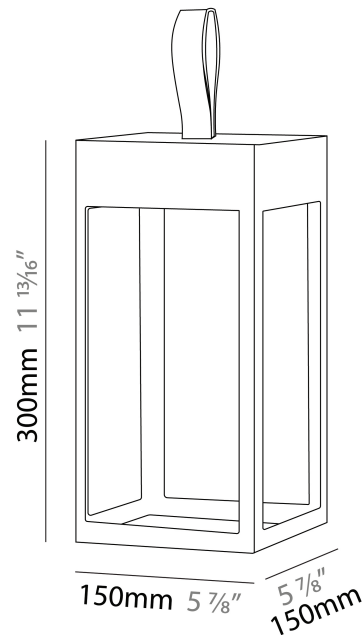

ETEREA PORTABLE

E9B224-

base number   Finish
Options

1. To build a product code in our configurator select the specify button on the base model # product page
2. To build a manual product code on this datasheet choose from the options listed below in blue font and add the suffix to the base model #

GENERAL

Series: Eterea
Brand: Platek
Division: Exterior
Mounting Type: Portable
Mounting Location: Table
Subcategory: Battery Operated

PHYSICAL

Shape: Rectangle
Length (mm): 150
Length (in): 5 7/8
Width (mm): 150
Width (in): 5 7/8
Height (mm): 300
Height (in): 11 13/16
Light Distribution: Direct
Weight (kg): 1.8
Weight (lbs): 4
Screws: No visible screws
Diffuser: Painted extraclear glass
Fixture Finish: [ANT](#) / [BLK](#) / [BRZ](#) / [COR](#) / [RSB](#) / [WHI](#)
Fixture Material: Stainless Steel
Cable Details: Supplied with one Micro USB power supply cable 1.2m in length
Upon Request: Bolt Down

ELECTRICAL

Lamp Type: LED
Input Wattage (W): 4.5
Total Output Wattage (W): 4.5
Dimming: Non-Dimmable
Input Voltage (V): 120

LED

Number of LEDs: 1
Color Temperature (°K): 3000
Max. Delivered Lumen (lm): 275
Nominal Lumen (lm): 450
CRI: >90 CRI
Lamp Life (hrs): 60000

OPTICAL

Optic°: 100

RATINGS AND CERTIFICATIONS

Certified By: Certified for North American Standards
IP rating: IP65
IK Rating: IK07
Bug Rating: B0 U0 G0
Upon Request: Higher Maximum Ambient Temperature

PROJECT _____
TYPE _____
SPECIFIER _____
QUANTITY _____
DATE _____