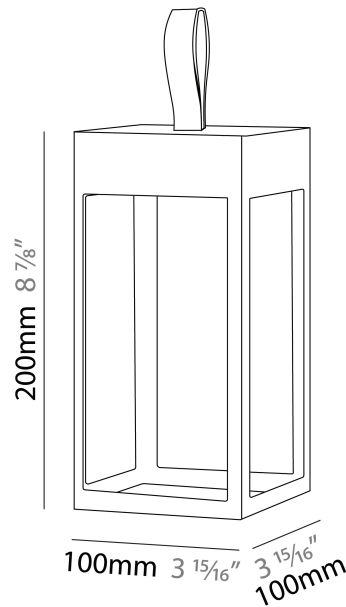

ETEREA PORTABLE

E9B300-

base number   Finish
Options

1. To build a product code in our configurator select the specify button on the base model # product page
2. To build a manual product code on this datasheet choose from the options listed below in blue font and add the suffix to the base model #

GENERAL

Series: Eterea
Brand: Platek
Division: Exterior
Mounting Type: Portable
Mounting Location: Table
Subcategory: Battery Operated

PHYSICAL

Shape: Rectangle
Length (mm): 100
Length (in): 3 ¹⁵/₁₆
Width (mm): 100
Width (in): 3 ¹⁵/₁₆
Height (mm): 200
Height (in): 7 ⁷/₈
Light Distribution: Omnidirectional
Weight (kg): 0.9
Screws: No visible screws
Diffuser: Painted extraclear glass
Fixture Finish: [BLK / WHI / COR / ANT / BRZ](#)
Fixture Material: Stainless Steel
Cable Details: Supplied with one Micro USB power supply cable 1.2m in length
Upon Request: Bolt Down

ELECTRICAL

Lamp Type: LED
Input Wattage (W): 1
Total Output Wattage (W): 1
Dimming: Non-Dimmable
Input Voltage (V): 120

LED

Number of LEDs: 1
Color Temperature (°K): 3000
Max. Delivered Lumen (lm): 80
Nominal Lumen (lm): 250
CRI: >90 CRI
Lamp Life (hrs): 60000

OPTICAL

Optic°: 100

RATINGS AND CERTIFICATIONS

Certified By: Certified for North American Standards
IP rating: IP65
IK Rating: IK07
Upon Request: Higher Maximum Ambient Temperature

PROJECT	_____
TYPE	_____
SPECIFIER	_____
QUANTITY	_____
DATE	_____