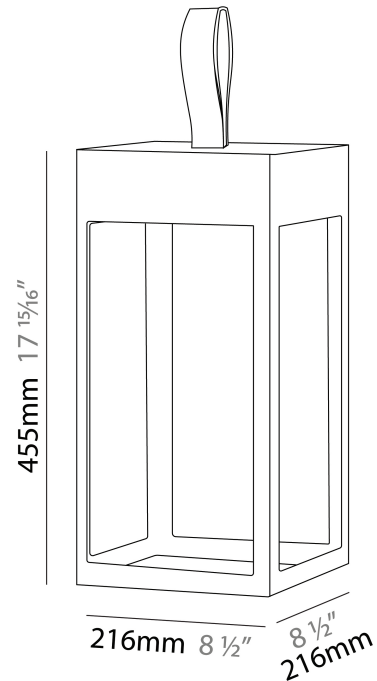

GENERAL

Series: Eterea _____
Brand: Platek _____
Division: Exterior _____
Mounting Type: Portable _____
Mounting Location: Table _____
Subcategory: Battery Operated _____

PHYSICAL

Shape: Rectangle _____
Length (mm): 216 _____
Length (in): 8 ½ _____
Width (mm): 216 _____
Width (in): 8 ½ _____
Height (mm): 455 _____
Height (in): 17 15/16 _____
Light Distribution: Direct _____
Weight (kg): 2.80 _____
Weight (lbs): 6.17 _____
Screws: No visible screws _____
Diffuser: Painted extraclear glass _____
Fixture Finish: [ANT](#) / [BLK](#) / [BRZ](#) / [COR](#) / [RSB](#) / [WHI](#) _____
Fixture Material: Stainless Steel _____
Cable Details: Supplied with one Micro USB power supply cable 1.2m in length _____
Upon Request: Bolt Down _____

ELECTRICAL

Lamp Type: LED _____
Input Wattage (W): 4.5 _____
Total Output Wattage (W): 4.5 _____
Dimming: Non-Dimmable _____
Input Voltage (V): 120 _____

LED

Number of LEDs: 1 _____
Color Temperature (°K): 3000 _____
Max. Delivered Lumen (lm): 275 _____
Nominal Lumen (lm): 450 _____
CRI: >90 CRI _____
Lamp Life (hrs): 60000 _____

OPTICAL

Optic°: 100 _____

RATINGS AND CERTIFICATIONS

Certified By: Certified for North American Standards _____
IP rating: IP65 _____
IK Rating: IK07 _____
Bug Rating: B0 U0 G0 _____
Upon Request: Higher Maximum Ambient Temperature _____