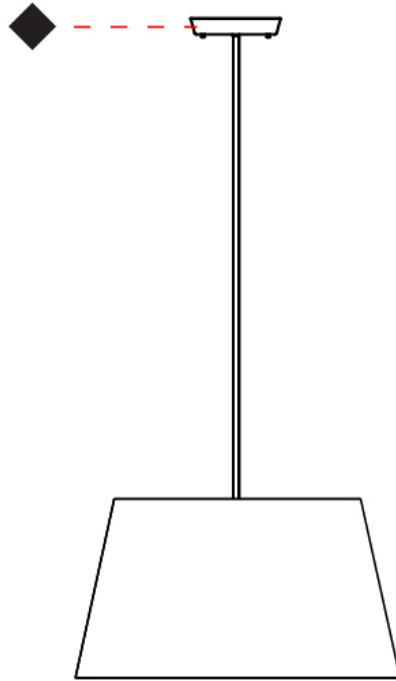

EXCENTRICA SUSPENSION

D51020-

PROJECT	_____
TYPE	_____
SPECIFIER	_____
QUANTITY	_____
DATE	_____