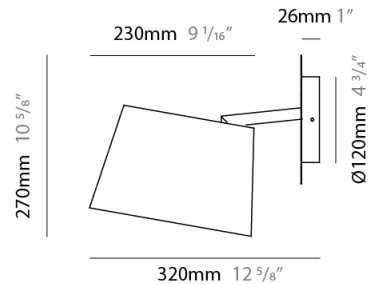

#### PHYSICAL

Shape: Cylinder  
 Diameter (mm): 400  
 Diameter (in): 15 <sup>3</sup>/<sub>4</sub>  
 Height (mm): 240  
 Height (in): 9 <sup>7</sup>/<sub>16</sub>  
 Max. Overall Height (mm): 2240  
 Max. Overall Height (in): 88 <sup>3</sup>/<sub>16</sub>  
 Diffuser: Cotton Shade  
 Fixture Finish: WHI / BLK / BRA  
 Fixture Material: Metal  
 Cable Details: Cable length 2000mm / 79"

#### PHYSICAL

Shape: Cylinder  
 Diameter (mm): 650  
 Diameter (in): 25 <sup>9</sup>/<sub>16</sub>"  
 Height (mm): 650  
 Height (in): 25 <sup>9</sup>/<sub>16</sub>"  
 Max. Overall Height (mm): 2650  
 Max. Overall Height (in): 104 <sup>5</sup>/<sub>16</sub>"  
 Diffuser: Cotton Shade  
 Fixture Finish: WHI / BLK / BRA  
 Fixture Material: Metal  
 Cable Details: Cable length 2000mm / 79"

#### PHYSICAL

Shape: Cylinder \_\_\_\_\_

Diameter (mm): 230 \_\_\_\_\_

Diameter (in): 9 1/16 \_\_\_\_\_

Height (mm): 270 \_\_\_\_\_

Height (in): 10 5/8 \_\_\_\_\_

Extension (mm): 320 \_\_\_\_\_

Extension (in): 12 5/8 \_\_\_\_\_