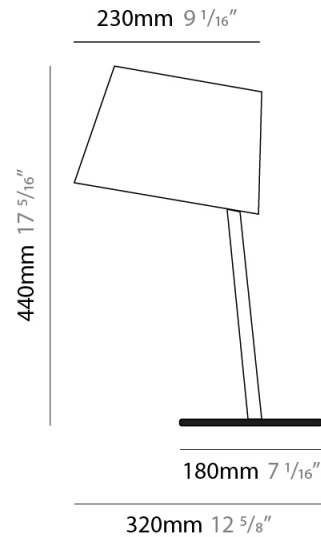

EXCENTRICA PORTABLE

D54047- -

base number   Finish Options   Finish Options

1. To build a product code in our configurator select the specify button on the base model # product page
2. To build a manual product code on this datasheet choose from the options listed below in blue font and add the suffix to the base model #

GENERAL

Series: Excentrica
Partner: Fambuena
Division: Design
Installation: Portable
Product Type: Table
Mounting Location: Table
Light Distribution: Direct

PHYSICAL

Shape: Cylinder
Diameter (mm): 230
Diameter (in): 9 1/16
Height (mm): 440
Height (in): 17 5/16
Diffuser: Cotton Shade
Fixture Finish: [BRA / PWT](#)
Holder Finish: [BLM / WHM](#)
Fixture Material: Metal / Marble
Upon Request: Bolt Down

ELECTRICAL

Number of Lamps: 1
Lamp Type: LED Retrofit
Lamp Shape: B10
Bulb Included: Bulb Not Included
Max. Wattage Per Lamp (W): 4
Lamp Base: E12
Input Voltage (V): 120

LED

OPTICAL

RATINGS AND CERTIFICATIONS

Certified By: Certified for North American Standards
IP rating: IP20

PROJECT
TYPE
SPECIFIER
QUANTITY
DATE