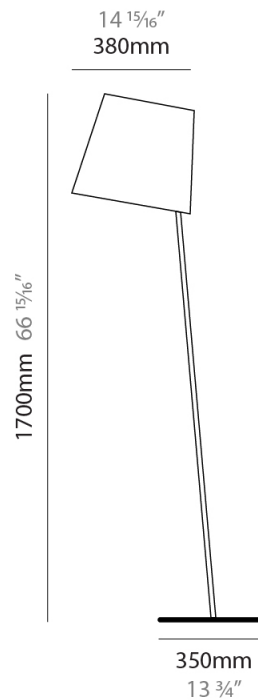

EXCENTRICA PORTABLE

D54049- _____ - _____

base number   Finish Options   Finish Options

1. To build a product code in our configurator select the specify button on the base model # product page
2. To build a manual product code on this datasheet choose from the options listed below in blue font and add the suffix to the base model #

GENERAL

Series: Excentrica
Partner: Fambuena
Division: Design
Installation: Portable
Product Type: Floor
Mounting Location: Floor
Light Distribution: Direct

PHYSICAL

Shape: Abstract
Diameter (mm): 380
Diameter (in): 14 ¹⁵/₁₆
Height (mm): 1700
Height (in): 66 ¹⁵/₁₆
Diffuser: Cotton Shade
Fixture Finish: [BRA / PWT](#)
Holder Finish: BLM / WHM
Fixture Material: Metal / Marble
Upon Request: Bolt Down

ELECTRICAL

Number of Lamps: 1
Lamp Type: LED Retrofit
Lamp Shape: A19
Bulb Included: Bulb Not Included
Max. Wattage Per Lamp (W): 12
Lamp Base: E26
Input Voltage (V): 120
Upon Request: 277Vac / GU24

LED

OPTICAL

RATINGS AND CERTIFICATIONS

Certified By: Certified for North American Standards
IP rating: IP20

PROJECT _____
TYPE _____
SPECIFIER _____
QUANTITY _____
DATE _____