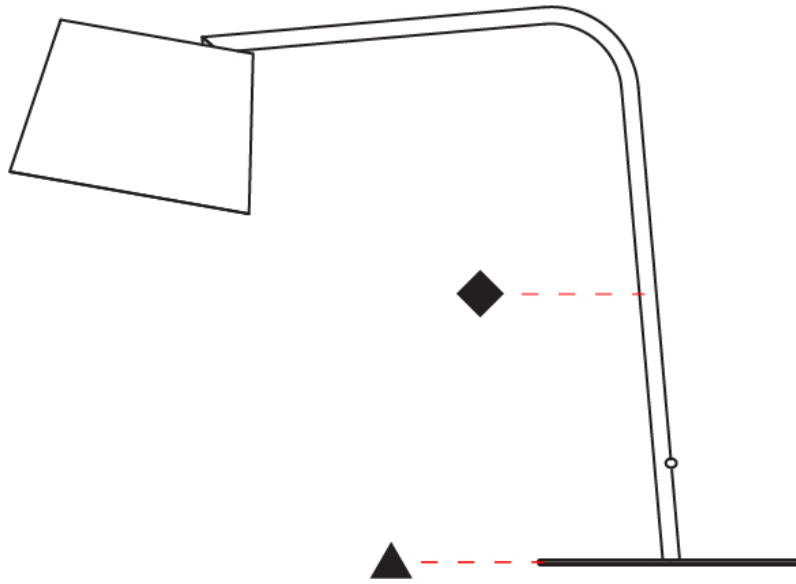

D54048-

PROJECT

TYPE

SPECIFIER

QUANTITY

DATE

D