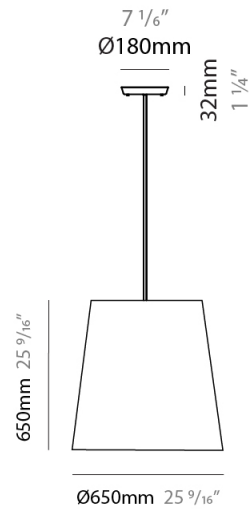

EXCENTRICA SUSPENSION

D51021-

base number   Finish
Options

1. To build a product code in our configurator select the specify button on the base model # product page
2. To build a manual product code on this datasheet choose from the options listed below in blue font and add the suffix to the base model #

GENERAL

Series: Excentrica
Partner: Fambuena
Division: Design
Installation: Suspension
Product Type: Pendant
Mounting Location: Ceiling
Light Distribution: Direct

PHYSICAL

Shape: Cylinder
Diameter (mm): 650
Diameter (in): 25 ⁹/₁₆"
Height (mm): 650
Height (in): 25 ⁹/₁₆"
Max. Overall Height (mm): 2650
Max. Overall Height (in): 104 ⁵/₁₆"
Diffuser: Cotton Shade
Fixture Finish: WHI / BLK / BRA
Fixture Material: Metal
Cable Details: Cable length 2000mm / 79"

ELECTRICAL

Number of Lamps: 1
Lamp Type: LED Retrofit
Lamp Shape: A19
Bulb Included: Bulb Not Included
Max. Wattage Per Lamp (W): 12
Lamp Base: E26
Input Voltage (V): 120
Upon Request: 277Vac / GU24

LED

OPTICAL

RATINGS AND CERTIFICATIONS

Certified By: Certified for North American Standards
IP rating: IP20

PROJECT
TYPE
SPECIFIER
QUANTITY
DATE