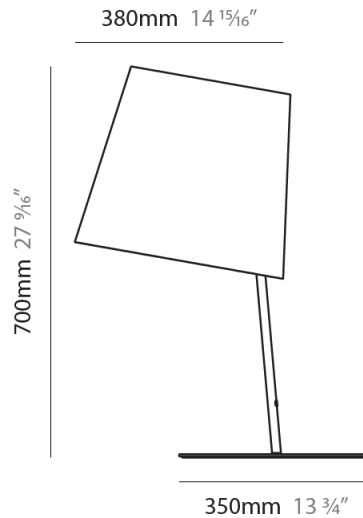

PROJECT
TYPE
SPECIFIER
QUANTITY
DATE

EXCENTRICA PORTABLE

D54006- : D54006-WHI

base number

1. To build a product code in our configurator select the specify button on the base model # product page
2. To build a manual product code on this datasheet choose from the options listed below in blue font and add the suffix to the base model #

GENERAL

Series: Excentrica
Partner: Fambuena
Division: Design
Installation: Portable
Product Type: Table
Mounting Location: Table
Light Distribution: Direct

PHYSICAL

Shape: Cylinder
Diameter (mm): 380
Diameter (in): 14 ¹⁵/₁₆
Height (mm): 700
Height (in): 27 ⁹/₁₆
Weight (kg): 5
Weight (lbs): 11
Diffuser: Cotton Shade
Holder Finish: White
Fixture Material: Metal

ELECTRICAL

Number of Lamps: 1
Lamp Type: LED Retrofit
Lamp Shape: A19
Bulb Included: Bulb Not Included
Total Output Wattage (W): 7
Max. Wattage Per Lamp (W): 7
Lamp Base: E26
Input Voltage (V): 120

LED

OPTICAL

RATINGS AND CERTIFICATIONS

Certified By: CSA Certified to UL and CSA Standards
IP rating: IP20