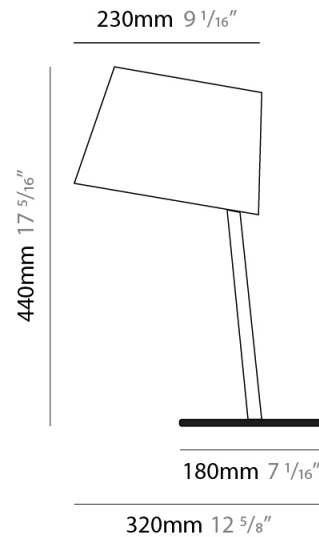

EXCENTRICA PORTABLE

D54007-

base number   Finish
Options

PROJECT
TYPE
SPECIFIER
QUANTITY
DATE

1. To build a product code in our configurator select the specify button on the base model # product page
2. To build a manual product code on this datasheet choose from the options listed below in blue font and add the suffix to the base model #

GENERAL

Series: Excentrica
Partner: Fambuena
Division: Design
Installation: Portable
Product Type: Table
Mounting Location: Table
Light Distribution: Direct

PHYSICAL

Shape: Cylinder
Diameter (mm): 230
Diameter (in): 9 1/16
Height (mm): 440
Height (in): 17 5/16
Diffuser: Cotton Shade
Fixture Finish: WHI / BLK
Holder Finish: WHI / BLK
Fixture Material: Metal
Upon Request: Bolt Down

ELECTRICAL

Number of Lamps: 1
Lamp Type: LED Retrofit
Lamp Shape: B10
Bulb Included: Bulb Not Included
Max. Wattage Per Lamp (W): 4
Lamp Base: E12
Input Voltage (V): 120

LED

OPTICAL

RATINGS AND CERTIFICATIONS

Certified By: Certified for North American Standards
IP rating: IP20