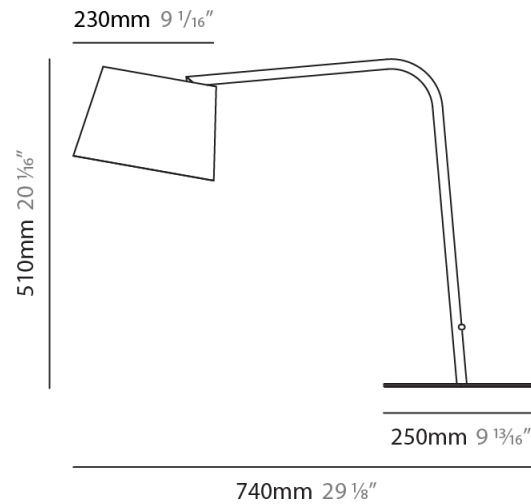

PROJECT	_____
TYPE	_____
SPECIFIER	_____
QUANTITY	_____
DATE	_____

EXCENTRICA PORTABLE

D54048- _____ - _____
base number   Finish   Finish
                         Options   Options

1. To build a product code in our configurator select the specify button on the base model # product page
2. To build a manual product code on this datasheet choose from the options listed below in blue font and add the suffix to the base model #

GENERAL

Series: Excentrica
Partner: Fambuena
Division: Design
Installation: Portable
Product Type: Table
Mounting Location: Table
Light Distribution: Direct

PHYSICAL

Shape: Cylinder
Diameter (mm): 230
Diameter (in): 9 1/16
Height (mm): 510
Height (in): 20 1/16
Extension (mm): 740
Extension (in): 29 1/8
Diffuser: Cotton Shade
Fixture Finish: [BRA / PWT](#)
Holder Finish: [BLM / WHM](#)
Fixture Material: Metal / Marble
Upon Request: Bolt Down

ELECTRICAL

Number of Lamps: 1
Lamp Type: LED Retrofit
Lamp Shape: B10
Bulb Included: Bulb Not Included
Max. Wattage Per Lamp (W): 4
Lamp Base: E12
Input Voltage (V): 120

LED

OPTICAL

RATINGS AND CERTIFICATIONS

Certified By: Certified for North American Standards
IP rating: IP20