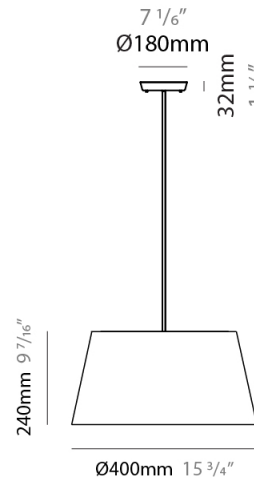

EXCENTRICA SUSPENSION

D51020-

base number   Finish
Options

1. To build a product code in our configurator select the specify button on the base model # product page
2. To build a manual product code on this datasheet choose from the options listed below in blue font and add the suffix to the base model #

GENERAL

Series: Excentrica
Partner: Fambuena
Division: Design
Installation: Suspension
Product Type: Pendant
Mounting Location: Ceiling
Light Distribution: Direct

PHYSICAL

Shape: Cylinder
Diameter (mm): 400
Diameter (in): 15 3/4
Height (mm): 240
Height (in): 9 7/16
Max. Overall Height (mm): 2240
Max. Overall Height (in): 88 3/16
Diffuser: Cotton Shade
Fixture Finish: WHI / BLK / BRA
Fixture Material: Metal
Cable Details: Cable length 2000mm / 79"

ELECTRICAL

Number of Lamps: 1
Lamp Type: LED Retrofit
Lamp Shape: A19
Bulb Included: Bulb Not Included
Max. Wattage Per Lamp (W): 7
Lamp Base: E26
Input Voltage (V): 120
Upon Request: 277Vac / GU24

LED

OPTICAL

RATINGS AND CERTIFICATIONS

Certified By: Certified for North American Standards
IP rating: IP20

PROJECT	_____
TYPE	_____
SPECIFIER	_____
QUANTITY	_____
DATE	_____