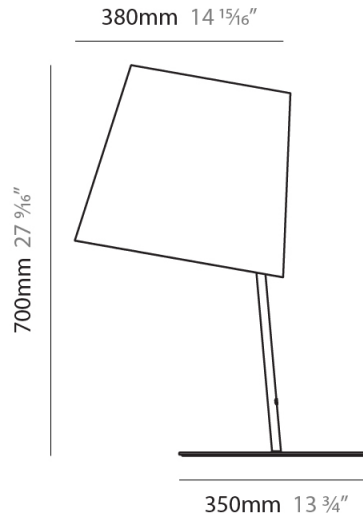

EXCENTRICA PORTABLE

D54006-

base number   Finish
Options

PROJECT
TYPE
SPECIFIER
QUANTITY
DATE

1. To build a product code in our configurator select the specify button on the base model # product page
2. To build a manual product code on this datasheet choose from the options listed below in blue font and add the suffix to the base model #

GENERAL

Series: Excentrica
Partner: Fambuena
Division: Design
Installation: Portable
Product Type: Table
Mounting Location: Table
Light Distribution: Direct

PHYSICAL

Shape: Cylinder
Diameter (mm): 380
Diameter (in): 14 ¹⁵/₁₆
Height (mm): 700
Height (in): 27 ⁹/₁₆
Diffuser: Cotton Shade
Fixture Finish: WHI / BLK
Fixture Material: Metal
Upon Request: Bolt Down

ELECTRICAL

Number of Lamps: 1
Lamp Type: LED Retrofit
Lamp Shape: A19
Bulb Included: Bulb Not Included
Max. Wattage Per Lamp (W): 7
Lamp Base: E26
Input Voltage (V): 120
Upon Request: 277Vac / GU24

LED

OPTICAL

RATINGS AND CERTIFICATIONS

Certified By: Certified for North American Standards
IP rating: IP20