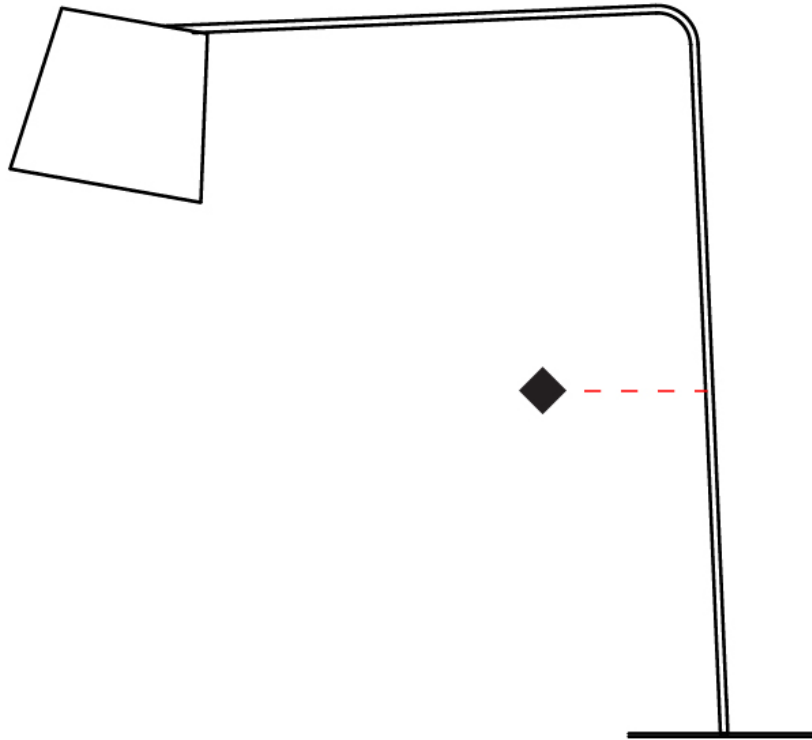

D54010-

PROJECT

TYPE

SPECIFIER

QUANTITY

DATE

D