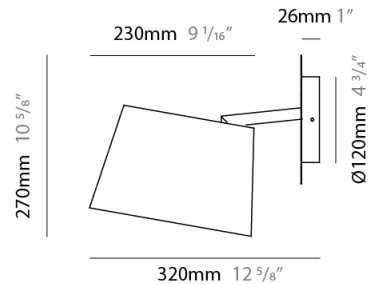

PROJECT	_____
TYPE	_____
SPECIFIER	_____
QUANTITY	_____
DATE	_____

EXCENTRICA SURFACE

D53011-

base number   Finish
Options

1. To build a product code in our configurator select the specify button on the base model # product page
2. To build a manual product code on this datasheet choose from the options listed below in blue font and add the suffix to the base model #

GENERAL

Series: Excentrica
Partner: Fambuena
Division: Design
Installation: Surface
Product Type: Wall Surface
Mounting Location: Wall
Light Distribution: Direct

PHYSICAL

Shape: Cylinder
Diameter (mm): 230
Diameter (in): 9 1/16
Height (mm): 270
Height (in): 10 5/8
Extension (mm): 320
Extension (in): 12 5/8
Diffuser: Cotton Shade
Fixture Finish: WHI / BLK / BRA / PWT
Fixture Material: Metal

ELECTRICAL

Number of Lamps: 1
Lamp Type: LED Retrofit
Lamp Shape: B10
Bulb Included: Bulb Not Included
Max. Wattage Per Lamp (W): 4
Lamp Base: E12
Input Voltage (V): 120

LED

OPTICAL

RATINGS AND CERTIFICATIONS

Certified By: Certified for North American Standards
IP rating: IP20