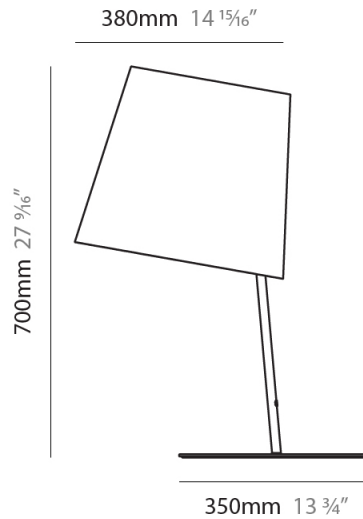

EXCENTRICA PORTABLE

D54046- _____ - _____

base number   Finish Options   Finish Options

1. To build a product code in our configurator select the specify button on the base model # product page
2. To build a manual product code on this datasheet choose from the options listed below in blue font and add the suffix to the base model #

GENERAL

Series: Excentrica
Partner: Fambuena
Division: Design
Installation: Portable
Product Type: Table
Mounting Location: Table
Light Distribution: Direct

PHYSICAL

Shape: Cylinder
Diameter (mm): 380
Diameter (in): 14 ¹⁵/₁₆
Height (mm): 700
Height (in): 27 ⁹/₁₆
Diffuser: Cotton Shade
Fixture Finish: [BRA / PWT](#)
Holder Finish: [BLM / WHM](#)
Fixture Material: Metal / Marble
Upon Request: Bolt Down

ELECTRICAL

Number of Lamps: 1
Lamp Type: LED Retrofit
Lamp Shape: A19
Bulb Included: Bulb Not Included
Max. Wattage Per Lamp (W): 7
Lamp Base: E26
Input Voltage (V): 120
Upon Request: 277Vac / GU24

LED

OPTICAL

RATINGS AND CERTIFICATIONS

Certified By: Certified for North American Standards
IP rating: IP20

PROJECT
TYPE
SPECIFIER
QUANTITY
DATE