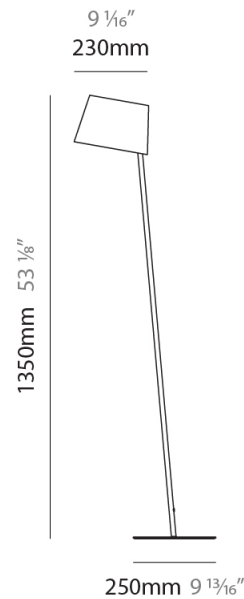

EXCENTRICA PORTABLE

D54051- _____ - _____

base number   Finish Options   Finish Options

1. To build a product code in our configurator select the specify button on the base model # product page
2. To build a manual product code on this datasheet choose from the options listed below in blue font and add the suffix to the base model #

GENERAL

Series: Excentrica
Partner: Fambuena
Division: Design
Installation: Portable
Product Type: Floor
Mounting Location: Floor
Light Distribution: Direct

PHYSICAL

Shape: Cylinder
Diameter (mm): 230
Diameter (in): 9 1/16
Height (mm): 1350
Height (in): 53 1/8
Diffuser: Cotton Shade
Fixture Finish: [BRA / PWT](#)
Holder Finish: BLM / WHM
Fixture Material: Metal / Marble

ELECTRICAL

Number of Lamps: 1
Lamp Type: LED Retrofit
Lamp Shape: B10
Bulb Included: Bulb Not Included
Max. Wattage Per Lamp (W): 4
Lamp Base: E12
Input Voltage (V): 120

LED

OPTICAL

RATINGS AND CERTIFICATIONS

Certified By: Certified for North American Standards
IP rating: IP20

PROJECT
TYPE
SPECIFIER
QUANTITY
DATE