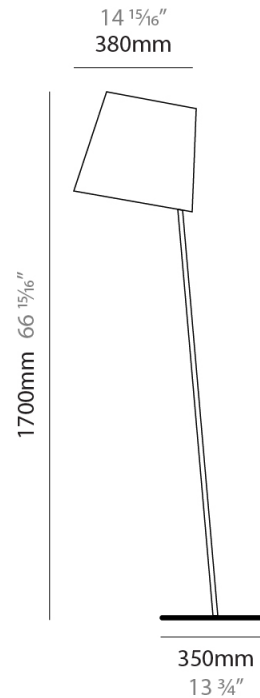

EXCENTRICA PORTABLE

D54049- _____ - _____

base number   Finish Options   Finish Options

1. To build a product code in our configurator select the specify button on the base model # product page
2. To build a manual product code on this datasheet choose from the options listed below in blue font and add the suffix to the base model #

GENERAL

Series: Excentrica
Partner: Fambuena
Division: Design
Installation: Portable
Product Type: Floor
Mounting Location: Floor
Light Distribution: Direct

PHYSICAL

Shape: Abstract
Diameter (mm): 380
Diameter (in): 14 ¹⁵/₁₆
Height (mm): 1700
Height (in): 66 ¹⁵/₁₆
Diffuser: Cotton Shade
Fixture Finish: [BRA / PWT](#)
Holder Finish: BLM / WHM
Fixture Material: Metal / Marble
Upon Request: Bolt Down

ELECTRICAL

Number of Lamps: 1
Lamp Type: LED Retrofit
Lamp Shape: A19
Bulb Included: Bulb Not Included
Max. Wattage Per Lamp (W): 12
Lamp Base: E26
Input Voltage (V): 120
Upon Request: 277Vac / GU24

LED

OPTICAL

RATINGS AND CERTIFICATIONS

Certified By: Certified for North American Standards
IP rating: IP20

PROJECT _____
TYPE _____
SPECIFIER _____
QUANTITY _____
DATE _____