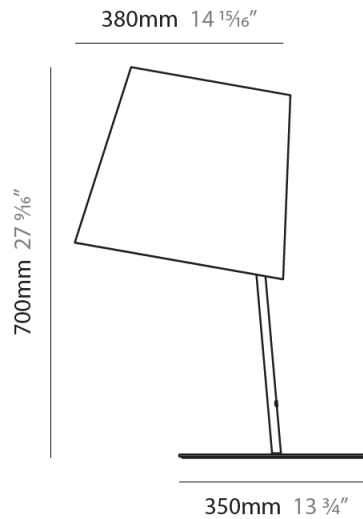

EXCENTRICA PORTABLE

D54006-

base number   Finish
Options

PROJECT	_____
TYPE	_____
SPECIFIER	_____
QUANTITY	_____
DATE	_____

1. To build a product code in our configurator select the specify button on the base model # product page
2. To build a manual product code on this datasheet choose from the options listed below in blue font and add the suffix to the base model #

GENERAL

Series: Excentrica
Partner: Fambuena
Division: Design
Installation: Portable
Product Type: Table
Mounting Location: Table
Light Distribution: Direct

PHYSICAL

Shape: Cylinder
Diameter (mm): 380
Diameter (in): 14 ¹⁵/₁₆
Height (mm): 700
Height (in): 27 ⁹/₁₆
Diffuser: Cotton Shade
Fixture Finish: WHI / BLK
Fixture Material: Metal
Upon Request: Bolt Down

ELECTRICAL

Number of Lamps: 1
Lamp Type: LED Retrofit
Lamp Shape: A19
Bulb Included: Bulb Not Included
Max. Wattage Per Lamp (W): 7
Lamp Base: E26
Input Voltage (V): 120
Upon Request: 277Vac / GU24

LED

OPTICAL

RATINGS AND CERTIFICATIONS

Certified By: Certified for North American Standards
IP rating: IP20