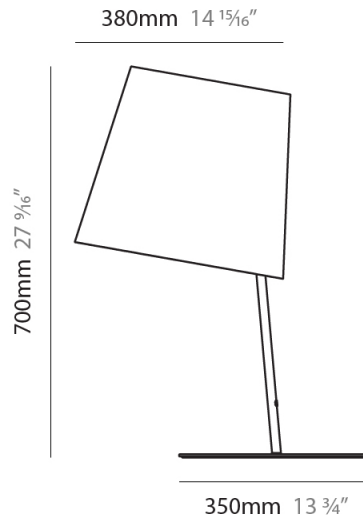

EXCENTRICA PORTABLE

D54006- : D54006-WHI

base number

1. To build a product code in our configurator select the specify button on the base model # product page
2. To build a manual product code on this datasheet choose from the options listed below in blue font and add the suffix to the base model #

GENERAL

Series: Excentrica
Partner: Fambuena
Division: Design
Installation: Portable
Product Type: Table
Mounting Location: Table
Light Distribution: Direct

PHYSICAL

Shape: Cylinder
Diameter (mm): 380
Diameter (in): 14 ¹⁵/₁₆
Height (mm): 700
Height (in): 27 ⁹/₁₆
Weight (kg): 5
Weight (lbs): 11
Diffuser: Cotton Shade
Holder Finish: White
Fixture Material: Metal

ELECTRICAL

Number of Lamps: 1
Lamp Type: LED Retrofit
Lamp Shape: A19
Bulb Included: Bulb Not Included
Total Output Wattage (W): 7
Max. Wattage Per Lamp (W): 7
Lamp Base: E26
Input Voltage (V): 120

LED

OPTICAL

RATINGS AND CERTIFICATIONS

Certified By: CSA Certified to UL and CSA Standards
IP rating: IP20

PROJECT

TYPE

SPECIFIER

QUANTITY

DATE