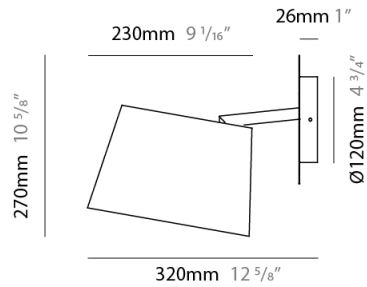

EXCENTRICA SURFACE

D53011-

base number   Finish
Options

1. To build a product code in our configurator select the specify button on the base model # product page
2. To build a manual product code on this datasheet choose from the options listed below in blue font and add the suffix to the base model #

GENERAL

Series: Excentrica
Partner: Fambuena
Division: Design
Installation: Surface
Product Type: Wall Surface
Mounting Location: Wall
Light Distribution: Direct

PHYSICAL

Shape: Cylinder
Diameter (mm): 230
Diameter (in): 9 1/16
Height (mm): 270
Height (in): 10 5/8
Extension (mm): 320
Extension (in): 12 5/8
Diffuser: Cotton Shade
Fixture Finish: WHI / BLK / BRA / PWT
Fixture Material: Metal

ELECTRICAL

Number of Lamps: 1
Lamp Type: LED Retrofit
Lamp Shape: B10
Bulb Included: Bulb Not Included
Max. Wattage Per Lamp (W): 4
Lamp Base: E12
Input Voltage (V): 120

LED

OPTICAL

RATINGS AND CERTIFICATIONS

Certified By: Certified for North American Standards
IP rating: IP20