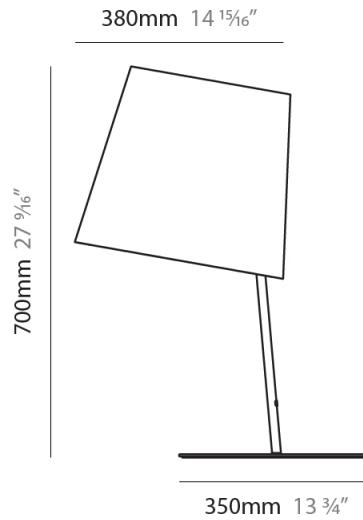

PROJECT
TYPE
SPECIFIER
QUANTITY
DATE

EXCENTRICA PORTABLE

D54006- : D54006-WHI

base number

1. To build a product code in our configurator select the specify button on the base model # product page
2. To build a manual product code on this datasheet choose from the options listed below in blue font and add the suffix to the base model #

GENERAL

Series: Excentrica
Partner: Fambuena
Division: Design
Installation: Portable
Product Type: Table
Mounting Location: Table
Light Distribution: Direct

PHYSICAL

Shape: Cylinder
Diameter (mm): 380
Diameter (in): 14 ¹⁵/₁₆
Height (mm): 700
Height (in): 27 ⁹/₁₆
Weight (kg): 5
Weight (lbs): 11
Diffuser: Cotton Shade
Holder Finish: White
Fixture Material: Metal

ELECTRICAL

Number of Lamps: 1
Lamp Type: LED Retrofit
Lamp Shape: A19
Bulb Included: Bulb Not Included
Total Output Wattage (W): 7
Max. Wattage Per Lamp (W): 7
Lamp Base: E26
Input Voltage (V): 120

LED

OPTICAL

RATINGS AND CERTIFICATIONS

Certified By: CSA Certified to UL and CSA Standards
IP rating: IP20