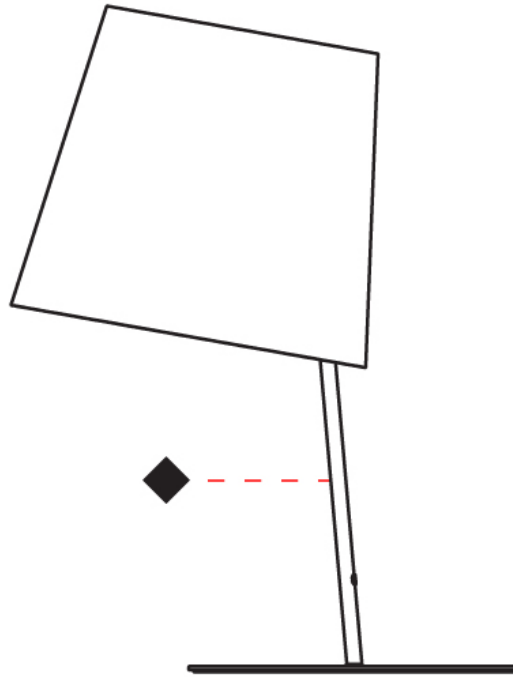

D54006-

PROJECT	_____
TYPE	_____
SPECIFIER	_____
QUANTITY	_____
DATE	_____