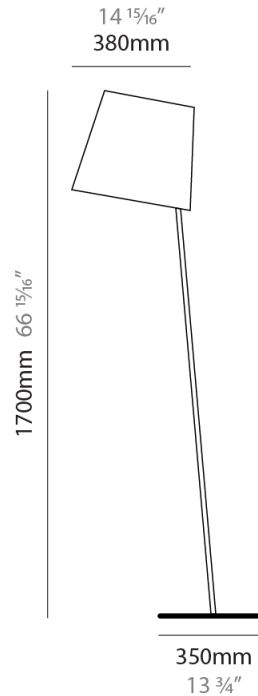

EXCENTRICA PORTABLE

D54009-

base number   Finish
Options

PROJECT
TYPE
SPECIFIER
QUANTITY
DATE

1. To build a product code in our configurator select the specify button on the base model # product page
2. To build a manual product code on this datasheet choose from the options listed below in blue font and add the suffix to the base model #

GENERAL

Series: Excentrica
Partner: Fambuena
Division: Design
Installation: Portable
Product Type: Floor
Mounting Location: Floor
Light Distribution: Direct

PHYSICAL

Shape: Abstract
Diameter (mm): 380
Diameter (in): 14 ¹⁵/₁₆
Height (mm): 1700
Height (in): 66 ¹⁵/₁₆
Diffuser: Cotton Shade
Fixture Finish: WHI / BLK
Holder Finish: WHI / BLK
Fixture Material: Metal
Upon Request: Bolt Down

ELECTRICAL

Number of Lamps: 1
Lamp Type: LED Retrofit
Lamp Shape: A19
Bulb Included: Bulb Not Included
Max. Wattage Per Lamp (W): 12
Lamp Base: E26
Input Voltage (V): 120
Upon Request: 277Vac / GU24

LED

OPTICAL

RATINGS AND CERTIFICATIONS

Certified By: Certified for North American Standards
IP rating: IP20