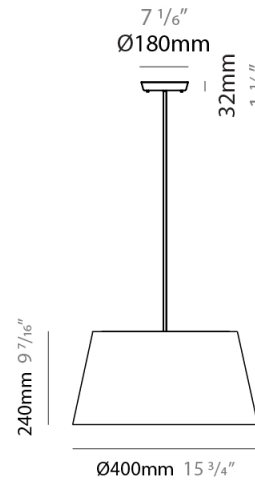

EXCENTRICA SUSPENSION

D51020-

base number   Finish
Options

1. To build a product code in our configurator select the specify button on the base model # product page
2. To build a manual product code on this datasheet choose from the options listed below in blue font and add the suffix to the base model #

GENERAL

Series: Excentrica
Partner: Fambuena
Division: Design
Installation: Suspension
Product Type: Pendant
Mounting Location: Ceiling
Light Distribution: Direct

PHYSICAL

Shape: Cylinder
Diameter (mm): 400
Diameter (in): 15 3/4
Height (mm): 240
Height (in): 9 7/16
Max. Overall Height (mm): 2240
Max. Overall Height (in): 88 3/16
Diffuser: Cotton Shade
Fixture Finish: WHI / BLK / BRA
Fixture Material: Metal
Cable Details: Cable length 2000mm / 79"

ELECTRICAL

Number of Lamps: 1
Lamp Type: LED Retrofit
Lamp Shape: A19
Bulb Included: Bulb Not Included
Max. Wattage Per Lamp (W): 7
Lamp Base: E26
Input Voltage (V): 120
Upon Request: 277Vac / GU24

LED

OPTICAL

RATINGS AND CERTIFICATIONS

Certified By: Certified for North American Standards
IP rating: IP20

PROJECT	_____
TYPE	_____
SPECIFIER	_____
QUANTITY	_____
DATE	_____