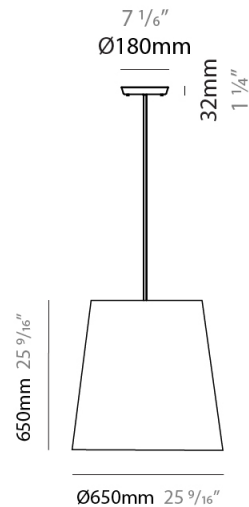

EXCENTRICA SUSPENSION

D51021-

base number   Finish
Options

1. To build a product code in our configurator select the specify button on the base model # product page
2. To build a manual product code on this datasheet choose from the options listed below in blue font and add the suffix to the base model #

GENERAL

Series: Excentrica
Partner: Fambuena
Division: Design
Installation: Suspension
Product Type: Pendant
Mounting Location: Ceiling
Light Distribution: Direct

PHYSICAL

Shape: Cylinder
Diameter (mm): 650
Diameter (in): 25 ⁹/₁₆"
Height (mm): 650
Height (in): 25 ⁹/₁₆"
Max. Overall Height (mm): 2650
Max. Overall Height (in): 104 ⁵/₁₆"
Diffuser: Cotton Shade
Fixture Finish: WHI / BLK / BRA
Fixture Material: Metal
Cable Details: Cable length 2000mm / 79"

ELECTRICAL

Number of Lamps: 1
Lamp Type: LED Retrofit
Lamp Shape: A19
Bulb Included: Bulb Not Included
Max. Wattage Per Lamp (W): 12
Lamp Base: E26
Input Voltage (V): 120
Upon Request: 277Vac / GU24

LED

OPTICAL

RATINGS AND CERTIFICATIONS

Certified By: Certified for North American Standards
IP rating: IP20

PROJECT
TYPE
SPECIFIER
QUANTITY
DATE