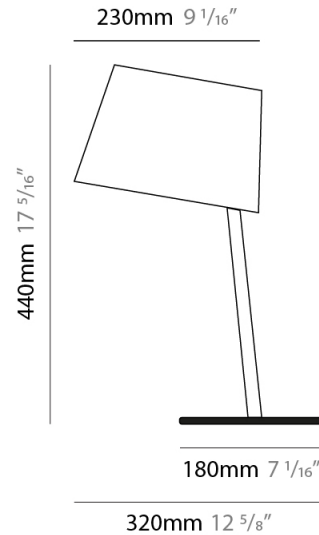

EXCENTRICA PORTABLE

D54007-

base number   Finish
Options

PROJECT
TYPE
SPECIFIER
QUANTITY
DATE

1. To build a product code in our configurator select the specify button on the base model # product page
2. To build a manual product code on this datasheet choose from the options listed below in blue font and add the suffix to the base model #

GENERAL

Series: Excentrica
Partner: Fambuena
Division: Design
Installation: Portable
Product Type: Table
Mounting Location: Table
Light Distribution: Direct

PHYSICAL

Shape: Cylinder
Diameter (mm): 230
Diameter (in): 9 1/16
Height (mm): 440
Height (in): 17 5/16
Diffuser: Cotton Shade
Fixture Finish: WHI / BLK
Holder Finish: WHI / BLK
Fixture Material: Metal
Upon Request: Bolt Down

ELECTRICAL

Number of Lamps: 1
Lamp Type: LED Retrofit
Lamp Shape: B10
Bulb Included: Bulb Not Included
Max. Wattage Per Lamp (W): 4
Lamp Base: E12
Input Voltage (V): 120

LED

OPTICAL

RATINGS AND CERTIFICATIONS

Certified By: Certified for North American Standards
IP rating: IP20