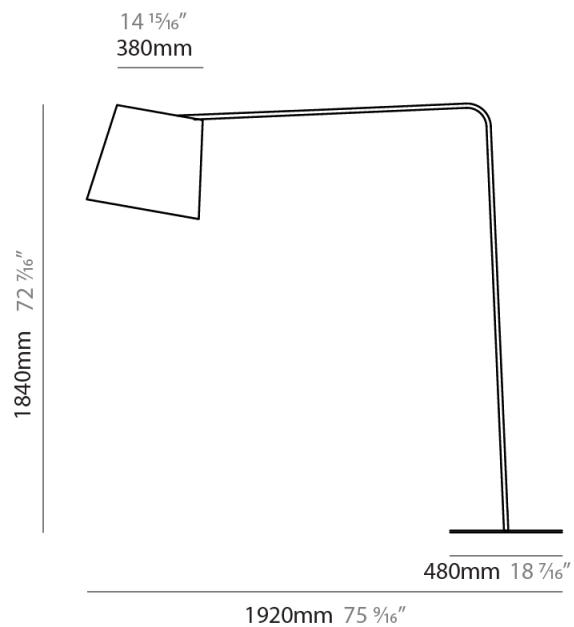

PROJECT
TYPE
SPECIFIER
QUANTITY
DATE

EXCENTRICA PORTABLE

D54010-

base number   Finish
Options

1. To build a product code in our configurator select the specify button on the base model # product page
2. To build a manual product code on this datasheet choose from the options listed below in blue font and add the suffix to the base model #

GENERAL

Series: Excentrica
Partner: Fambuena
Division: Design
Installation: Portable
Product Type: Floor
Mounting Location: Floor
Light Distribution: Direct

PHYSICAL

Shape: Abstract
Diameter (mm): 380
Diameter (in): 14 ¹⁵/₁₆
Height (mm): 1840
Height (in): 72 ⁷/₁₆
Extension (mm): 1920
Extension (in): 75 ⁹/₁₆
Diffuser: Cotton Shade
Fixture Finish: WHI / BLK
Holder Finish: WHI / BLK
Fixture Material: Metal
Upon Request: Bolt Down

ELECTRICAL

Number of Lamps: 1
Lamp Type: LED Retrofit
Lamp Shape: A19
Bulb Included: Bulb Not Included
Max. Wattage Per Lamp (W): 12
Lamp Base: E26
Input Voltage (V): 120
Upon Request: 277Vac / GU24

LED

OPTICAL

RATINGS AND CERTIFICATIONS

Certified By: Certified for North American Standards
IP rating: IP20