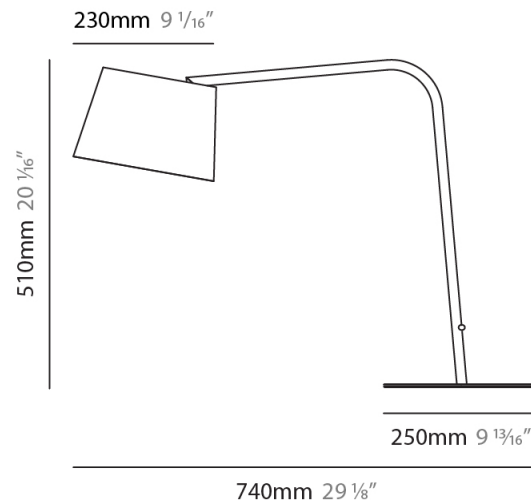

EXCENTRICA PORTABLE

D54008-

base number   Finish
Options

PROJECT	_____
TYPE	_____
SPECIFIER	_____
QUANTITY	_____
DATE	_____

1. To build a product code in our configurator select the specify button on the base model # product page
2. To build a manual product code on this datasheet choose from the options listed below in blue font and add the suffix to the base model #

GENERAL

Series: Excentrica
Partner: Fambuena
Division: Design
Installation: Portable
Product Type: Table
Mounting Location: Table
Light Distribution: Direct

PHYSICAL

Shape: Cylinder
Diameter (mm): 230
Diameter (in): 9 1/16
Height (mm): 510
Height (in): 20 1/16
Extension (mm): 740
Extension (in): 29 1/8
Diffuser: Cotton Shade
Fixture Finish: WHI / BLK
Holder Finish: WHI / BLK
Fixture Material: Metal
Upon Request: Bolt Down

ELECTRICAL

Number of Lamps: 1
Lamp Type: LED Retrofit
Lamp Shape: B10
Bulb Included: Bulb Not Included
Max. Wattage Per Lamp (W): 4
Lamp Base: E12
Input Voltage (V): 120

LED

OPTICAL

RATINGS AND CERTIFICATIONS

Certified By: Certified for North American Standards
IP rating: IP20