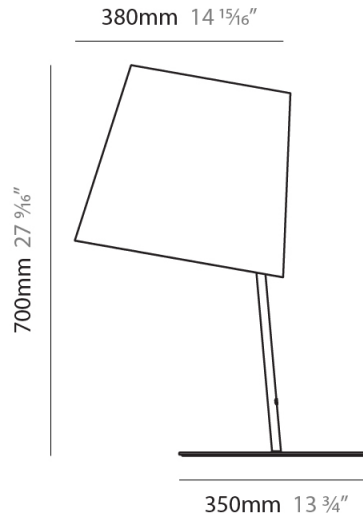

PROJECT
TYPE
SPECIFIER
QUANTITY
DATE

EXCENTRICA PORTABLE

D54006-

base number   Finish
Options

1. To build a product code in our configurator select the specify button on the base model # product page
2. To build a manual product code on this datasheet choose from the options listed below in blue font and add the suffix to the base model #

GENERAL

Series: Excentrica
Partner: Fambuena
Division: Design
Installation: Portable
Product Type: Table
Mounting Location: Table
Light Distribution: Direct

PHYSICAL

Shape: Cylinder
Diameter (mm): 380
Diameter (in): 14 ¹⁵/₁₆
Height (mm): 700
Height (in): 27 ⁹/₁₆
Diffuser: Cotton Shade
Fixture Finish: WHI / BLK
Fixture Material: Metal
Upon Request: Bolt Down

ELECTRICAL

Number of Lamps: 1
Lamp Type: LED Retrofit
Lamp Shape: A19
Bulb Included: Bulb Not Included
Max. Wattage Per Lamp (W): 7
Lamp Base: E26
Input Voltage (V): 120
Upon Request: 277Vac / GU24

LED

OPTICAL

RATINGS AND CERTIFICATIONS

Certified By: Certified for North American Standards
IP rating: IP20