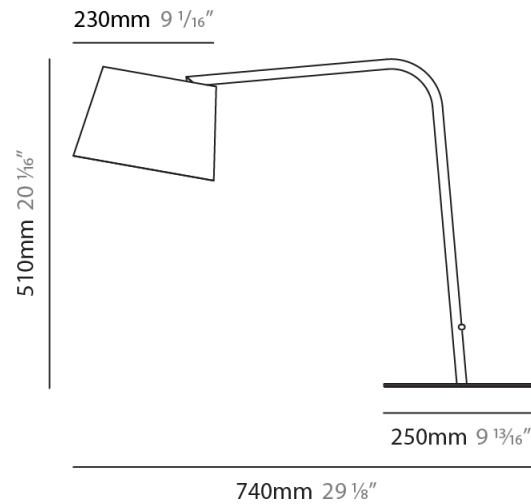

EXCENTRICA PORTABLE

D54048- -

base number   Finish Options   Finish Options

1. To build a product code in our configurator select the specify button on the base model # product page
2. To build a manual product code on this datasheet choose from the options listed below in blue font and add the suffix to the base model #

GENERAL

Series: Excentrica
Brand: Fambuena
Division: Design
Mounting Type: Portable
Mounting Location: Table
Subcategory: Table

PHYSICAL

Shape: Cylinder
Diameter (mm): 230
Diameter (in): 9 1/16
Height (mm): 510
Height (in): 20 1/16
Extension (mm): 740
Extension (in): 29 1/8
Light Distribution: Direct
Diffuser: Cotton Shade
Fixture Finish: [BRA / PWT](#)
Holder Finish: [BLM / WHM](#)
Fixture Material: Metal / Marble
Upon Request: Bolt Down

ELECTRICAL

Number of Lamps: 1
Lamp Type: LED Retrofit
Lamp Shape: B10
Bulb Included: Bulb Not Included
Max. Wattage Per Lamp (W): 4
Lamp Base: E12
Input Voltage (V): 120

LED

OPTICAL

RATINGS AND CERTIFICATIONS

Certified By: Certified for North American Standards
IP rating: IP20

PROJECT
TYPE
SPECIFIER
QUANTITY
DATE