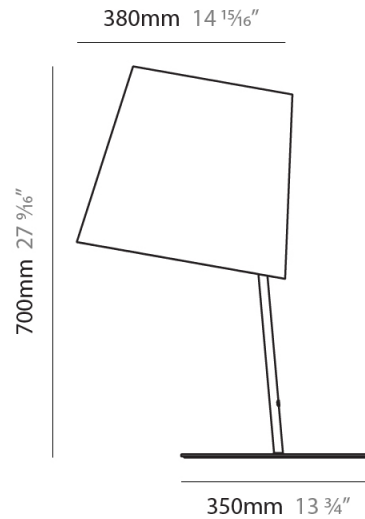

EXCENTRICA PORTABLE

D54046- -

base number   Finish Options   Finish Options

1. To build a product code in our configurator select the specify button on the base model # product page
2. To build a manual product code on this datasheet choose from the options listed below in blue font and add the suffix to the base model #

GENERAL

Series: Excentrica
Brand: Fambuena
Division: Design
Mounting Type: Portable
Mounting Location: Table
Subcategory: Table

PHYSICAL

Shape: Cylinder
Diameter (mm): 380
Diameter (in): 14 ¹⁵/₁₆
Height (mm): 700
Height (in): 27 ⁹/₁₆
Light Distribution: Direct
Diffuser: Cotton Shade
Fixture Finish: [BRA / PWT](#)
Holder Finish: [BLM / WHM](#)
Fixture Material: Metal / Marble
Upon Request: Bolt Down

ELECTRICAL

Number of Lamps: 1
Lamp Type: LED Retrofit
Lamp Shape: A19
Bulb Included: Bulb Not Included
Max. Wattage Per Lamp (W): 7
Lamp Base: E26
Input Voltage (V): 120
Upon Request: 277Vac / GU24

LED

OPTICAL

RATINGS AND CERTIFICATIONS

Certified By: Certified for North American Standards
IP rating: IP20

PROJECT _____
TYPE _____
SPECIFIER _____
QUANTITY _____
DATE _____