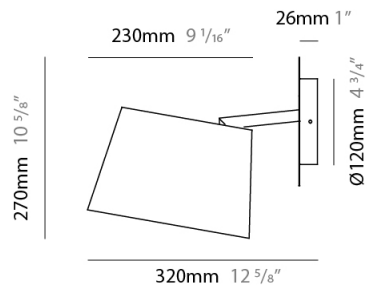

PROJECT
TYPE
SPECIFIER
QUANTITY
DATE

EXCENTRICA SURFACE

D53011-

base number   Finish
Options

1. To build a product code in our configurator select the specify button on the base model # product page
2. To build a manual product code on this datasheet choose from the options listed below in blue font and add the suffix to the base model #

GENERAL

Series: Excentrica
Brand: Fambuena
Division: Design
Mounting Type: Surface
Mounting Location: Wall
Subcategory: Ambient

PHYSICAL

Shape: Cylinder
Diameter (mm): 230
Diameter (in): 9 1/16
Height (mm): 270
Height (in): 10 5/8
Extension (mm): 320
Extension (in): 12 5/8
Light Distribution: Direct
Diffuser: Cotton Shade
[Fixture Finish: WHI / BLK / BRA / PWT](#)
Fixture Material: Metal

ELECTRICAL

Number of Lamps: 1
Lamp Type: LED Retrofit
Lamp Shape: B10
Bulb Included: Bulb Not Included
Max. Wattage Per Lamp (W): 4
Lamp Base: E12
Input Voltage (V): 120

LED

OPTICAL

RATINGS AND CERTIFICATIONS

Certified By: Certified for North American Standards
IP rating: IP20