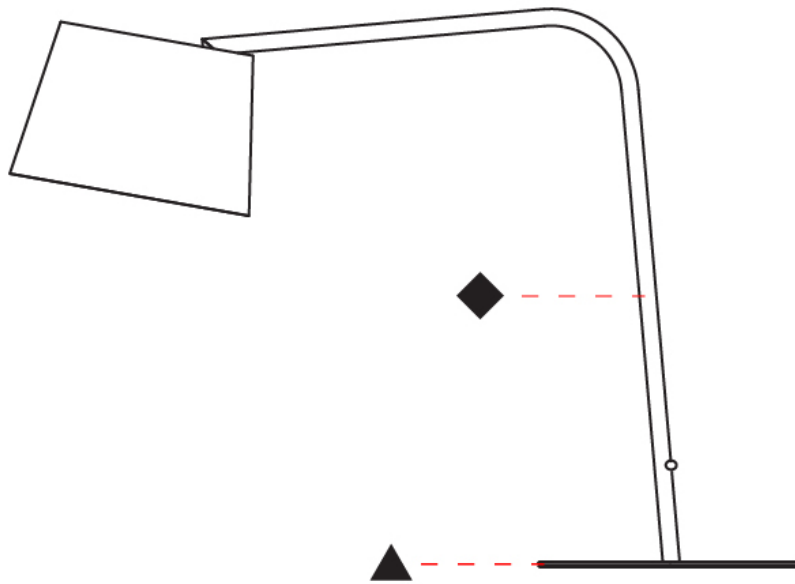

D54048-

PROJECT

TYPE

SPECIFIER

QUANTITY

DATE

D