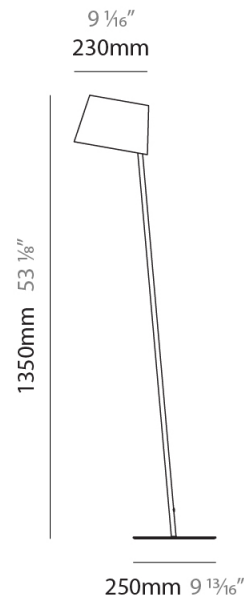

EXCENTRICA PORTABLE

D54051- -
base number   Finish   Finish
                         Options   Options

1. To build a product code in our configurator select the specify button on the base model # product page
2. To build a manual product code on this datasheet choose from the options listed below in blue font and add the suffix to the base model #

GENERAL

Series: Excentrica
Brand: Fambuena
Division: Design
Mounting Type: Portable
Mounting Location: Floor
Subcategory: Floor

PHYSICAL

Shape: Cylinder
Diameter (mm): 230
Diameter (in): 9 1/16
Height (mm): 1350
Height (in): 53 1/8
Light Distribution: Direct
Diffuser: Cotton Shade
Fixture Finish: [BRA / PWT](#)
Holder Finish: BLM / WHM
Fixture Material: Metal / Marble

ELECTRICAL

Number of Lamps: 1
Lamp Type: LED Retrofit
Lamp Shape: B10
Bulb Included: Bulb Not Included
Max. Wattage Per Lamp (W): 4
Lamp Base: E12
Input Voltage (V): 120

LED

OPTICAL

RATINGS AND CERTIFICATIONS

Certified By: Certified for North American Standards
IP rating: IP20

PROJECT
TYPE
SPECIFIER
QUANTITY
DATE