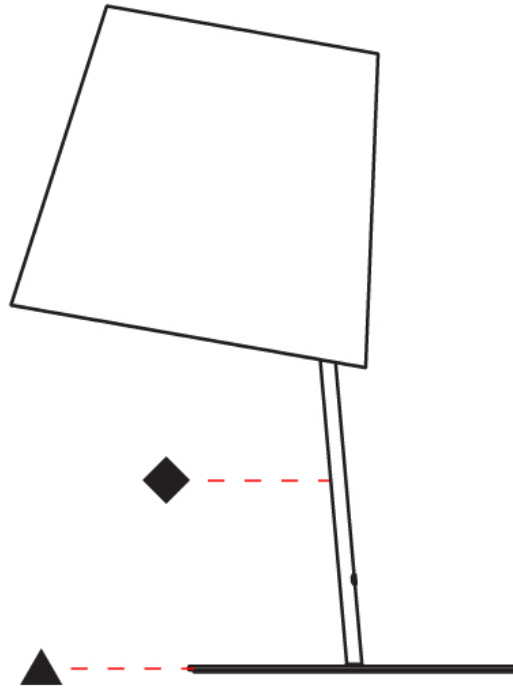

D54046-

PROJECT _____

TYPE _____

SPECIFIER _____

QUANTITY _____

DATE _____

D