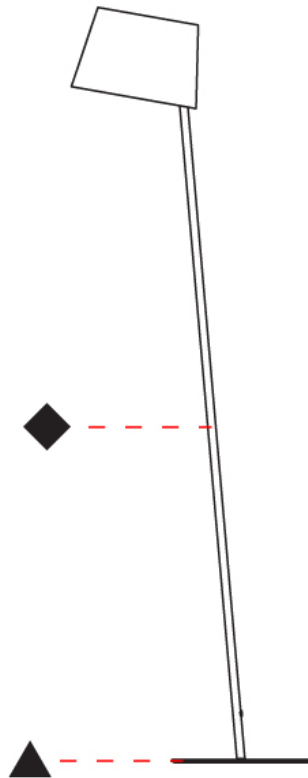

D54051-

PROJECT

TYPE

SPECIFIER

QUANTITY

DATE

D