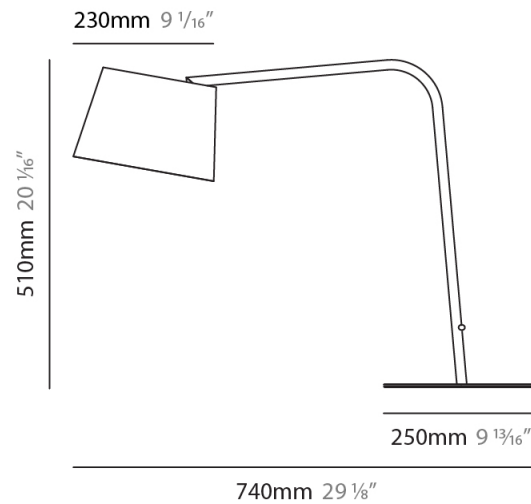

EXCENTRICA PORTABLE

D54008-

base number   Finish
Options

PROJECT	_____
TYPE	_____
SPECIFIER	_____
QUANTITY	_____
DATE	_____

1. To build a product code in our configurator select the specify button on the base model # product page
2. To build a manual product code on this datasheet choose from the options listed below in blue font and add the suffix to the base model #

GENERAL

Series: Excentrica
Brand: Fambuena
Division: Design
Mounting Type: Portable
Mounting Location: Table
Subcategory: Table

PHYSICAL

Shape: Cylinder
Diameter (mm): 230
Diameter (in): 9 1/16
Height (mm): 510
Height (in): 20 1/16
Extension (mm): 740
Extension (in): 29 1/8
Light Distribution: Direct
Diffuser: Cotton Shade
Fixture Finish: WHI / BLK
Holder Finish: WHI / BLK
Fixture Material: Metal
Upon Request: Bolt Down

ELECTRICAL

Number of Lamps: 1
Lamp Type: LED Retrofit
Lamp Shape: B10
Bulb Included: Bulb Not Included
Max. Wattage Per Lamp (W): 4
Lamp Base: E12
Input Voltage (V): 120

LED

OPTICAL

RATINGS AND CERTIFICATIONS

Certified By: Certified for North American Standards
IP rating: IP20