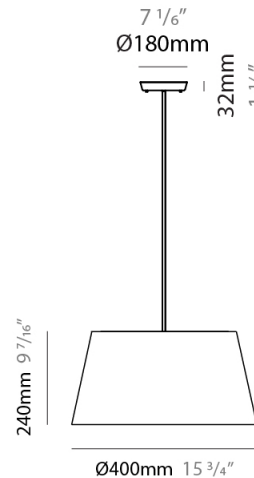

EXCENTRICA SUSPENSION

D51020-

base number   Finish
Options

1. To build a product code in our configurator select the specify button on the base model # product page
2. To build a manual product code on this datasheet choose from the options listed below in blue font and add the suffix to the base model #

GENERAL

Series: Excentrica
Brand: Fambuena
Division: Design
Mounting Type: Suspension
Mounting Location: Ceiling
Subcategory: Pendant

PHYSICAL

Shape: Cylinder
Diameter (mm): 400
Diameter (in): 15 3/4
Height (mm): 240
Height (in): 9 7/16
Max. Overall Height (mm): 2240
Max. Overall Height (in): 88 3/16
Light Distribution: Direct
Diffuser: Cotton Shade
Fixture Finish: WHI / BLK / BRA / PWT
Fixture Material: Metal
Cable Details: Cable length 2000mm / 79"

ELECTRICAL

Number of Lamps: 1
Lamp Type: LED Retrofit
Lamp Shape: A19
Bulb Included: Bulb Not Included
Max. Wattage Per Lamp (W): 7
Lamp Base: E26
Input Voltage (V): 120
Upon Request: 277Vac / GU24

LED

OPTICAL

RATINGS AND CERTIFICATIONS

Certified By: Certified for North American Standards
IP rating: IP20

PROJECT	_____
TYPE	_____
SPECIFIER	_____
QUANTITY	_____
DATE	_____