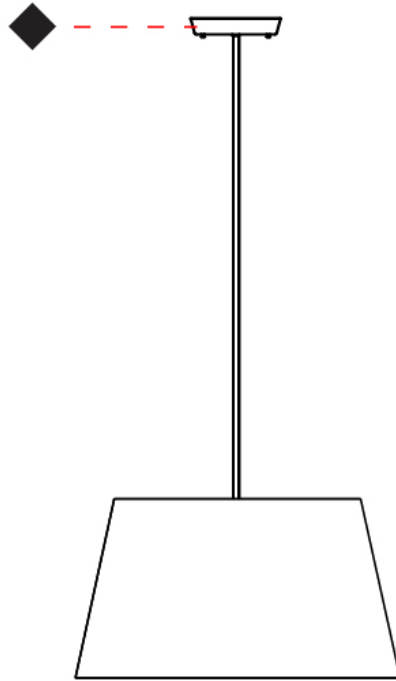

EXCENTRICA SUSPENSION

D51020-

PROJECT

TYPE

SPECIFIER

QUANTITY

DATE