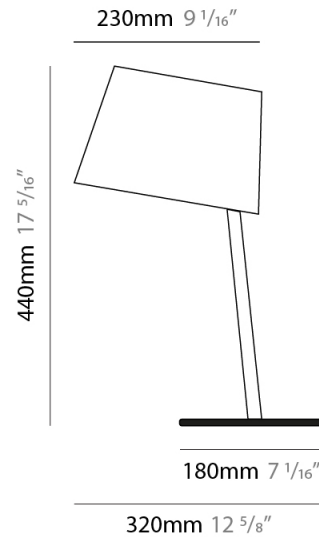

EXCENTRICA PORTABLE

D54047- -

base number   Finish Options   Finish Options

1. To build a product code in our configurator select the specify button on the base model # product page
2. To build a manual product code on this datasheet choose from the options listed below in blue font and add the suffix to the base model #

GENERAL

Series: Excentrica
Brand: Fambuena
Division: Design
Mounting Type: Portable
Mounting Location: Table
Subcategory: Table

PHYSICAL

Shape: Cylinder
Diameter (mm): 230
Diameter (in): 9 1/16
Height (mm): 440
Height (in): 17 5/16
Light Distribution: Direct
Diffuser: Cotton Shade
Fixture Finish: [BRA / PWT](#)
Holder Finish: [BLM / WHM](#)
Fixture Material: Metal / Marble
Upon Request: Bolt Down

ELECTRICAL

Number of Lamps: 1
Lamp Type: LED Retrofit
Lamp Shape: B10
Bulb Included: Bulb Not Included
Max. Wattage Per Lamp (W): 4
Lamp Base: E12
Input Voltage (V): 120

LED

OPTICAL

RATINGS AND CERTIFICATIONS

Certified By: Certified for North American Standards
IP rating: IP20

PROJECT
TYPE
SPECIFIER
QUANTITY
DATE