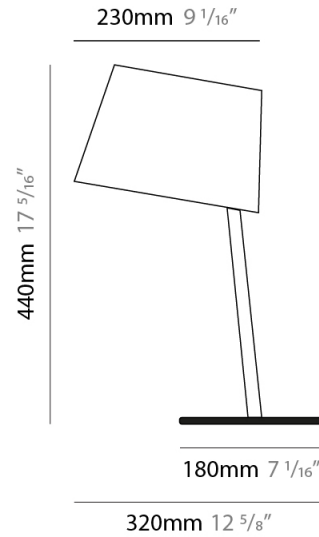

EXCENTRICA PORTABLE

D54007-

base number   Finish
Options

PROJECT
TYPE
SPECIFIER
QUANTITY
DATE

1. To build a product code in our configurator select the specify button on the base model # product page
2. To build a manual product code on this datasheet choose from the options listed below in blue font and add the suffix to the base model #

GENERAL

Series: Excentrica
Brand: Fambuena
Division: Design
Mounting Type: Portable
Mounting Location: Table
Subcategory: Table

PHYSICAL

Shape: Cylinder
Diameter (mm): 230
Diameter (in): 9 1/16
Height (mm): 440
Height (in): 17 5/16
Light Distribution: Direct
Diffuser: Cotton Shade
Fixture Finish: WHI / BLK
Holder Finish: WHI / BLK
Fixture Material: Metal
Upon Request: Bolt Down

ELECTRICAL

Number of Lamps: 1
Lamp Type: LED Retrofit
Lamp Shape: B10
Bulb Included: Bulb Not Included
Max. Wattage Per Lamp (W): 4
Lamp Base: E12
Input Voltage (V): 120

LED

OPTICAL

RATINGS AND CERTIFICATIONS

Certified By: Certified for North American Standards
IP rating: IP20