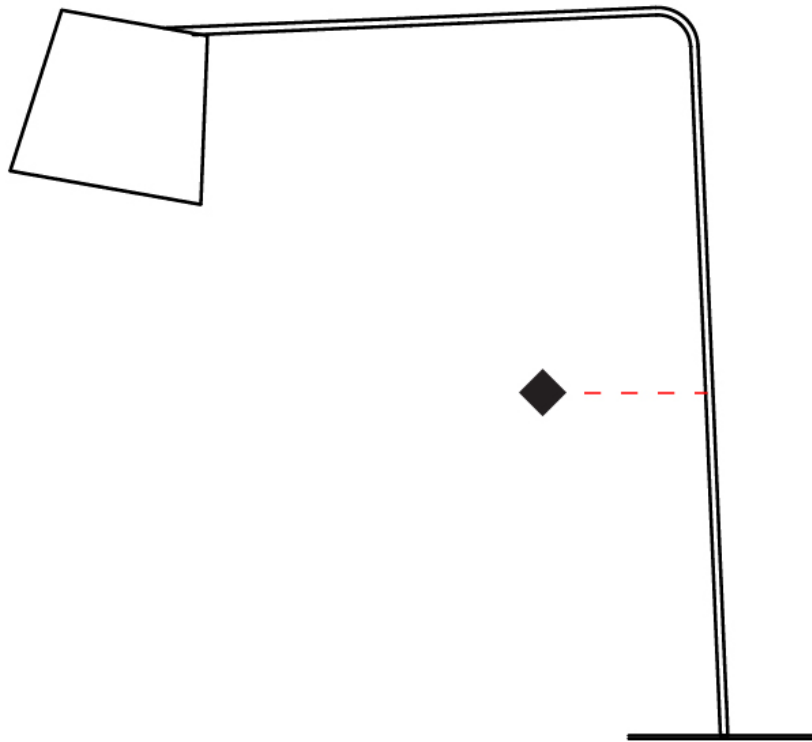

D54010-

PROJECT

TYPE

SPECIFIER

QUANTITY

DATE

D