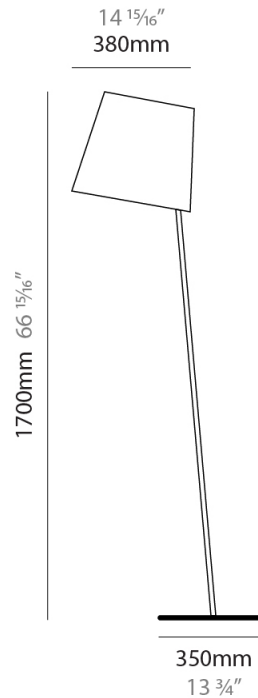

EXCENTRICA PORTABLE

D54049- _____ - _____

base number   Finish Options   Finish Options

1. To build a product code in our configurator select the specify button on the base model # product page
2. To build a manual product code on this datasheet choose from the options listed below in blue font and add the suffix to the base model #

GENERAL

Series: Excentrica
Partner: Fambuena
Division: Design
Installation: Portable
Product Type: Floor
Mounting Location: Floor
Light Distribution: Direct

PHYSICAL

Shape: Abstract
Diameter (mm): 380
Diameter (in): 14 ¹⁵/₁₆
Height (mm): 1700
Height (in): 66 ¹⁵/₁₆
Diffuser: Cotton Shade
Fixture Finish: [BRA / PWT](#)
Holder Finish: BLM / WHM
Fixture Material: Metal / Marble
Upon Request: Bolt Down

ELECTRICAL

Number of Lamps: 1
Lamp Type: LED Retrofit
Lamp Shape: A19
Bulb Included: Bulb Not Included
Max. Wattage Per Lamp (W): 12
Lamp Base: E26
Input Voltage (V): 120
Upon Request: 277Vac / GU24

LED

OPTICAL

RATINGS AND CERTIFICATIONS

Certified By: Certified for North American Standards
IP rating: IP20

PROJECT	_____
TYPE	_____
SPECIFIER	_____
QUANTITY	_____
DATE	_____