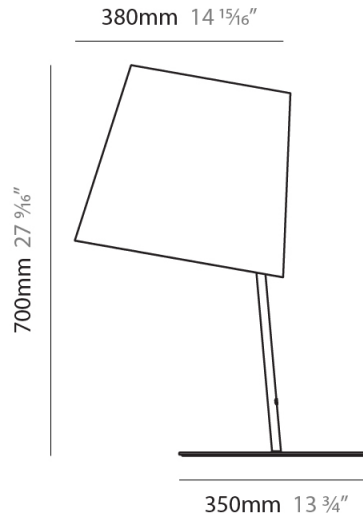

EXCENTRICA PORTABLE

D54006-

base number   Finish
Options

PROJECT	_____
TYPE	_____
SPECIFIER	_____
QUANTITY	_____
DATE	_____

1. To build a product code in our configurator select the specify button on the base model # product page
2. To build a manual product code on this datasheet choose from the options listed below in blue font and add the suffix to the base model #

GENERAL

Series: Excentrica
Brand: Fambuena
Division: Design
Mounting Type: Portable
Mounting Location: Table
Subcategory: Table

PHYSICAL

Shape: Cylinder
Diameter (mm): 380
Diameter (in): 14 ¹⁵/₁₆
Height (mm): 700
Height (in): 27 ⁹/₁₆
Light Distribution: Direct
Diffuser: Cotton Shade
Fixture Finish: WHI / BLK
Fixture Material: Metal
Upon Request: Bolt Down

ELECTRICAL

Number of Lamps: 1
Lamp Type: LED Retrofit
Lamp Shape: A19
Bulb Included: Bulb Not Included
Max. Wattage Per Lamp (W): 7
Lamp Base: E26
Input Voltage (V): 120
Upon Request: 277Vac / GU24

LED

OPTICAL

RATINGS AND CERTIFICATIONS

Certified By: Certified for North American Standards
IP rating: IP20