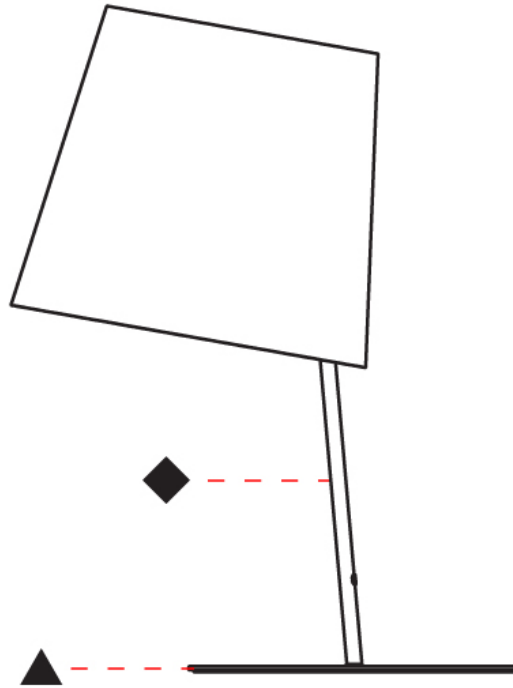

D54046-

PROJECT

TYPE

SPECIFIER

QUANTITY

DATE