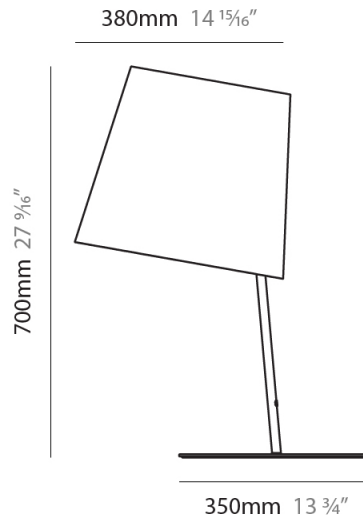

EXCENTRICA PORTABLE

D54046- _____ - _____

base number   Finish Options   Finish Options

1. To build a product code in our configurator select the specify button on the base model # product page
2. To build a manual product code on this datasheet choose from the options listed below in blue font and add the suffix to the base model #

GENERAL

Series: Excentrica
Brand: Fambuena
Division: Design
Mounting Type: Portable
Mounting Location: Table
Subcategory: Table

PHYSICAL

Shape: Cylinder
Diameter (mm): 380
Diameter (in): 14 ¹⁵/₁₆
Height (mm): 700
Height (in): 27 ⁹/₁₆
Light Distribution: Direct
Diffuser: Cotton Shade
Fixture Finish: [BRA / PWT](#)
Holder Finish: [BLM / WHM](#)
Fixture Material: Metal / Marble
Upon Request: Bolt Down

ELECTRICAL

Number of Lamps: 1
Lamp Type: LED Retrofit
Lamp Shape: A19
Bulb Included: Bulb Not Included
Max. Wattage Per Lamp (W): 7
Lamp Base: E26
Input Voltage (V): 120
Upon Request: 277Vac / GU24

LED

OPTICAL

RATINGS AND CERTIFICATIONS

Certified By: Certified for North American Standards
IP rating: IP20

PROJECT
TYPE
SPECIFIER
QUANTITY
DATE