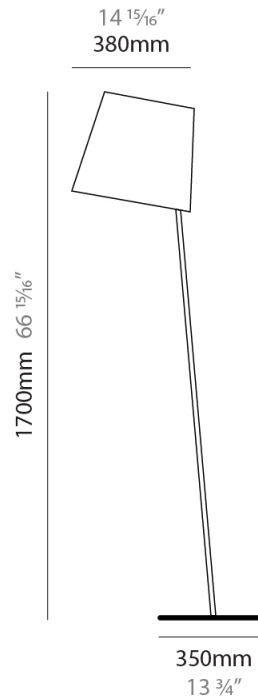

EXCENTRICA PORTABLE

D54049- _____ - _____

base number   Finish Options   Finish Options

1. To build a product code in our configurator select the specify button on the base model # product page
2. To build a manual product code on this datasheet choose from the options listed below in blue font and add the suffix to the base model #

GENERAL

Series: Excentrica
Brand: Fambuena
Division: Design
Mounting Type: Portable
Mounting Location: Floor
Subcategory: Floor

PHYSICAL

Shape: Abstract
Diameter (mm): 380
Diameter (in): 14 ¹⁵/₁₆
Height (mm): 1700
Height (in): 66 ¹⁵/₁₆
Light Distribution: Direct
Diffuser: Cotton Shade
[Fixture Finish: BRA / PWT](#)
Holder Finish: BLM / WHM
Fixture Material: Metal / Marble
Upon Request: Bolt Down

ELECTRICAL

Number of Lamps: 1
Lamp Type: LED Retrofit
Lamp Shape: A19
Bulb Included: Bulb Not Included
Max. Wattage Per Lamp (W): 12
Lamp Base: E26
Input Voltage (V): 120
Upon Request: 277Vac / GU24

LED

OPTICAL

RATINGS AND CERTIFICATIONS

Certified By: Certified for North American Standards
IP rating: IP20

PROJECT	_____
TYPE	_____
SPECIFIER	_____
QUANTITY	_____
DATE	_____