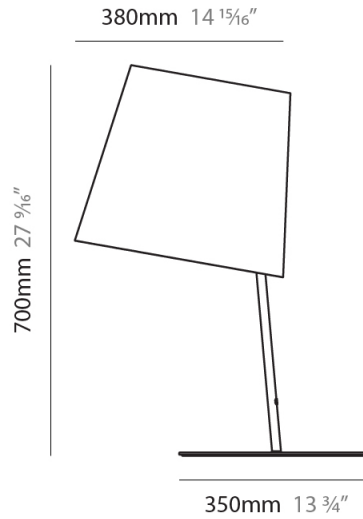

EXCENTRICA PORTABLE

D54006-

base number   Finish
Options

PROJECT	_____
TYPE	_____
SPECIFIER	_____
QUANTITY	_____
DATE	_____

1. To build a product code in our configurator select the specify button on the base model # product page
2. To build a manual product code on this datasheet choose from the options listed below in blue font and add the suffix to the base model #

GENERAL

Series: Excentrica
Partner: Fambuena
Division: Design
Installation: Portable
Product Type: Table
Mounting Location: Table
Light Distribution: Direct

PHYSICAL

Shape: Cylinder
Diameter (mm): 380
Diameter (in): 14 ¹⁵/₁₆
Height (mm): 700
Height (in): 27 ⁹/₁₆
Diffuser: Cotton Shade
Fixture Finish: WHI / BLK
Fixture Material: Metal
Upon Request: Bolt Down

ELECTRICAL

Number of Lamps: 1
Lamp Type: LED Retrofit
Lamp Shape: A19
Bulb Included: Bulb Not Included
Max. Wattage Per Lamp (W): 7
Lamp Base: E26
Input Voltage (V): 120
Upon Request: 277Vac / GU24

LED

OPTICAL

RATINGS AND CERTIFICATIONS

Certified By: Certified for North American Standards
IP rating: IP20