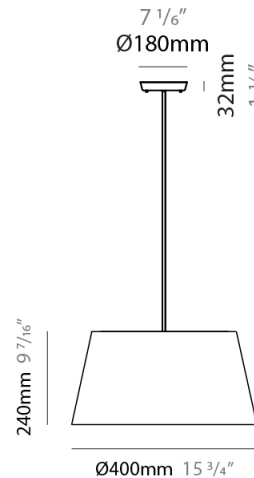

PROJECT	_____
TYPE	_____
SPECIFIER	_____
QUANTITY	_____
DATE	_____

EXCENTRICA SUSPENSION

D51020-

base number   Finish
Options

1. To build a product code in our configurator select the specify button on the base model # product page
2. To build a manual product code on this datasheet choose from the options listed below in blue font and add the suffix to the base model #

GENERAL

Series: Excentrica
Brand: Fambuena
Division: Design
Mounting Type: Suspension
Mounting Location: Ceiling
Subcategory: Pendant

PHYSICAL

Shape: Cylinder
Diameter (mm): 400
Diameter (in): 15 3/4
Height (mm): 240
Height (in): 9 7/16
Max. Overall Height (mm): 2240
Max. Overall Height (in): 88 3/16
Light Distribution: Direct
Diffuser: Cotton Shade
Fixture Finish: WHI / BLK / BRA / PWT
Fixture Material: Metal
Cable Details: Cable length 2000mm / 79"

ELECTRICAL

Number of Lamps: 1
Lamp Type: LED Retrofit
Lamp Shape: A19
Bulb Included: Bulb Not Included
Max. Wattage Per Lamp (W): 7
Lamp Base: E26
Input Voltage (V): 120
Upon Request: 277Vac / GU24

LED

OPTICAL

RATINGS AND CERTIFICATIONS

Certified By: Certified for North American Standards
IP rating: IP20