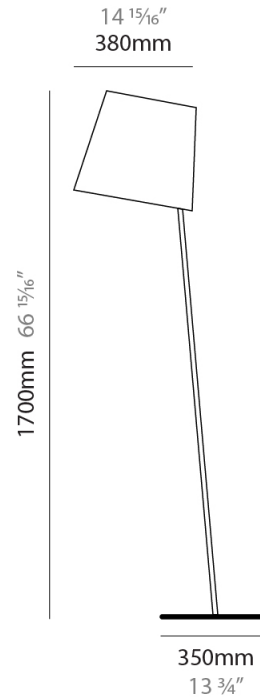

EXCENTRICA PORTABLE

D54009-

base number   Finish
Options

PROJECT	_____
TYPE	_____
SPECIFIER	_____
QUANTITY	_____
DATE	_____

1. To build a product code in our configurator select the specify button on the base model # product page
2. To build a manual product code on this datasheet choose from the options listed below in blue font and add the suffix to the base model #

GENERAL

Series: Excentrica
Brand: Fambuena
Division: Design
Mounting Type: Portable
Mounting Location: Floor
Subcategory: Floor

PHYSICAL

Shape: Abstract
Diameter (mm): 380
Diameter (in): 14 ¹⁵/₁₆
Height (mm): 1700
Height (in): 66 ¹⁵/₁₆
Light Distribution: Direct
Diffuser: Cotton Shade
Fixture Finish: WHI / BLK
Holder Finish: WHI / BLK
Fixture Material: Metal
Upon Request: Bolt Down

ELECTRICAL

Number of Lamps: 1
Lamp Type: LED Retrofit
Lamp Shape: A19
Bulb Included: Bulb Not Included
Max. Wattage Per Lamp (W): 12
Lamp Base: E26
Input Voltage (V): 120
Upon Request: 277Vac / GU24

LED

OPTICAL

RATINGS AND CERTIFICATIONS

Certified By: Certified for North American Standards
IP rating: IP20