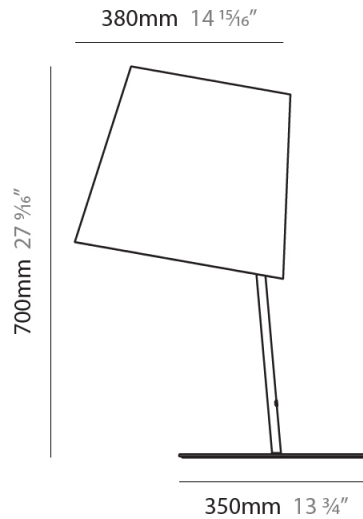

EXCENTRICA PORTABLE

D54046- -

base number   Finish Options   Finish Options

1. To build a product code in our configurator select the specify button on the base model # product page
2. To build a manual product code on this datasheet choose from the options listed below in blue font and add the suffix to the base model #

GENERAL

Series: Excentrica
Brand: Fambuena
Division: Design
Mounting Type: Portable
Mounting Location: Table
Subcategory: Table

PHYSICAL

Shape: Cylinder
Diameter (mm): 380
Diameter (in): 14 ¹⁵/₁₆
Height (mm): 700
Height (in): 27 ⁹/₁₆
Light Distribution: Direct
Diffuser: Cotton Shade
Fixture Finish: [BRA / PWT](#)
Holder Finish: [BLM / WHM](#)
Fixture Material: Metal / Marble
Upon Request: Bolt Down

ELECTRICAL

Number of Lamps: 1
Lamp Type: LED Retrofit
Lamp Shape: A19
Bulb Included: Bulb Not Included
Max. Wattage Per Lamp (W): 7
Lamp Base: E26
Input Voltage (V): 120
Upon Request: 277Vac / GU24

LED

OPTICAL

RATINGS AND CERTIFICATIONS

Certified By: Certified for North American Standards
IP rating: IP20

PROJECT
TYPE
SPECIFIER
QUANTITY
DATE