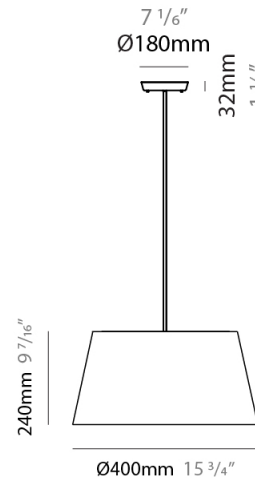

EXCENTRICA SUSPENSION

D51020-

base number   Finish
Options

1. To build a product code in our configurator select the specify button on the base model # product page
2. To build a manual product code on this datasheet choose from the options listed below in blue font and add the suffix to the base model #

GENERAL

Series: Excentrica
Brand: Fambuena
Division: Design
Mounting Type: Suspension
Mounting Location: Ceiling
Subcategory: Pendant

PHYSICAL

Shape: Cylinder
Diameter (mm): 400
Diameter (in): 15 3/4
Height (mm): 240
Height (in): 9 7/16
Max. Overall Height (mm): 2240
Max. Overall Height (in): 88 3/16
Light Distribution: Direct
Diffuser: Cotton Shade
Fixture Finish: WHI / BLK / BRA / PWT
Fixture Material: Metal
Cable Details: Cable length 2000mm / 79"

ELECTRICAL

Number of Lamps: 1
Lamp Type: LED Retrofit
Lamp Shape: A19
Bulb Included: Bulb Not Included
Max. Wattage Per Lamp (W): 7
Lamp Base: E26
Input Voltage (V): 120
Upon Request: 277Vac / GU24

LED

OPTICAL

RATINGS AND CERTIFICATIONS

Certified By: Certified for North American Standards
IP rating: IP20

PROJECT	_____
TYPE	_____
SPECIFIER	_____
QUANTITY	_____
DATE	_____