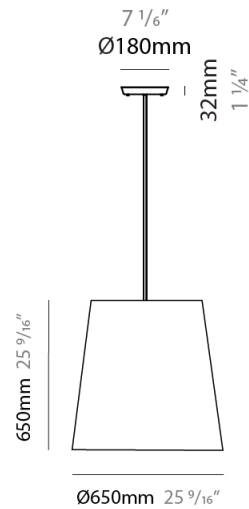

EXCENTRICA SUSPENSION

D51021-

base number   Finish
Options

1. To build a product code in our configurator select the specify button on the base model # product page
2. To build a manual product code on this datasheet choose from the options listed below in blue font and add the suffix to the base model #

GENERAL

Series: Excentrica
Brand: Fambuena
Division: Design
Mounting Type: Suspension
Mounting Location: Ceiling
Subcategory: Ambient

PHYSICAL

Shape: Cylinder
Diameter (mm): 650
Diameter (in): 25 ⁹/₁₆
Height (mm): 650
Height (in): 25 ⁹/₁₆
Max. Overall Height (mm): 2650
Max. Overall Height (in): 104 ⁵/₁₆
Light Distribution: Direct
Diffuser: Cotton Shade
Fixture Finish: WHI / BLK / BRA / PWT
Fixture Material: Metal
Cable Details: Cable length 2000mm / 79"

ELECTRICAL

Number of Lamps: 1
Lamp Type: LED Retrofit
Lamp Shape: A19
Bulb Included: Bulb Not Included
Max. Wattage Per Lamp (W): 12
Lamp Base: E26
Input Voltage (V): 120
Upon Request: 277Vac / GU24

LED

OPTICAL

RATINGS AND CERTIFICATIONS

Certified By: Certified for North American Standards
IP rating: IP20

PROJECT
TYPE
SPECIFIER
QUANTITY
DATE