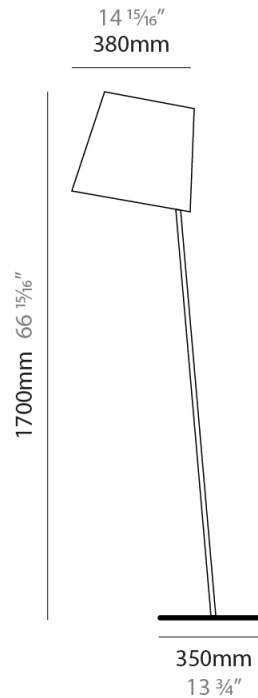

EXCENTRICA PORTABLE

D54049- _____ - _____

base number   Finish Options   Finish Options

1. To build a product code in our configurator select the specify button on the base model # product page
2. To build a manual product code on this datasheet choose from the options listed below in blue font and add the suffix to the base model #

GENERAL

Series: Excentrica
Partner: Fambuena
Division: Design
Installation: Portable
Product Type: Floor
Mounting Location: Floor
Light Distribution: Direct

PHYSICAL

Shape: Abstract
Diameter (mm): 380
Diameter (in): 14 ¹⁵/₁₆
Height (mm): 1700
Height (in): 66 ¹⁵/₁₆
Diffuser: Cotton Shade
Fixture Finish: [BRA / PWT](#)
Holder Finish: [BLM / WHM](#)
Fixture Material: [Metal / Marble](#)
Upon Request: Bolt Down

ELECTRICAL

Number of Lamps: 1
Lamp Type: LED Retrofit
Lamp Shape: A19
Bulb Included: Bulb Not Included
Max. Wattage Per Lamp (W): 12
Lamp Base: E26
Input Voltage (V): 120
Upon Request: 277Vac / GU24

LED

OPTICAL

RATINGS AND CERTIFICATIONS

Certified By: Certified for North American Standards
IP rating: IP20

PROJECT	_____
TYPE	_____
SPECIFIER	_____
QUANTITY	_____
DATE	_____