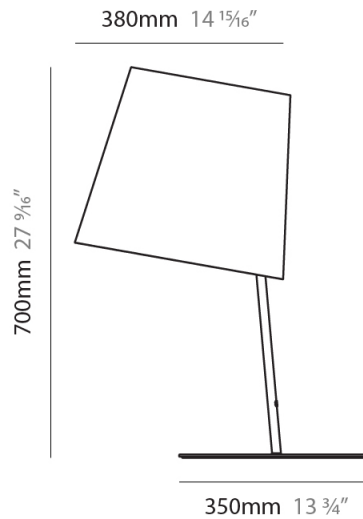

EXCENTRICA PORTABLE

D54006-

base number   Finish
Options

PROJECT	_____
TYPE	_____
SPECIFIER	_____
QUANTITY	_____
DATE	_____

1. To build a product code in our configurator select the specify button on the base model # product page
2. To build a manual product code on this datasheet choose from the options listed below in blue font and add the suffix to the base model #

GENERAL

Series: Excentrica _____
Brand: Fambuena _____
Division: Design _____
Mounting Type: Portable _____
Mounting Location: Table _____
Subcategory: Table _____

PHYSICAL

Shape: Cylinder _____
Diameter (mm): 380 _____
Diameter (in): 14 ¹⁵/₁₆ _____
Height (mm): 700 _____
Height (in): 27 ⁹/₁₆ _____
Light Distribution: Direct _____
Diffuser: Cotton Shade _____
Fixture Finish: WHI / BLK _____
Fixture Material: Metal _____
Upon Request: Bolt Down _____

ELECTRICAL

Number of Lamps: 1 _____
Lamp Type: LED Retrofit _____
Lamp Shape: A19 _____
Bulb Included: Bulb Not Included _____
Max. Wattage Per Lamp (W): 7 _____
Lamp Base: E26 _____
Input Voltage (V): 120 _____
Upon Request: 277Vac / GU24 _____

LED

OPTICAL

RATINGS AND CERTIFICATIONS

Certified By: Certified for North American Standards _____
IP rating: IP20 _____