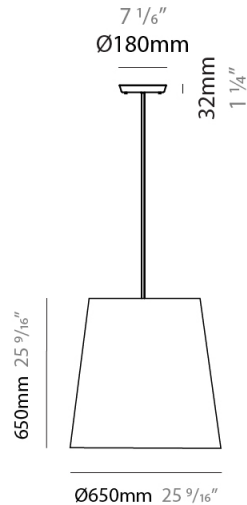

EXCENTRICA SUSPENSION

D51021-

base number   Finish
Options

1. To build a product code in our configurator select the specify button on the base model # product page
2. To build a manual product code on this datasheet choose from the options listed below in blue font and add the suffix to the base model #

GENERAL

Series: Excentrica
Brand: Fambuena
Division: Design
Mounting Type: Suspension
Mounting Location: Ceiling
Subcategory: Ambient

PHYSICAL

Shape: Cylinder
Diameter (mm): 650
Diameter (in): 25 ⁹/₁₆
Height (mm): 650
Height (in): 25 ⁹/₁₆
Max. Overall Height (mm): 2650
Max. Overall Height (in): 104 ⁵/₁₆
Light Distribution: Direct
Diffuser: Cotton Shade
Fixture Finish: WHI / BLK / BRA / PWT
Fixture Material: Metal
Cable Details: Cable length 2000mm / 79"

ELECTRICAL

Number of Lamps: 1
Lamp Type: LED Retrofit
Lamp Shape: A19
Bulb Included: Bulb Not Included
Max. Wattage Per Lamp (W): 12
Lamp Base: E26
Input Voltage (V): 120
Upon Request: 277Vac / GU24

LED

OPTICAL

RATINGS AND CERTIFICATIONS

Certified By: Certified for North American Standards
IP rating: IP20

PROJECT
TYPE
SPECIFIER
QUANTITY
DATE