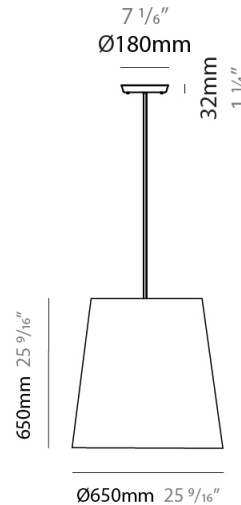

EXCENTRICA SUSPENSION

D51021-

base number   Finish
Options

1. To build a product code in our configurator select the specify button on the base model # product page
2. To build a manual product code on this datasheet choose from the options listed below in blue font and add the suffix to the base model #

GENERAL

Series: Excentrica
Brand: Fambuena
Division: Design
Mounting Type: Suspension
Mounting Location: Ceiling
Subcategory: Ambient

PHYSICAL

Shape: Cylinder
Diameter (mm): 650
Diameter (in): 25 ⁹/₁₆
Height (mm): 650
Height (in): 25 ⁹/₁₆
Max. Overall Height (mm): 2650
Max. Overall Height (in): 104 ⁵/₁₆
Light Distribution: Direct
Diffuser: Cotton Shade
Fixture Finish: WHI / BLK / BRA / PWT
Fixture Material: Metal
Cable Details: Cable length 2000mm / 79"

ELECTRICAL

Number of Lamps: 1
Lamp Type: LED Retrofit
Lamp Shape: A19
Bulb Included: Bulb Not Included
Max. Wattage Per Lamp (W): 12
Lamp Base: E26
Input Voltage (V): 120
Upon Request: 277Vac / GU24

LED

OPTICAL

RATINGS AND CERTIFICATIONS

Certified By: Certified for North American Standards
IP rating: IP20

PROJECT
TYPE
SPECIFIER
QUANTITY
DATE