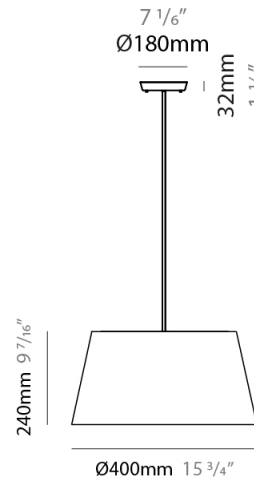

EXCENTRICA SUSPENSION

D51020-

base number   Finish
Options

1. To build a product code in our configurator select the specify button on the base model # product page
2. To build a manual product code on this datasheet choose from the options listed below in blue font and add the suffix to the base model #

GENERAL

Series: Excentrica
Brand: Fambuena
Division: Design
Mounting Type: Suspension
Mounting Location: Ceiling
Subcategory: Pendant

PHYSICAL

Shape: Cylinder
Diameter (mm): 400
Diameter (in): 15 ³/₄
Height (mm): 240
Height (in): 9 ⁷/₁₆
Max. Overall Height (mm): 2240
Max. Overall Height (in): 88 ³/₁₆
Light Distribution: Direct
Diffuser: Cotton Shade
Fixture Finish: WHI / BLK / BRA / PWT
Fixture Material: Metal
Cable Details: Cable length 2000mm / 79"

ELECTRICAL

Number of Lamps: 1
Lamp Type: LED Retrofit
Lamp Shape: A19
Bulb Included: Bulb Not Included
Max. Wattage Per Lamp (W): 7
Lamp Base: E26
Input Voltage (V): 120
Upon Request: 277Vac / GU24

LED

OPTICAL

RATINGS AND CERTIFICATIONS

Certified By: Certified for North American Standards
IP rating: IP20

PROJECT	_____
TYPE	_____
SPECIFIER	_____
QUANTITY	_____
DATE	_____