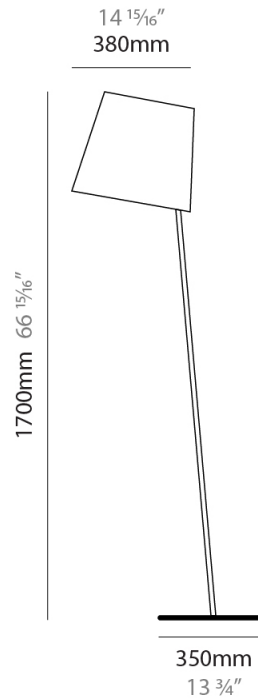

EXCENTRICA PORTABLE

D54049- _____ - _____

base number   Finish Options   Finish Options

1. To build a product code in our configurator select the specify button on the base model # product page
2. To build a manual product code on this datasheet choose from the options listed below in blue font and add the suffix to the base model #

GENERAL

Series: Excentrica
Brand: Fambuena
Division: Design
Mounting Type: Portable
Mounting Location: Floor
Subcategory: Floor

PHYSICAL

Shape: Abstract
Diameter (mm): 380
Diameter (in): 14 ¹⁵/₁₆
Height (mm): 1700
Height (in): 66 ¹⁵/₁₆
Light Distribution: Direct
Diffuser: Cotton Shade
Fixture Finish: [BRA](#) / [PWT](#)
Holder Finish: BLM / WHM
Fixture Material: Metal / Marble
Upon Request: Bolt Down

ELECTRICAL

Number of Lamps: 1
Lamp Type: LED Retrofit
Lamp Shape: A19
Bulb Included: Bulb Not Included
Max. Wattage Per Lamp (W): 12
Lamp Base: E26
Input Voltage (V): 120
Upon Request: 277Vac / GU24

LED

OPTICAL

RATINGS AND CERTIFICATIONS

Certified By: Certified for North American Standards
IP rating: IP20

PROJECT
TYPE
SPECIFIER
QUANTITY
DATE