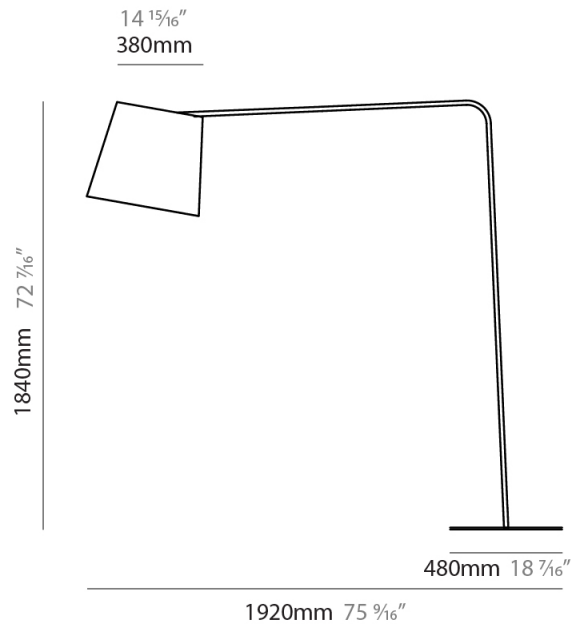

EXCENTRICA PORTABLE

D54010-

base number   Finish
Options

PROJECT	_____
TYPE	_____
SPECIFIER	_____
QUANTITY	_____
DATE	_____

1. To build a product code in our configurator select the specify button on the base model # product page
2. To build a manual product code on this datasheet choose from the options listed below in blue font and add the suffix to the base model #

GENERAL

Series: Excentrica
Brand: Fambuena
Division: Design
Mounting Type: Portable
Mounting Location: Floor
Subcategory: Floor

PHYSICAL

Shape: Abstract
Diameter (mm): 380
Diameter (in): 14 ¹⁵/₁₆
Height (mm): 1840
Height (in): 72 ⁷/₁₆
Extension (mm): 1920
Extension (in): 75 ⁹/₁₆
Light Distribution: Direct
Diffuser: Cotton Shade
Fixture Finish: WHI / BLK
Holder Finish: WHI / BLK
Fixture Material: Metal
Upon Request: Bolt Down

ELECTRICAL

Number of Lamps: 1
Lamp Type: LED Retrofit
Lamp Shape: A19
Bulb Included: Bulb Not Included
Max. Wattage Per Lamp (W): 12
Lamp Base: E26
Input Voltage (V): 120
Upon Request: 277Vac / GU24

LED

OPTICAL

RATINGS AND CERTIFICATIONS

Certified By: Certified for North American Standards
IP rating: IP20