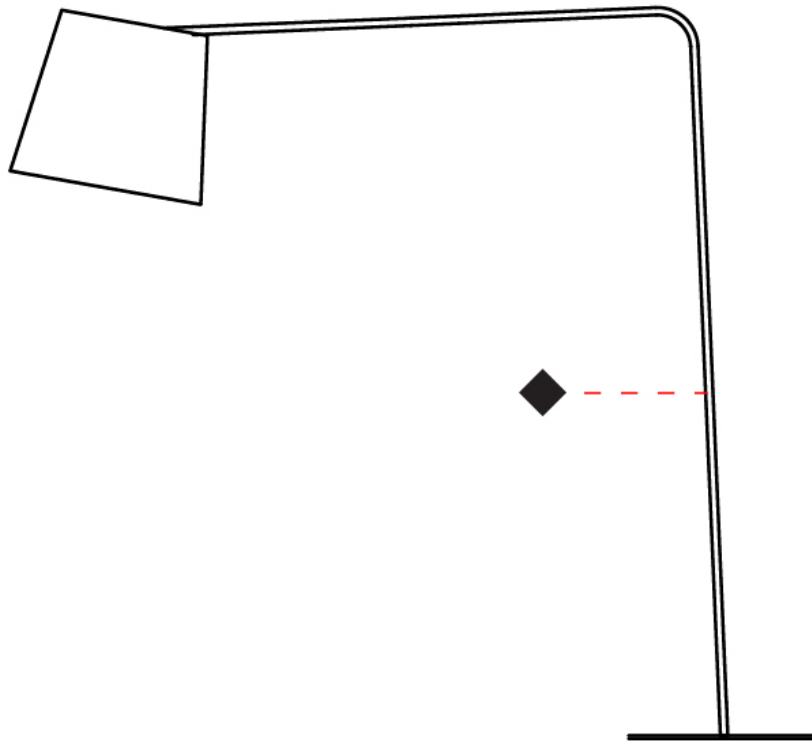

D54010-

PROJECT

TYPE

SPECIFIER

QUANTITY

DATE