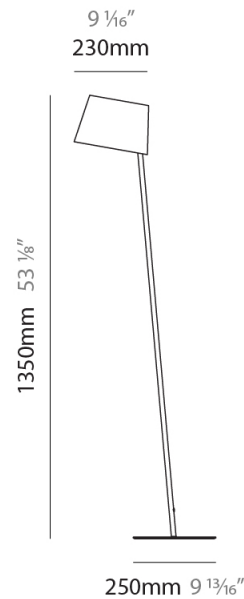

EXCENTRICA PORTABLE

D54051- -
base number   Finish   Finish
                         Options   Options

1. To build a product code in our configurator select the specify button on the base model # product page
2. To build a manual product code on this datasheet choose from the options listed below in blue font and add the suffix to the base model #

GENERAL

Series: Excentrica
Brand: Fambuena
Division: Design
Mounting Type: Portable
Mounting Location: Floor
Subcategory: Floor

PHYSICAL

Shape: Cylinder
Diameter (mm): 230
Diameter (in): 9 1/16
Height (mm): 1350
Height (in): 53 1/8
Light Distribution: Direct
Diffuser: Cotton Shade
Fixture Finish: [BRA](#) / [PWT](#)
Holder Finish: BLM / WHM
Fixture Material: Metal / Marble

ELECTRICAL

Number of Lamps: 1
Lamp Type: LED Retrofit
Lamp Shape: B10
Bulb Included: Bulb Not Included
Max. Wattage Per Lamp (W): 4
Lamp Base: E12
Input Voltage (V): 120

LED

OPTICAL

RATINGS AND CERTIFICATIONS

Certified By: Certified for North American Standards
IP rating: IP20

PROJECT
TYPE
SPECIFIER
QUANTITY
DATE