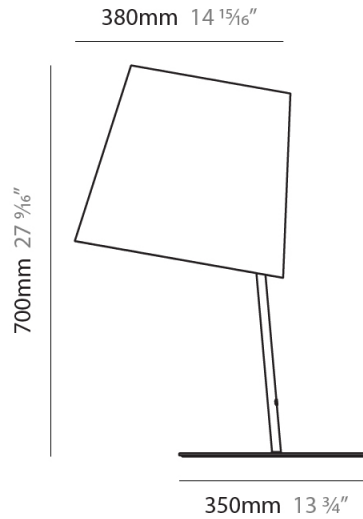

EXCENTRICA PORTABLE

D54006-

base number   Finish
Options

PROJECT	_____
TYPE	_____
SPECIFIER	_____
QUANTITY	_____
DATE	_____

1. To build a product code in our configurator select the specify button on the base model # product page
2. To build a manual product code on this datasheet choose from the options listed below in blue font and add the suffix to the base model #

GENERAL

Series: Excentrica
Partner: Fambuena
Division: Design
Installation: Portable
Product Type: Table
Mounting Location: Table
Light Distribution: Direct

PHYSICAL

Shape: Cylinder
Diameter (mm): 380
Diameter (in): 14 ¹⁵/₁₆
Height (mm): 700
Height (in): 27 ⁹/₁₆
Diffuser: Cotton Shade
Fixture Finish: WHI / BLK
Fixture Material: Metal
Upon Request: Bolt Down

ELECTRICAL

Number of Lamps: 1
Lamp Type: LED Retrofit
Lamp Shape: A19
Bulb Included: Bulb Not Included
Max. Wattage Per Lamp (W): 7
Lamp Base: E26
Input Voltage (V): 120
Upon Request: 277Vac / GU24

LED

OPTICAL

RATINGS AND CERTIFICATIONS

Certified By: Certified for North American Standards
IP rating: IP20