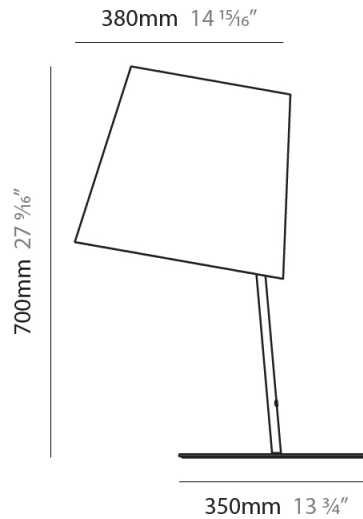

PROJECT	_____
TYPE	_____
SPECIFIER	_____
QUANTITY	_____
DATE	_____

EXCENTRICA PORTABLE

D54046- _____ - _____
base number   Finish   Finish
                         Options   Options

1. To build a product code in our configurator select the specify button on the base model # product page
2. To build a manual product code on this datasheet choose from the options listed below in blue font and add the suffix to the base model #

GENERAL

Series: Excentrica
Brand: Fambuena
Division: Design
Mounting Type: Portable
Mounting Location: Table
Subcategory: Table

PHYSICAL

Shape: Cylinder
Diameter (mm): 380
Diameter (in): 14 15/16
Height (mm): 700
Height (in): 27 9/16
Light Distribution: Direct
Diffuser: Cotton Shade
[Fixture Finish: BRA / PWT](#)
Holder Finish: BLM / WHM
Fixture Material: Metal / Marble
Upon Request: Bolt Down

ELECTRICAL

Number of Lamps: 1
Lamp Type: LED Retrofit
Lamp Shape: A19
Bulb Included: Bulb Not Included
Max. Wattage Per Lamp (W): 7
Lamp Base: E26
Input Voltage (V): 120
Upon Request: 277Vac / GU24

LED

OPTICAL

RATINGS AND CERTIFICATIONS

Certified By: Certified for North American Standards
IP rating: IP20