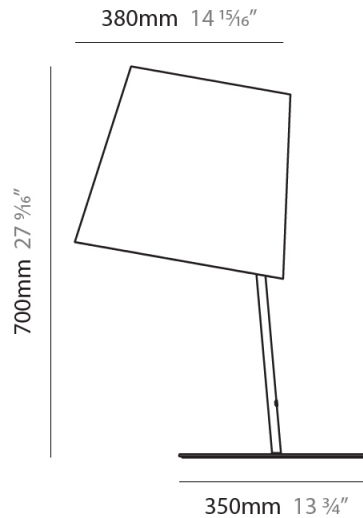

EXCENTRICA PORTABLE

D54006- : D54006-WHI

base number

1. To build a product code in our configurator select the specify button on the base model # product page
2. To build a manual product code on this datasheet choose from the options listed below in blue font and add the suffix to the base model #

GENERAL

Series: Excentrica
Partner: Fambuena
Division: Design
Installation: Portable
Product Type: Table
Mounting Location: Table
Light Distribution: Direct

PHYSICAL

Shape: Cylinder
Diameter (mm): 380
Diameter (in): 14 ¹⁵/₁₆
Height (mm): 700
Height (in): 27 ⁹/₁₆
Weight (kg): 5
Weight (lbs): 11
Diffuser: Cotton Shade
Holder Finish: White
Fixture Material: Metal

ELECTRICAL

Number of Lamps: 1
Lamp Type: LED Retrofit
Lamp Shape: A19
Bulb Included: Bulb Not Included
Total Output Wattage (W): 7
Max. Wattage Per Lamp (W): 7
Lamp Base: E26
Input Voltage (V): 120

LED

OPTICAL

RATINGS AND CERTIFICATIONS

Certified By: CSA Certified to UL and CSA Standards
IP rating: IP20

PROJECT
TYPE
SPECIFIER
QUANTITY
DATE