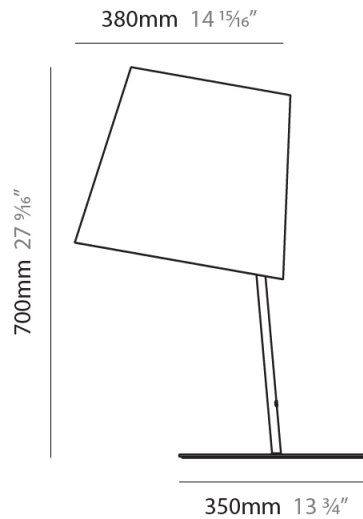

EXCENTRICA PORTABLE

D54006-

base number   Finish
Options

PROJECT
TYPE
SPECIFIER
QUANTITY
DATE

1. To build a product code in our configurator select the specify button on the base model # product page
2. To build a manual product code on this datasheet choose from the options listed below in blue font and add the suffix to the base model #

GENERAL

Series: Excentrica
Partner: Fambuena
Division: Design
Installation: Portable
Product Type: Table
Mounting Location: Table
Light Distribution: Direct

PHYSICAL

Shape: Cylinder
Diameter (mm): 380
Diameter (in): 14 ¹⁵/₁₆
Height (mm): 700
Height (in): 27 ⁹/₁₆
Diffuser: Cotton Shade
Fixture Finish: WHI / BLK
Fixture Material: Metal
Upon Request: Bolt Down

ELECTRICAL

Number of Lamps: 1
Lamp Type: LED Retrofit
Lamp Shape: A19
Bulb Included: Bulb Not Included
Max. Wattage Per Lamp (W): 7
Lamp Base: E26
Input Voltage (V): 120
Upon Request: 277Vac / GU24

LED

OPTICAL

RATINGS AND CERTIFICATIONS

Certified By: Certified for North American Standards
IP rating: IP20