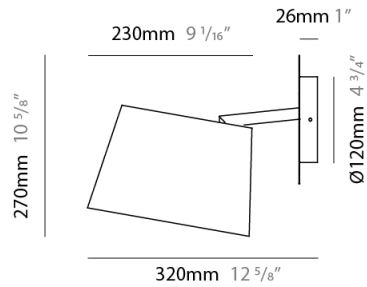

EXCENTRICA SURFACE

D53011-

base number   Finish
Options

1. To build a product code in our configurator select the specify button on the base model # product page
2. To build a manual product code on this datasheet choose from the options listed below in blue font and add the suffix to the base model #

GENERAL

Series: Excentrica _____
Partner: Fambuena _____
Division: Design _____
Installation: Surface _____
Product Type: Wall Surface _____
Mounting Location: Wall _____
Light Distribution: Direct _____

PHYSICAL

Shape: Cylinder _____
Diameter (mm): 230 _____
Diameter (in): 9 1/16 _____
Height (mm): 270 _____
Height (in): 10 5/8 _____
Extension (mm): 320 _____
Extension (in): 12 5/8 _____
Diffuser: Cotton Shade _____
Fixture Finish: WHI / BLK / BRA / PWT _____
Fixture Material: Metal _____

ELECTRICAL

Number of Lamps: 1 _____
Lamp Type: LED Retrofit _____
Lamp Shape: B10 _____
Bulb Included: Bulb Not Included _____
Max. Wattage Per Lamp (W): 4 _____
Lamp Base: E12 _____
Input Voltage (V): 120 _____

LED

OPTICAL

RATINGS AND CERTIFICATIONS

Certified By: Certified for North American Standards _____
IP rating: IP20 _____