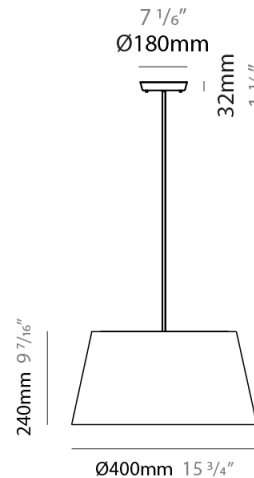

EXCENTRICA SUSPENSION

D51020-

base number   Finish
Options

1. To build a product code in our configurator select the specify button on the base model # product page
2. To build a manual product code on this datasheet choose from the options listed below in blue font and add the suffix to the base model #

GENERAL

Series: Excentrica
Partner: Fambuena
Division: Design
Installation: Suspension
Product Type: Pendant
Mounting Location: Ceiling
Light Distribution: Direct

PHYSICAL

Shape: Cylinder
Diameter (mm): 400
Diameter (in): 15 ³/₄
Height (mm): 240
Height (in): 9 ⁷/₁₆
Max. Overall Height (mm): 2240
Max. Overall Height (in): 88 ³/₁₆
Diffuser: Cotton Shade
Fixture Finish: WHI / BLK / BRA
Fixture Material: Metal
Cable Details: Cable length 2000mm / 79"

ELECTRICAL

Number of Lamps: 1
Lamp Type: LED Retrofit
Lamp Shape: A19
Bulb Included: Bulb Not Included
Max. Wattage Per Lamp (W): 7
Lamp Base: E26
Input Voltage (V): 120
Upon Request: 277Vac / GU24

LED

OPTICAL

RATINGS AND CERTIFICATIONS

Certified By: Certified for North American Standards
IP rating: IP20