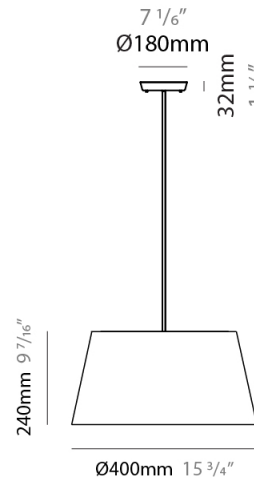

PROJECT	_____
TYPE	_____
SPECIFIER	_____
QUANTITY	_____
DATE	_____

EXCENTRICA SUSPENSION

D51020-

base number   Finish
Options

1. To build a product code in our configurator select the specify button on the base model # product page
2. To build a manual product code on this datasheet choose from the options listed below in blue font and add the suffix to the base model #

GENERAL

Series: Excentrica
Partner: Fambuena
Division: Design
Installation: Suspension
Product Type: Pendant
Mounting Location: Ceiling
Light Distribution: Direct

PHYSICAL

Shape: Cylinder
Diameter (mm): 400
Diameter (in): 15 3/4
Height (mm): 240
Height (in): 9 7/16
Max. Overall Height (mm): 2240
Max. Overall Height (in): 88 3/16
Diffuser: Cotton Shade
Fixture Finish: WHI / BLK / BRA
Fixture Material: Metal
Cable Details: Cable length 2000mm / 79"

ELECTRICAL

Number of Lamps: 1
Lamp Type: LED Retrofit
Lamp Shape: A19
Bulb Included: Bulb Not Included
Max. Wattage Per Lamp (W): 7
Lamp Base: E26
Input Voltage (V): 120
Upon Request: 277Vac / GU24

LED

OPTICAL

RATINGS AND CERTIFICATIONS

Certified By: Certified for North American Standards
IP rating: IP20