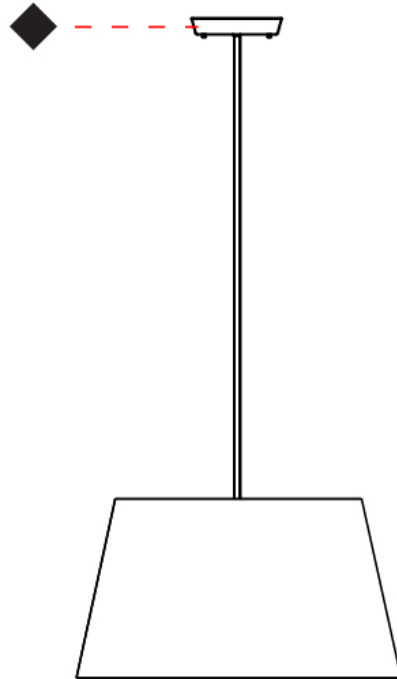

EXCENTRICA SUSPENSION

D51020-

PROJECT

TYPE

SPECIFIER

QUANTITY

DATE