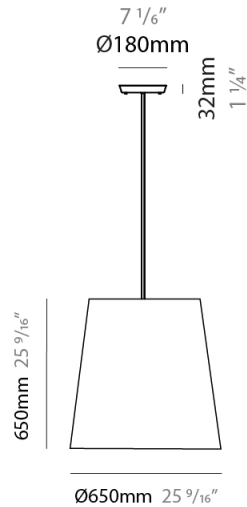

EXCENTRICA SUSPENSION

D51021-

base number   Finish
Options

1. To build a product code in our configurator select the specify button on the base model # product page
2. To build a manual product code on this datasheet choose from the options listed below in blue font and add the suffix to the base model #

GENERAL

Series: Excentrica
Brand: Fambuena
Division: Design
Mounting Type: Suspension
Mounting Location: Ceiling
Subcategory: Ambient

PHYSICAL

Shape: Cylinder
Diameter (mm): 650
Diameter (in): 25 9/16
Height (mm): 650
Height (in): 25 9/16
Max. Overall Height (mm): 2650
Max. Overall Height (in): 104 5/16
Light Distribution: Direct
Diffuser: Cotton Shade
Fixture Finish: WHI / BLK / BRA / PWT
Fixture Material: Metal
Cable Details: Cable length 2000mm / 79"

ELECTRICAL

Number of Lamps: 1
Lamp Type: LED Retrofit
Lamp Shape: A19
Bulb Included: Bulb Not Included
Max. Wattage Per Lamp (W): 12
Lamp Base: E26
Input Voltage (V): 120
Upon Request: 277Vac / GU24

LED

OPTICAL

RATINGS AND CERTIFICATIONS

Certified By: Certified for North American Standards
IP rating: IP20

PROJECT	_____
TYPE	_____
SPECIFIER	_____
QUANTITY	_____
DATE	_____