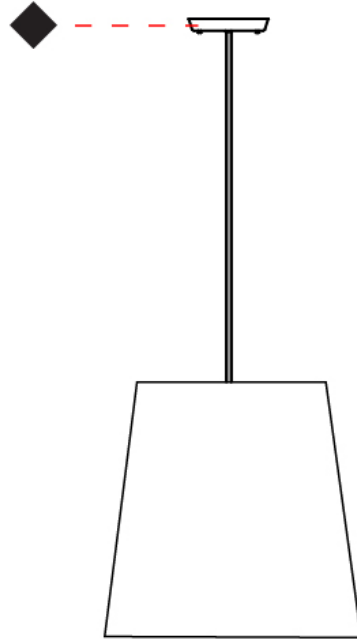

EXCENTRICA SUSPENSION

D51021-

PROJECT _____

TYPE _____

SPECIFIER _____

QUANTITY _____

DATE _____