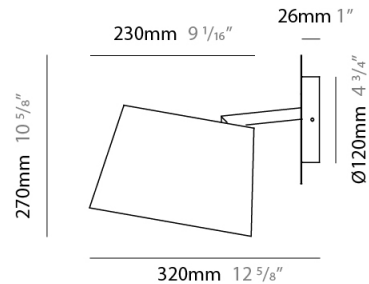

PROJECT
TYPE
SPECIFIER
QUANTITY
DATE

EXCENTRICA SURFACE

D53011-

base number   Finish
Options

1. To build a product code in our configurator select the specify button on the base model # product page
2. To build a manual product code on this datasheet choose from the options listed below in blue font and add the suffix to the base model #

GENERAL

Series: Excentrica
Brand: Fambuena
Division: Design
Mounting Type: Surface
Mounting Location: Wall
Subcategory: Ambient

PHYSICAL

Shape: Cylinder
Diameter (mm): 230
Diameter (in): 9 1/16
Height (mm): 270
Height (in): 10 5/8
Extension (mm): 320
Extension (in): 12 5/8
Light Distribution: Direct
Diffuser: Cotton Shade
[Fixture Finish: WHI / BLK / BRA / PWT](#)
Fixture Material: Metal

ELECTRICAL

Number of Lamps: 1
Lamp Type: LED Retrofit
Lamp Shape: B10
Bulb Included: Bulb Not Included
Max. Wattage Per Lamp (W): 4
Lamp Base: E12
Input Voltage (V): 120

LED

OPTICAL

RATINGS AND CERTIFICATIONS

Certified By: Certified for North American Standards
IP rating: IP20