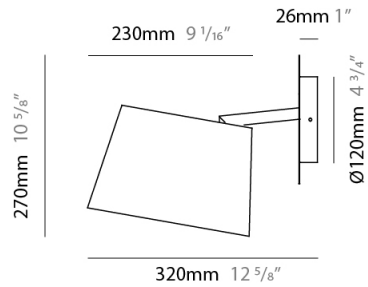

PROJECT _____
TYPE _____
SPECIFIER _____
QUANTITY _____
DATE _____

EXCENTRICA SURFACE

D53011-

base number   Finish
Options

1. To build a product code in our configurator select the specify button on the base model # product page
2. To build a manual product code on this datasheet choose from the options listed below in blue font and add the suffix to the base model #

GENERAL

Series: Excentrica _____
Brand: Fambuena _____
Division: Design _____
Mounting Type: Surface _____
Mounting Location: Wall _____
Subcategory: Ambient _____

PHYSICAL

Shape: Cylinder _____
Diameter (mm): 230 _____
Diameter (in): 9 1/16 _____
Height (mm): 270 _____
Height (in): 10 5/8 _____
Extension (mm): 320 _____
Extension (in): 12 5/8 _____
Light Distribution: Direct _____
Diffuser: Cotton Shade _____
Fixture Finish: WHI / BLK / BRA / PWT _____
Fixture Material: Metal _____

ELECTRICAL

Number of Lamps: 1 _____
Lamp Type: LED Retrofit _____
Lamp Shape: B10 _____
Bulb Included: Bulb Not Included _____
Max. Wattage Per Lamp (W): 4 _____
Lamp Base: E12 _____
Input Voltage (V): 120 _____

LED

OPTICAL

RATINGS AND CERTIFICATIONS

Certified By: Certified for North American Standards _____
IP rating: IP20 _____