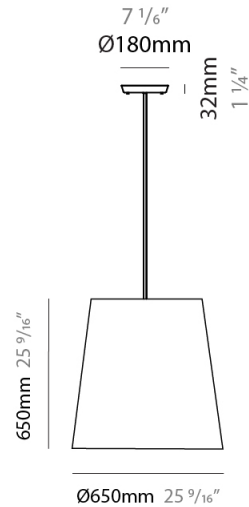

EXCENTRICA SUSPENSION

D51021-

base number   Finish
Options

1. To build a product code in our configurator select the specify button on the base model # product page
2. To build a manual product code on this datasheet choose from the options listed below in blue font and add the suffix to the base model #

GENERAL

Series: Excentrica
Brand: Fambuena
Division: Design
Mounting Type: Suspension
Mounting Location: Ceiling
Subcategory: Ambient

PHYSICAL

Shape: Cylinder
Diameter (mm): 650
Diameter (in): 25 9/16
Height (mm): 650
Height (in): 25 9/16
Max. Overall Height (mm): 2650
Max. Overall Height (in): 104 5/16
Light Distribution: Direct
Diffuser: Cotton Shade
Fixture Finish: WHI / BLK / BRA / PWT
Fixture Material: Metal
Cable Details: Cable length 2000mm / 79"

ELECTRICAL

Number of Lamps: 1
Lamp Type: LED Retrofit
Lamp Shape: A19
Bulb Included: Bulb Not Included
Max. Wattage Per Lamp (W): 12
Lamp Base: E26
Input Voltage (V): 120
Upon Request: 277Vac / GU24

LED

OPTICAL

RATINGS AND CERTIFICATIONS

Certified By: Certified for North American Standards
IP rating: IP20

PROJECT	_____
TYPE	_____
SPECIFIER	_____
QUANTITY	_____
DATE	_____