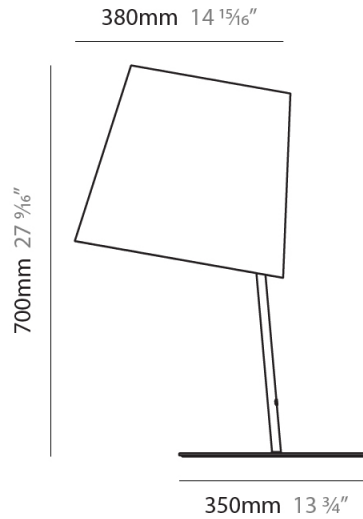

PROJECT	_____
TYPE	_____
SPECIFIER	_____
QUANTITY	_____
DATE	_____

EXCENTRICA PORTABLE

D54006-

base number   Finish
Options

1. To build a product code in our configurator select the specify button on the base model # product page
2. To build a manual product code on this datasheet choose from the options listed below in blue font and add the suffix to the base model #

GENERAL

Series: Excentrica
Partner: Fambuena
Division: Design
Installation: Portable
Product Type: Table
Mounting Location: Table
Light Distribution: Direct

PHYSICAL

Shape: Cylinder
Diameter (mm): 380
Diameter (in): 14 ¹⁵/₁₆
Height (mm): 700
Height (in): 27 ⁹/₁₆
Diffuser: Cotton Shade
Fixture Finish: WHI / BLK
Fixture Material: Metal
Upon Request: Bolt Down

ELECTRICAL

Number of Lamps: 1
Lamp Type: LED Retrofit
Lamp Shape: A19
Bulb Included: Bulb Not Included
Max. Wattage Per Lamp (W): 7
Lamp Base: E26
Input Voltage (V): 120
Upon Request: 277Vac / GU24

LED

OPTICAL

RATINGS AND CERTIFICATIONS

Certified By: Certified for North American Standards
IP rating: IP20