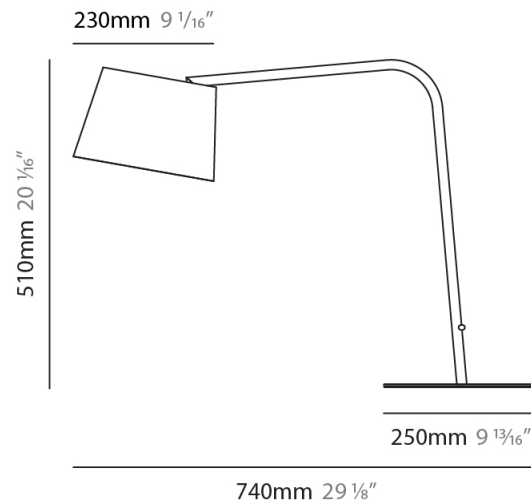

PROJECT
TYPE
SPECIFIER
QUANTITY
DATE

EXCENTRICA PORTABLE

D54008-

base number   Finish
Options

1. To build a product code in our configurator select the specify button on the base model # product page
2. To build a manual product code on this datasheet choose from the options listed below in blue font and add the suffix to the base model #

GENERAL

Series: Excentrica
Partner: Fambuena
Division: Design
Installation: Portable
Product Type: Table
Mounting Location: Table
Light Distribution: Direct

PHYSICAL

Shape: Cylinder
Diameter (mm): 230
Diameter (in): 9 1/16
Height (mm): 510
Height (in): 20 1/16
Extension (mm): 740
Extension (in): 29 1/8
Diffuser: Cotton Shade
Fixture Finish: WHI / BLK
Holder Finish: WHI / BLK
Fixture Material: Metal
Upon Request: Bolt Down

ELECTRICAL

Number of Lamps: 1
Lamp Type: LED Retrofit
Lamp Shape: B10
Bulb Included: Bulb Not Included
Max. Wattage Per Lamp (W): 4
Lamp Base: E12
Input Voltage (V): 120

LED

OPTICAL

RATINGS AND CERTIFICATIONS

Certified By: Certified for North American Standards
IP rating: IP20