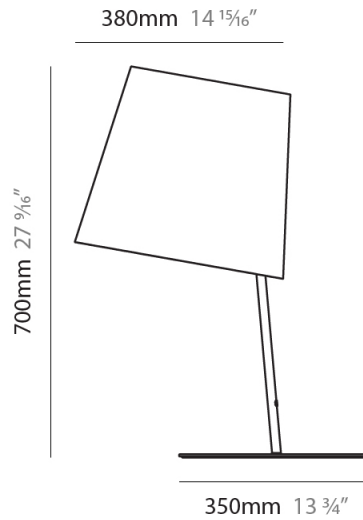

EXCENTRICA PORTABLE

D54006- : D54006-WHI

base number

1. To build a product code in our configurator select the specify button on the base model # product page
2. To build a manual product code on this datasheet choose from the options listed below in blue font and add the suffix to the base model #

GENERAL

Series: Excentrica
Partner: Fambuena
Division: Design
Installation: Portable
Product Type: Table
Mounting Location: Table
Light Distribution: Direct

PHYSICAL

Shape: Cylinder
Diameter (mm): 380
Diameter (in): 14 ¹⁵/₁₆
Height (mm): 700
Height (in): 27 ⁹/₁₆
Weight (kg): 5
Weight (lbs): 11
Diffuser: Cotton Shade
Holder Finish: White
Fixture Material: Metal

ELECTRICAL

Number of Lamps: 1
Lamp Type: LED Retrofit
Lamp Shape: A19
Bulb Included: Bulb Not Included
Total Output Wattage (W): 7
Max. Wattage Per Lamp (W): 7
Lamp Base: E26
Input Voltage (V): 120

LED

OPTICAL

RATINGS AND CERTIFICATIONS

Certified By: CSA Certified to UL and CSA Standards
IP rating: IP20

PROJECT	
TYPE	
SPECIFIER	
QUANTITY	
DATE