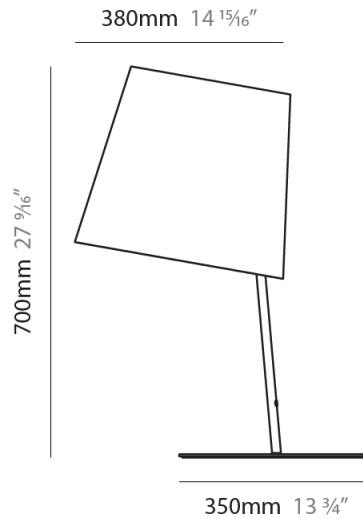

PROJECT
TYPE
SPECIFIER
QUANTITY
DATE

EXCENTRICA PORTABLE

D54046- -

base number	Finish Options	Finish Options

1. To build a product code in our configurator select the specify button on the base model # product page
2. To build a manual product code on this datasheet choose from the options listed below in blue font and add the suffix to the base model #

GENERAL

Series: Excentrica
Brand: Fambuena
Division: Design
Mounting Type: Portable
Mounting Location: Table
Subcategory: Table

PHYSICAL

Shape: Cylinder
Diameter (mm): 380
Diameter (in): 14 ¹⁵/₁₆
Height (mm): 700
Height (in): 27 ⁹/₁₆
Light Distribution: Direct
Diffuser: Cotton Shade
[Fixture Finish: BRA / PWT](#)
Holder Finish: BLM / WHM
Fixture Material: Metal / Marble
Upon Request: Bolt Down

ELECTRICAL

Number of Lamps: 1
Lamp Type: LED Retrofit
Lamp Shape: A19
Bulb Included: Bulb Not Included
Max. Wattage Per Lamp (W): 7
Lamp Base: E26
Input Voltage (V): 120
Upon Request: 277Vac / GU24

LED

OPTICAL

RATINGS AND CERTIFICATIONS

Certified By: Certified for North American Standards
IP rating: IP20