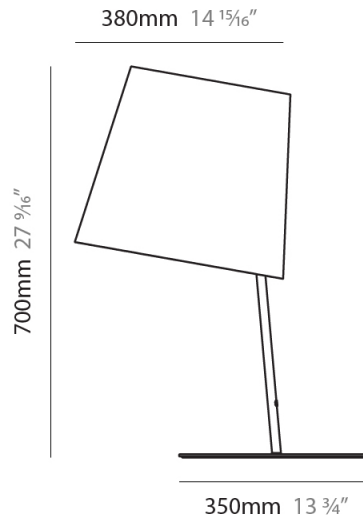

EXCENTRICA PORTABLE

D54046- _____ - _____

base number   Finish Options   Finish Options

1. To build a product code in our configurator select the specify button on the base model # product page
2. To build a manual product code on this datasheet choose from the options listed below in blue font and add the suffix to the base model #

GENERAL

Series: Excentrica
Partner: Fambuena
Division: Design
Installation: Portable
Product Type: Table
Mounting Location: Table
Light Distribution: Direct

PHYSICAL

Shape: Cylinder
Diameter (mm): 380
Diameter (in): 14 ¹⁵/₁₆
Height (mm): 700
Height (in): 27 ⁹/₁₆
Diffuser: Cotton Shade
Fixture Finish: [BRA / PWT](#)
Holder Finish: [BLM / WHM](#)
Fixture Material: [Metal / Marble](#)
Upon Request: Bolt Down

ELECTRICAL

Number of Lamps: 1
Lamp Type: LED Retrofit
Lamp Shape: A19
Bulb Included: Bulb Not Included
Max. Wattage Per Lamp (W): 7
Lamp Base: E26
Input Voltage (V): 120
Upon Request: 277Vac / GU24

LED

OPTICAL

RATINGS AND CERTIFICATIONS

Certified By: Certified for North American Standards
IP rating: IP20

PROJECT
TYPE
SPECIFIER
QUANTITY
DATE