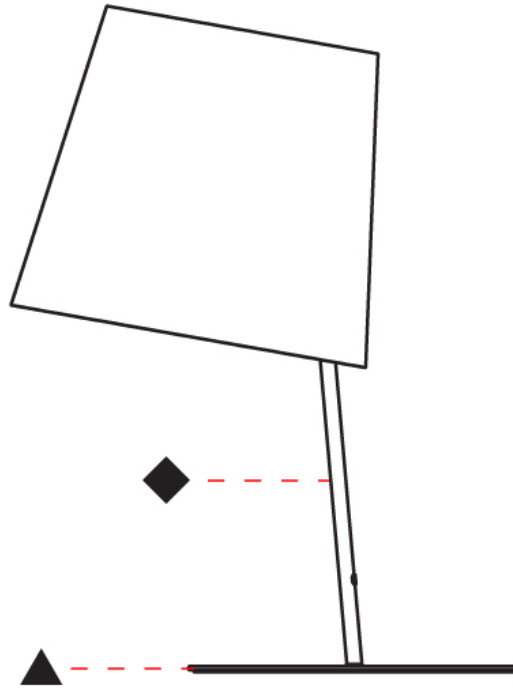

D54046-

PROJECT	_____
TYPE	_____
SPECIFIER	_____
QUANTITY	_____
DATE	_____