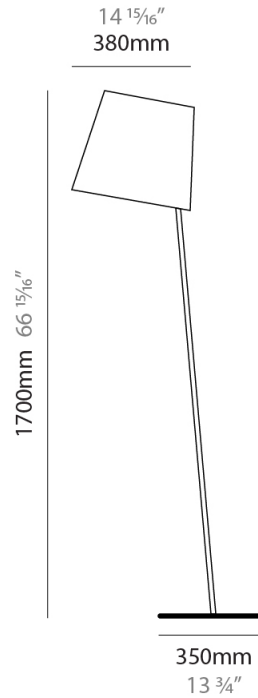

EXCENTRICA PORTABLE

D54009-

base number   Finish
Options

PROJECT
TYPE
SPECIFIER
QUANTITY
DATE

1. To build a product code in our configurator select the specify button on the base model # product page
2. To build a manual product code on this datasheet choose from the options listed below in blue font and add the suffix to the base model #

GENERAL

Series: Excentrica
Partner: Fambuena
Division: Design
Installation: Portable
Product Type: Floor
Mounting Location: Floor
Light Distribution: Direct

PHYSICAL

Shape: Abstract
Diameter (mm): 380
Diameter (in): 14 ¹⁵/₁₆
Height (mm): 1700
Height (in): 66 ¹⁵/₁₆
Diffuser: Cotton Shade
Fixture Finish: WHI / BLK
Holder Finish: WHI / BLK
Fixture Material: Metal
Upon Request: Bolt Down

ELECTRICAL

Number of Lamps: 1
Lamp Type: LED Retrofit
Lamp Shape: A19
Bulb Included: Bulb Not Included
Max. Wattage Per Lamp (W): 12
Lamp Base: E26
Input Voltage (V): 120
Upon Request: 277Vac / GU24

LED

OPTICAL

RATINGS AND CERTIFICATIONS

Certified By: Certified for North American Standards
IP rating: IP20