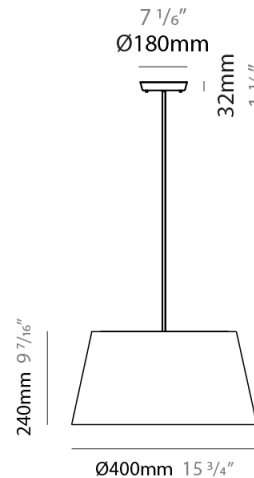

EXCENTRICA SUSPENSION

D51020-

base number   Finish
Options

1. To build a product code in our configurator select the specify button on the base model # product page
2. To build a manual product code on this datasheet choose from the options listed below in blue font and add the suffix to the base model #

GENERAL

Series: Excentrica
Partner: Fambuena
Division: Design
Installation: Suspension
Product Type: Pendant
Mounting Location: Ceiling
Light Distribution: Direct

PHYSICAL

Shape: Cylinder
Diameter (mm): 400
Diameter (in): 15 3/4
Height (mm): 240
Height (in): 9 7/16
Max. Overall Height (mm): 2240
Max. Overall Height (in): 88 3/16
Diffuser: Cotton Shade
Fixture Finish: WHI / BLK / BRA
Fixture Material: Metal
Cable Details: Cable length 2000mm / 79"

ELECTRICAL

Number of Lamps: 1
Lamp Type: LED Retrofit
Lamp Shape: A19
Bulb Included: Bulb Not Included
Max. Wattage Per Lamp (W): 7
Lamp Base: E26
Input Voltage (V): 120
Upon Request: 277Vac / GU24

LED

OPTICAL

RATINGS AND CERTIFICATIONS

Certified By: Certified for North American Standards
IP rating: IP20