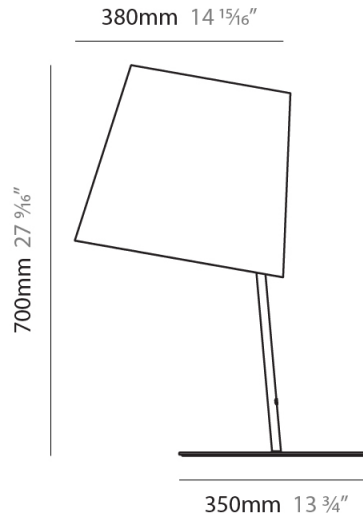

EXCENTRICA PORTABLE

D54006-

base number   Finish
Options

PROJECT	_____
TYPE	_____
SPECIFIER	_____
QUANTITY	_____
DATE	_____

1. To build a product code in our configurator select the specify button on the base model # product page
2. To build a manual product code on this datasheet choose from the options listed below in blue font and add the suffix to the base model #

GENERAL

Series: Excentrica
Partner: Fambuena
Division: Design
Installation: Portable
Product Type: Table
Mounting Location: Table
Light Distribution: Direct

PHYSICAL

Shape: Cylinder
Diameter (mm): 380
Diameter (in): 14 ¹⁵/₁₆
Height (mm): 700
Height (in): 27 ⁹/₁₆
Diffuser: Cotton Shade
Fixture Finish: WHI / BLK
Fixture Material: Metal
Upon Request: Bolt Down

ELECTRICAL

Number of Lamps: 1
Lamp Type: LED Retrofit
Lamp Shape: A19
Bulb Included: Bulb Not Included
Max. Wattage Per Lamp (W): 7
Lamp Base: E26
Input Voltage (V): 120
Upon Request: 277Vac / GU24

LED

OPTICAL

RATINGS AND CERTIFICATIONS

Certified By: Certified for North American Standards
IP rating: IP20