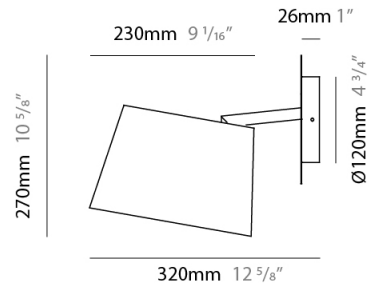

PROJECT _____
TYPE _____
SPECIFIER _____
QUANTITY _____
DATE _____

EXCENTRICA SURFACE

D53011-

base number   Finish
Options

1. To build a product code in our configurator select the specify button on the base model # product page
2. To build a manual product code on this datasheet choose from the options listed below in blue font and add the suffix to the base model #

GENERAL

Series: Excentrica _____
Partner: Fambuena _____
Division: Design _____
Installation: Surface _____
Product Type: Wall Surface _____
Mounting Location: Wall _____
Light Distribution: Direct _____

PHYSICAL

Shape: Cylinder _____
Diameter (mm): 230 _____
Diameter (in): 9 1/16 _____
Height (mm): 270 _____
Height (in): 10 5/8 _____
Extension (mm): 320 _____
Extension (in): 12 5/8 _____
Diffuser: Cotton Shade _____
Fixture Finish: WHI / BLK / BRA / PWT _____
Fixture Material: Metal _____

ELECTRICAL

Number of Lamps: 1 _____
Lamp Type: LED Retrofit _____
Lamp Shape: B10 _____
Bulb Included: Bulb Not Included _____
Max. Wattage Per Lamp (W): 4 _____
Lamp Base: E12 _____
Input Voltage (V): 120 _____

LED

OPTICAL

RATINGS AND CERTIFICATIONS

Certified By: Certified for North American Standards _____
IP rating: IP20 _____