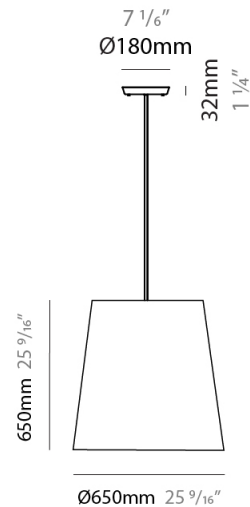

EXCENTRICA SUSPENSION

D51021-

base number   Finish
Options

1. To build a product code in our configurator select the specify button on the base model # product page
2. To build a manual product code on this datasheet choose from the options listed below in blue font and add the suffix to the base model #

GENERAL

Series: Excentrica
Partner: Fambuena
Division: Design
Installation: Suspension
Product Type: Pendant
Mounting Location: Ceiling
Light Distribution: Direct

PHYSICAL

Shape: Cylinder
Diameter (mm): 650
Diameter (in): 25 ⁹/₁₆"
Height (mm): 650
Height (in): 25 ⁹/₁₆"
Max. Overall Height (mm): 2650
Max. Overall Height (in): 104 ⁵/₁₆"
Diffuser: Cotton Shade
Fixture Finish: WHI / BLK / BRA
Fixture Material: Metal
Cable Details: Cable length 2000mm / 79"

ELECTRICAL

Number of Lamps: 1
Lamp Type: LED Retrofit
Lamp Shape: A19
Bulb Included: Bulb Not Included
Max. Wattage Per Lamp (W): 12
Lamp Base: E26
Input Voltage (V): 120
Upon Request: 277Vac / GU24

LED

OPTICAL

RATINGS AND CERTIFICATIONS

Certified By: Certified for North American Standards
IP rating: IP20

PROJECT
TYPE
SPECIFIER
QUANTITY
DATE