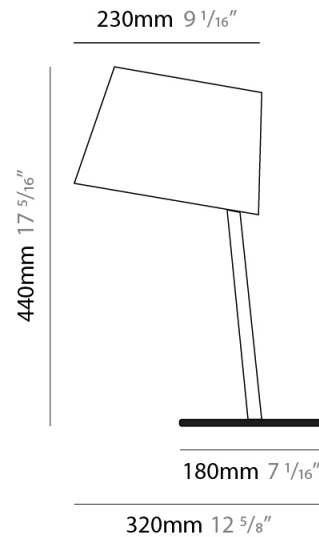

EXCENTRICA PORTABLE

D54007-

base number   Finish
Options

PROJECT	_____
TYPE	_____
SPECIFIER	_____
QUANTITY	_____
DATE	_____

1. To build a product code in our configurator select the specify button on the base model # product page
2. To build a manual product code on this datasheet choose from the options listed below in blue font and add the suffix to the base model #

GENERAL

Series: Excentrica
Partner: Fambuena
Division: Design
Installation: Portable
Product Type: Table
Mounting Location: Table
Light Distribution: Direct

PHYSICAL

Shape: Cylinder
Diameter (mm): 230
Diameter (in): 9 1/16
Height (mm): 440
Height (in): 17 5/16
Diffuser: Cotton Shade
Fixture Finish: WHI / BLK
Holder Finish: WHI / BLK
Fixture Material: Metal
Upon Request: Bolt Down

ELECTRICAL

Number of Lamps: 1
Lamp Type: LED Retrofit
Lamp Shape: B10
Bulb Included: Bulb Not Included
Max. Wattage Per Lamp (W): 4
Lamp Base: E12
Input Voltage (V): 120

LED

OPTICAL

RATINGS AND CERTIFICATIONS

Certified By: Certified for North American Standards
IP rating: IP20