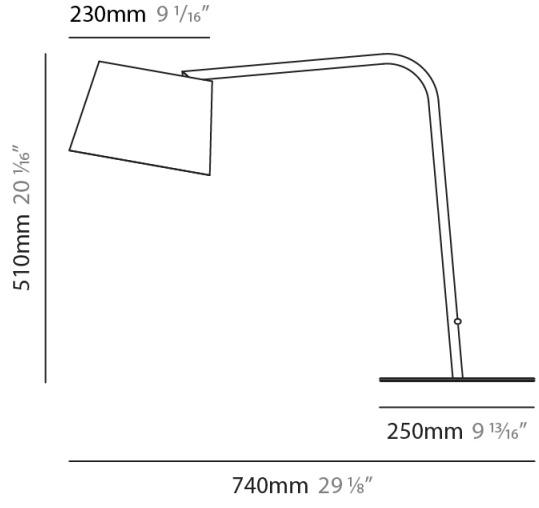

EXCENTRICA PORTABLE

D54008-

base number   Finish
Options

PROJECT	_____
TYPE	_____
SPECIFIER	_____
QUANTITY	_____
DATE	_____

1. To build a product code in our configurator select the specify button on the base model # product page
2. To build a manual product code on this datasheet choose from the options listed below in blue font and add the suffix to the base model #

GENERAL

Series: Excentrica
Partner: Fambuena
Division: Design
Installation: Portable
Product Type: Table
Mounting Location: Table
Light Distribution: Direct

PHYSICAL

Shape: Cylinder
Diameter (mm): 230
Diameter (in): 9 1/16
Height (mm): 510
Height (in): 20 1/16
Extension (mm): 740
Extension (in): 29 1/8
Diffuser: Cotton Shade
Fixture Finish: WHI / BLK
Holder Finish: WHI / BLK
Fixture Material: Metal
Upon Request: Bolt Down

ELECTRICAL

Number of Lamps: 1
Lamp Type: LED Retrofit
Lamp Shape: B10
Bulb Included: Bulb Not Included
Max. Wattage Per Lamp (W): 4
Lamp Base: E12
Input Voltage (V): 120

LED

OPTICAL

RATINGS AND CERTIFICATIONS

Certified By: Certified for North American Standards
IP rating: IP20