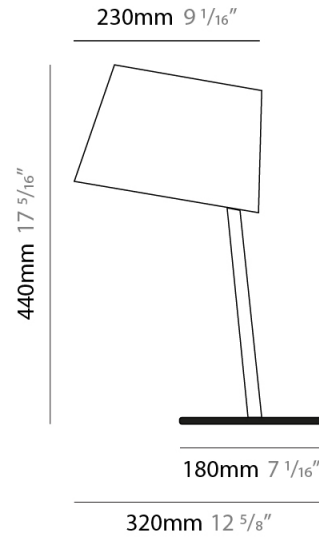

EXCENTRICA PORTABLE

D54007-

base number   Finish
Options

PROJECT
TYPE
SPECIFIER
QUANTITY
DATE

1. To build a product code in our configurator select the specify button on the base model # product page
2. To build a manual product code on this datasheet choose from the options listed below in blue font and add the suffix to the base model #

GENERAL

Series: Excentrica
Partner: Fambuena
Division: Design
Installation: Portable
Product Type: Table
Mounting Location: Table
Light Distribution: Direct

PHYSICAL

Shape: Cylinder
Diameter (mm): 230
Diameter (in): 9 1/16
Height (mm): 440
Height (in): 17 5/16
Diffuser: Cotton Shade
Fixture Finish: WHI / BLK
Holder Finish: WHI / BLK
Fixture Material: Metal
Upon Request: Bolt Down

ELECTRICAL

Number of Lamps: 1
Lamp Type: LED Retrofit
Lamp Shape: B10
Bulb Included: Bulb Not Included
Max. Wattage Per Lamp (W): 4
Lamp Base: E12
Input Voltage (V): 120

LED

OPTICAL

RATINGS AND CERTIFICATIONS

Certified By: Certified for North American Standards
IP rating: IP20