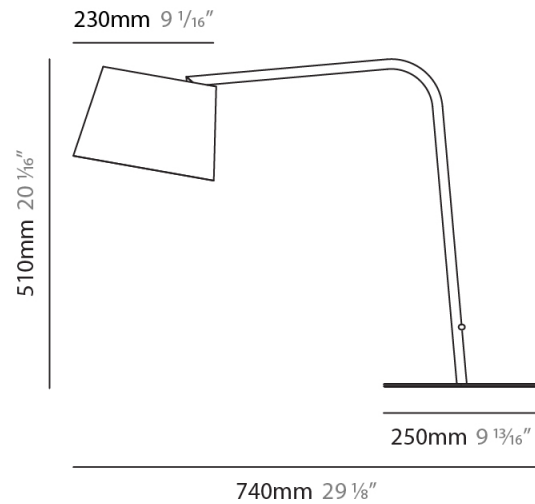

EXCENTRICA PORTABLE

D54048- -

base number   Finish Options   Finish Options

1. To build a product code in our configurator select the specify button on the base model # product page
2. To build a manual product code on this datasheet choose from the options listed below in blue font and add the suffix to the base model #

GENERAL

Series: Excentrica
Partner: Fambuena
Division: Design
Installation: Portable
Product Type: Table
Mounting Location: Table
Light Distribution: Direct

PHYSICAL

Shape: Cylinder
Diameter (mm): 230
Diameter (in): 9 1/16
Height (mm): 510
Height (in): 20 1/16
Extension (mm): 740
Extension (in): 29 1/8
Diffuser: Cotton Shade
Fixture Finish: [BRA / PWT](#)
Holder Finish: [BLM / WHM](#)
Fixture Material: Metal / Marble
Upon Request: Bolt Down

ELECTRICAL

Number of Lamps: 1
Lamp Type: LED Retrofit
Lamp Shape: B10
Bulb Included: Bulb Not Included
Max. Wattage Per Lamp (W): 4
Lamp Base: E12
Input Voltage (V): 120

LED

OPTICAL

RATINGS AND CERTIFICATIONS

Certified By: Certified for North American Standards
IP rating: IP20

PROJECT
TYPE
SPECIFIER
QUANTITY
DATE