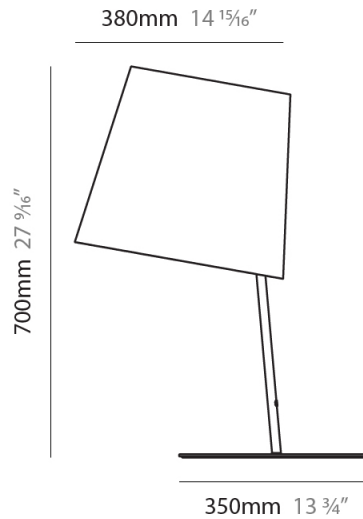

EXCENTRICA PORTABLE

D54046- _____ - _____

base number   Finish Options   Finish Options

1. To build a product code in our configurator select the specify button on the base model # product page
2. To build a manual product code on this datasheet choose from the options listed below in blue font and add the suffix to the base model #

GENERAL

Series: Excentrica
Brand: Fambuena
Division: Design
Mounting Type: Portable
Mounting Location: Table
Subcategory: Table

PHYSICAL

Shape: Cylinder
Diameter (mm): 380
Diameter (in): 14 ¹⁵/₁₆
Height (mm): 700
Height (in): 27 ⁹/₁₆
Light Distribution: Direct
Diffuser: Cotton Shade
[Fixture Finish: BRA / PWT](#)
Holder Finish: BLM / WHM
Fixture Material: Metal / Marble
Upon Request: Bolt Down

ELECTRICAL

Number of Lamps: 1
Lamp Type: LED Retrofit
Lamp Shape: A19
Bulb Included: Bulb Not Included
Max. Wattage Per Lamp (W): 7
Lamp Base: E26
Input Voltage (V): 120
Upon Request: 277Vac / GU24

LED

OPTICAL

RATINGS AND CERTIFICATIONS

Certified By: Certified for North American Standards
IP rating: IP20

PROJECT
TYPE
SPECIFIER
QUANTITY
DATE