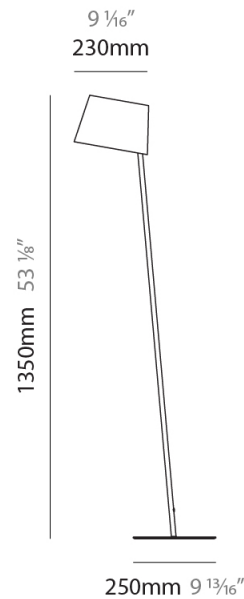

EXCENTRICA PORTABLE

D54051- _____

base number   Finish Options   Finish Options

1. To build a product code in our configurator select the specify button on the base model # product page
2. To build a manual product code on this datasheet choose from the options listed below in blue font and add the suffix to the base model #

GENERAL

Series: Excentrica
Brand: Fambuena
Division: Design
Mounting Type: Portable
Mounting Location: Floor
Subcategory: Floor

PHYSICAL

Shape: Cylinder
Diameter (mm): 230
Diameter (in): 9 1/16
Height (mm): 1350
Height (in): 53 1/8
Light Distribution: Direct
Diffuser: Cotton Shade
Fixture Finish: [BRA](#) / [PWT](#)
Holder Finish: BLM / WHM
Fixture Material: Metal / Marble

ELECTRICAL

Number of Lamps: 1
Lamp Type: LED Retrofit
Lamp Shape: B10
Bulb Included: Bulb Not Included
Max. Wattage Per Lamp (W): 4
Lamp Base: E12
Input Voltage (V): 120

LED

OPTICAL

RATINGS AND CERTIFICATIONS

Certified By: Certified for North American Standards
IP rating: IP20

PROJECT
TYPE
SPECIFIER
QUANTITY
DATE