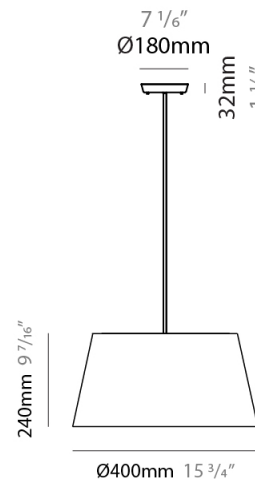

EXCENTRICA SUSPENSION

D51020-

base number   Finish
Options

1. To build a product code in our configurator select the specify button on the base model # product page
2. To build a manual product code on this datasheet choose from the options listed below in blue font and add the suffix to the base model #

GENERAL

Series: Excentrica
Brand: Fambuena
Division: Design
Mounting Type: Suspension
Mounting Location: Ceiling
Subcategory: Pendant

PHYSICAL

Shape: Cylinder
Diameter (mm): 400
Diameter (in): 15 3/4
Height (mm): 240
Height (in): 9 7/16
Max. Overall Height (mm): 2240
Max. Overall Height (in): 88 3/16
Light Distribution: Direct
Diffuser: Cotton Shade
Fixture Finish: WHI / BLK / BRA / PWT
Fixture Material: Metal
Cable Details: Cable length 2000mm / 79"

ELECTRICAL

Number of Lamps: 1
Lamp Type: LED Retrofit
Lamp Shape: A19
Bulb Included: Bulb Not Included
Max. Wattage Per Lamp (W): 7
Lamp Base: E26
Input Voltage (V): 120
Upon Request: 277Vac / GU24

LED

OPTICAL

RATINGS AND CERTIFICATIONS

Certified By: Certified for North American Standards
IP rating: IP20

PROJECT	_____
TYPE	_____
SPECIFIER	_____
QUANTITY	_____
DATE	_____