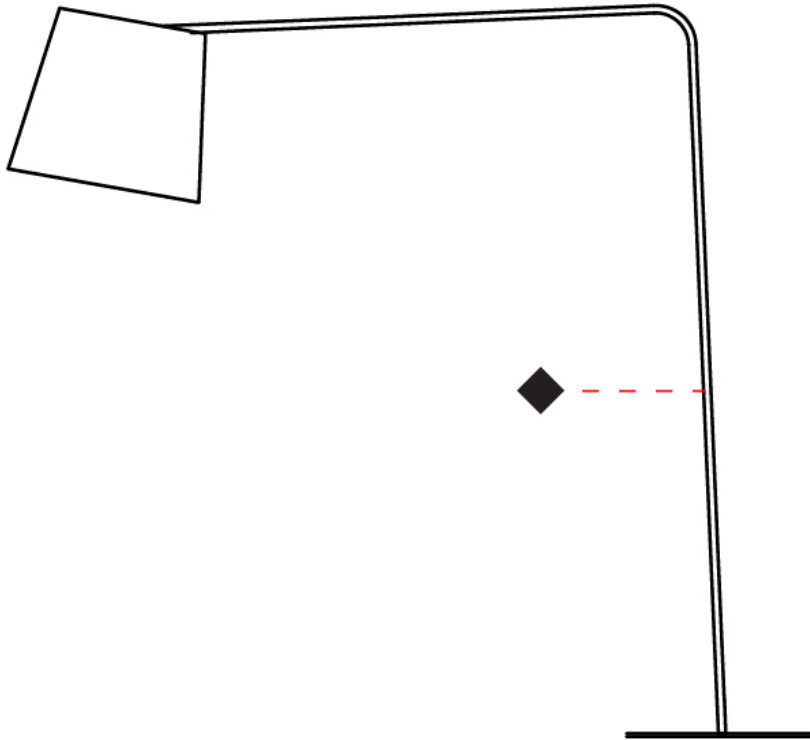

D54010-

PROJECT

TYPE

SPECIFIER

QUANTITY

DATE