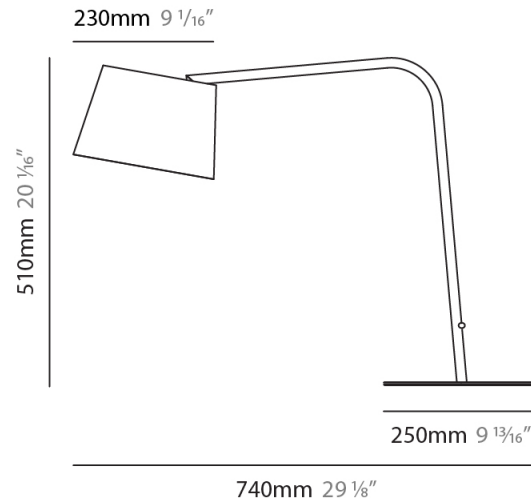

EXCENTRICA PORTABLE

D54008-

base number   Finish
Options

PROJECT	_____
TYPE	_____
SPECIFIER	_____
QUANTITY	_____
DATE	_____

1. To build a product code in our configurator select the specify button on the base model # product page
2. To build a manual product code on this datasheet choose from the options listed below in blue font and add the suffix to the base model #

GENERAL

Series: Excentrica
Brand: Fambuena
Division: Design
Mounting Type: Portable
Mounting Location: Table
Subcategory: Table

PHYSICAL

Shape: Cylinder
Diameter (mm): 230
Diameter (in): 9 1/16
Height (mm): 510
Height (in): 20 1/16
Extension (mm): 740
Extension (in): 29 1/8
Light Distribution: Direct
Diffuser: Cotton Shade
Fixture Finish: WHI / BLK
Holder Finish: WHI / BLK
Fixture Material: Metal
Upon Request: Bolt Down

ELECTRICAL

Number of Lamps: 1
Lamp Type: LED Retrofit
Lamp Shape: B10
Bulb Included: Bulb Not Included
Max. Wattage Per Lamp (W): 4
Lamp Base: E12
Input Voltage (V): 120

LED

OPTICAL

RATINGS AND CERTIFICATIONS

Certified By: Certified for North American Standards
IP rating: IP20