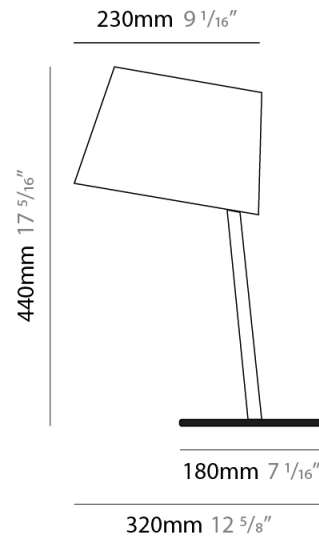

EXCENTRICA PORTABLE

D54007-

base number   Finish
Options

PROJECT
TYPE
SPECIFIER
QUANTITY
DATE

1. To build a product code in our configurator select the specify button on the base model # product page
2. To build a manual product code on this datasheet choose from the options listed below in blue font and add the suffix to the base model #

GENERAL

Series: Excentrica
Brand: Fambuena
Division: Design
Mounting Type: Portable
Mounting Location: Table
Subcategory: Table

PHYSICAL

Shape: Cylinder
Diameter (mm): 230
Diameter (in): 9 1/16
Height (mm): 440
Height (in): 17 5/16
Light Distribution: Direct
Diffuser: Cotton Shade
Fixture Finish: WHI / BLK
Holder Finish: WHI / BLK
Fixture Material: Metal
Upon Request: Bolt Down

ELECTRICAL

Number of Lamps: 1
Lamp Type: LED Retrofit
Lamp Shape: B10
Bulb Included: Bulb Not Included
Max. Wattage Per Lamp (W): 4
Lamp Base: E12
Input Voltage (V): 120

LED

OPTICAL

RATINGS AND CERTIFICATIONS

Certified By: Certified for North American Standards
IP rating: IP20