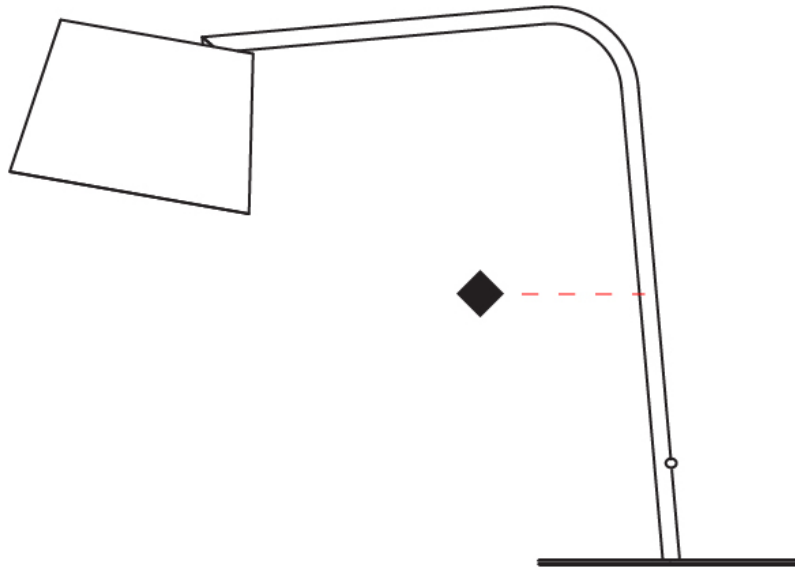

D54008-

PROJECT

TYPE

SPECIFIER

QUANTITY

DATE

D