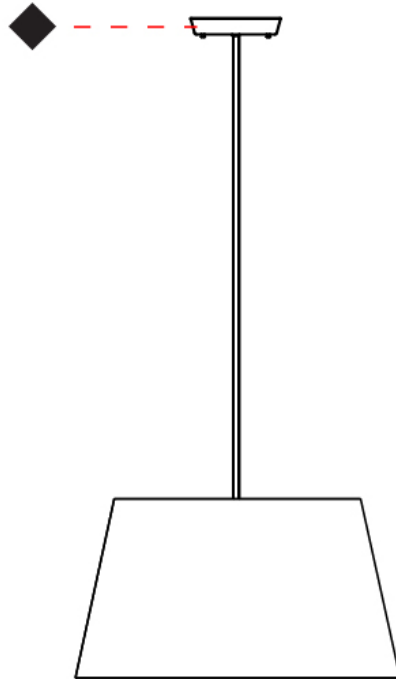

EXCENTRICA SUSPENSION

D51020-

PROJECT _____

TYPE _____

SPECIFIER _____

QUANTITY _____

DATE _____

D