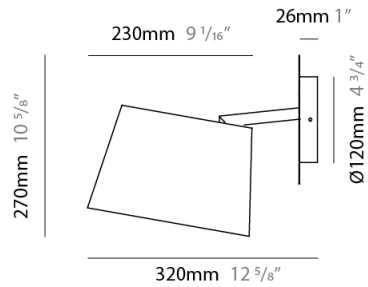

PROJECT
TYPE
SPECIFIER
QUANTITY
DATE

EXCENTRICA SURFACE

D53011-

base number   Finish
Options

1. To build a product code in our configurator select the specify button on the base model # product page
2. To build a manual product code on this datasheet choose from the options listed below in blue font and add the suffix to the base model #

GENERAL

Series: Excentrica
Brand: Fambuena
Division: Design
Mounting Type: Surface
Mounting Location: Wall
Subcategory: Ambient

PHYSICAL

Shape: Cylinder
Diameter (mm): 230
Diameter (in): 9 1/16
Height (mm): 270
Height (in): 10 5/8
Extension (mm): 320
Extension (in): 12 5/8
Light Distribution: Direct
Diffuser: Cotton Shade
[Fixture Finish: WHI / BLK / BRA / PWT](#)
Fixture Material: Metal

ELECTRICAL

Number of Lamps: 1
Lamp Type: LED Retrofit
Lamp Shape: B10
Bulb Included: Bulb Not Included
Max. Wattage Per Lamp (W): 4
Lamp Base: E12
Input Voltage (V): 120

LED

OPTICAL

RATINGS AND CERTIFICATIONS

Certified By: Certified for North American Standards
IP rating: IP20