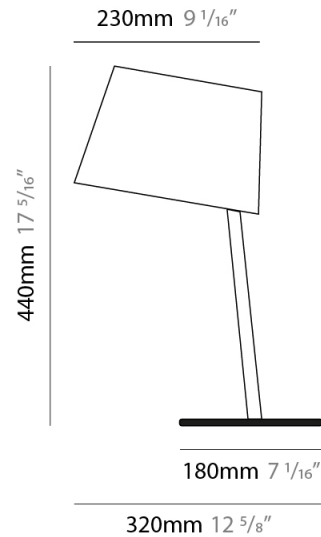

EXCENTRICA PORTABLE

D54047- _____ - _____

base number   Finish Options   Finish Options

1. To build a product code in our configurator select the specify button on the base model # product page
2. To build a manual product code on this datasheet choose from the options listed below in blue font and add the suffix to the base model #

GENERAL

Series: Excentrica
Brand: Fambuena
Division: Design
Mounting Type: Portable
Mounting Location: Table
Subcategory: Table

PHYSICAL

Shape: Cylinder
Diameter (mm): 230
Diameter (in): 9 1/16
Height (mm): 440
Height (in): 17 5/16
Light Distribution: Direct
Diffuser: Cotton Shade
Fixture Finish: [BRA / PWT](#)
Holder Finish: [BLM / WHM](#)
Fixture Material: [Metal / Marble](#)
Upon Request: Bolt Down

ELECTRICAL

Number of Lamps: 1
Lamp Type: LED Retrofit
Lamp Shape: B10
Bulb Included: Bulb Not Included
Max. Wattage Per Lamp (W): 4
Lamp Base: E12
Input Voltage (V): 120

LED

OPTICAL

RATINGS AND CERTIFICATIONS

Certified By: Certified for North American Standards
IP rating: IP20

PROJECT
TYPE
SPECIFIER
QUANTITY
DATE