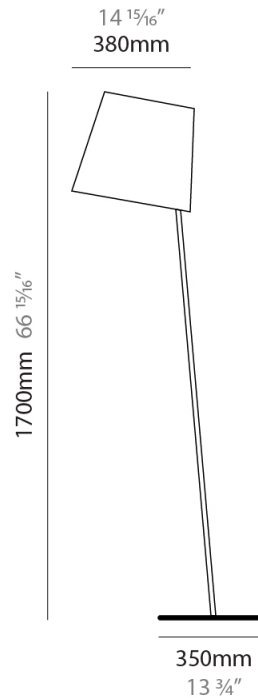

EXCENTRICA PORTABLE

D54049- _____ - _____

base number   Finish Options   Finish Options

1. To build a product code in our configurator select the specify button on the base model # product page
2. To build a manual product code on this datasheet choose from the options listed below in blue font and add the suffix to the base model #

GENERAL

Series: Excentrica
Brand: Fambuena
Division: Design
Mounting Type: Portable
Mounting Location: Floor
Subcategory: Floor

PHYSICAL

Shape: Abstract
Diameter (mm): 380
Diameter (in): 14 ¹⁵/₁₆
Height (mm): 1700
Height (in): 66 ¹⁵/₁₆
Light Distribution: Direct
Diffuser: Cotton Shade
[Fixture Finish: BRA / PWT](#)
Holder Finish: BLM / WHM
Fixture Material: Metal / Marble
Upon Request: Bolt Down

ELECTRICAL

Number of Lamps: 1
Lamp Type: LED Retrofit
Lamp Shape: A19
Bulb Included: Bulb Not Included
Max. Wattage Per Lamp (W): 12
Lamp Base: E26
Input Voltage (V): 120
Upon Request: 277Vac / GU24

LED

OPTICAL

RATINGS AND CERTIFICATIONS

Certified By: Certified for North American Standards
IP rating: IP20

PROJECT _____
TYPE _____
SPECIFIER _____
QUANTITY _____
DATE _____