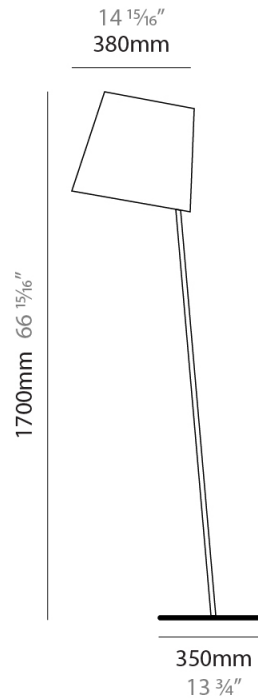

EXCENTRICA PORTABLE

D54049- _____ - _____

base number   Finish Options   Finish Options

1. To build a product code in our configurator select the specify button on the base model # product page
2. To build a manual product code on this datasheet choose from the options listed below in blue font and add the suffix to the base model #

GENERAL

Series: Excentrica
Brand: Fambuena
Division: Design
Mounting Type: Portable
Mounting Location: Floor
Subcategory: Floor

PHYSICAL

Shape: Abstract
Diameter (mm): 380
Diameter (in): 14 ¹⁵/₁₆
Height (mm): 1700
Height (in): 66 ¹⁵/₁₆
Light Distribution: Direct
Diffuser: Cotton Shade
Fixture Finish: [BRA / PWT](#)
Holder Finish: BLM / WHM
Fixture Material: Metal / Marble
Upon Request: Bolt Down

ELECTRICAL

Number of Lamps: 1
Lamp Type: LED Retrofit
Lamp Shape: A19
Bulb Included: Bulb Not Included
Max. Wattage Per Lamp (W): 12
Lamp Base: E26
Input Voltage (V): 120
Upon Request: 277Vac / GU24

LED

OPTICAL

RATINGS AND CERTIFICATIONS

Certified By: Certified for North American Standards
IP rating: IP20

PROJECT
TYPE
SPECIFIER
QUANTITY
DATE