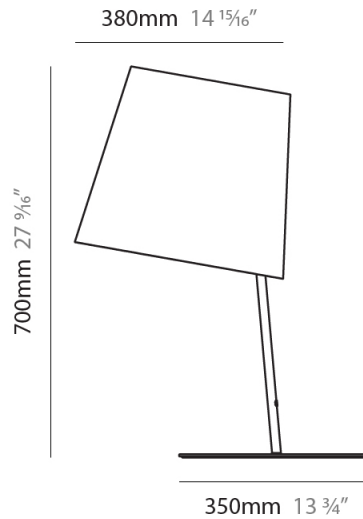

EXCENTRICA PORTABLE

D54046- -

base number   Finish Options   Finish Options

1. To build a product code in our configurator select the specify button on the base model # product page
2. To build a manual product code on this datasheet choose from the options listed below in blue font and add the suffix to the base model #

GENERAL

Series: Excentrica
Brand: Fambuena
Division: Design
Mounting Type: Portable
Mounting Location: Table
Subcategory: Table

PHYSICAL

Shape: Cylinder
Diameter (mm): 380
Diameter (in): 14 ¹⁵/₁₆
Height (mm): 700
Height (in): 27 ⁹/₁₆
Light Distribution: Direct
Diffuser: Cotton Shade
Fixture Finish: [BRA](#) / [PWT](#)
Holder Finish: [BLM](#) / [WHM](#)
Fixture Material: Metal / Marble
Upon Request: Bolt Down

ELECTRICAL

Number of Lamps: 1
Lamp Type: LED Retrofit
Lamp Shape: A19
Bulb Included: Bulb Not Included
Max. Wattage Per Lamp (W): 7
Lamp Base: E26
Input Voltage (V): 120
Upon Request: 277Vac / GU24

LED

OPTICAL

RATINGS AND CERTIFICATIONS

Certified By: Certified for North American Standards
IP rating: IP20

PROJECT _____
TYPE _____
SPECIFIER _____
QUANTITY _____
DATE _____