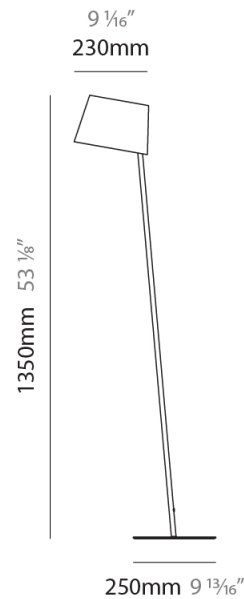

EXCENTRICA PORTABLE

D54051- -
base number   Finish Options   Finish Options

1. To build a product code in our configurator select the specify button on the base model # product page
2. To build a manual product code on this datasheet choose from the options listed below in blue font and add the suffix to the base model #

GENERAL

Series: Excentrica
Brand: Fambuena
Division: Design
Mounting Type: Portable
Mounting Location: Floor
Subcategory: Floor

PHYSICAL

Shape: Cylinder
Diameter (mm): 230
Diameter (in): 9 1/16
Height (mm): 1350
Height (in): 53 1/8
Light Distribution: Direct
Diffuser: Cotton Shade
Fixture Finish: [BRA / PWT](#)
Holder Finish: BLM / WHM
Fixture Material: Metal / Marble

ELECTRICAL

Number of Lamps: 1
Lamp Type: LED Retrofit
Lamp Shape: B10
Bulb Included: Bulb Not Included
Max. Wattage Per Lamp (W): 4
Lamp Base: E12
Input Voltage (V): 120

LED

OPTICAL

RATINGS AND CERTIFICATIONS

Certified By: Certified for North American Standards
IP rating: IP20

PROJECT
TYPE
SPECIFIER
QUANTITY
DATE