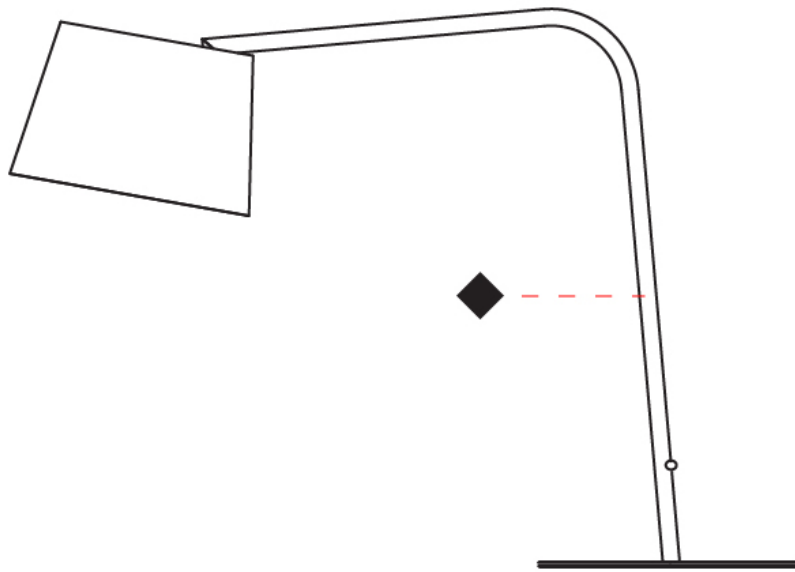

D54008-

PROJECT _____

TYPE _____

SPECIFIER _____

QUANTITY _____

DATE _____