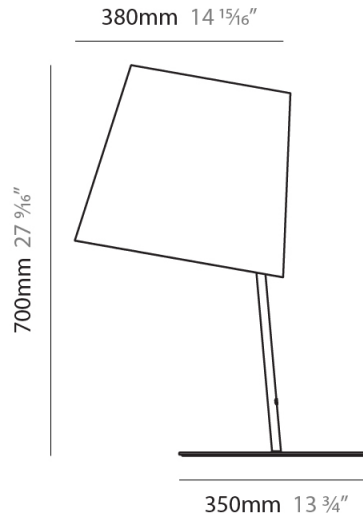

EXCENTRICA PORTABLE

D54006-

base number   Finish
Options

PROJECT
TYPE
SPECIFIER
QUANTITY
DATE

1. To build a product code in our configurator select the specify button on the base model # product page
2. To build a manual product code on this datasheet choose from the options listed below in blue font and add the suffix to the base model #

GENERAL

Series: Excentrica
Brand: Fambuena
Division: Design
Mounting Type: Portable
Mounting Location: Table
Subcategory: Table

PHYSICAL

Shape: Cylinder
Diameter (mm): 380
Diameter (in): 14 ¹⁵/₁₆
Height (mm): 700
Height (in): 27 ⁹/₁₆
Light Distribution: Direct
Diffuser: Cotton Shade
Fixture Finish: WHI / BLK
Fixture Material: Metal
Upon Request: Bolt Down

ELECTRICAL

Number of Lamps: 1
Lamp Type: LED Retrofit
Lamp Shape: A19
Bulb Included: Bulb Not Included
Max. Wattage Per Lamp (W): 7
Lamp Base: E26
Input Voltage (V): 120
Upon Request: 277Vac / GU24

LED

OPTICAL

RATINGS AND CERTIFICATIONS

Certified By: Certified for North American Standards
IP rating: IP20