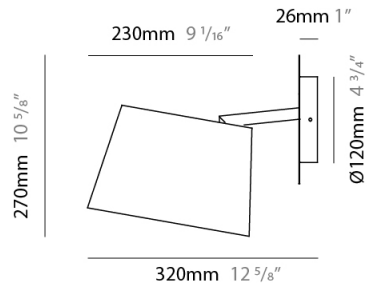

EXCENTRICA SURFACE

D53011-

base number   Finish
Options

PROJECT	_____
TYPE	_____
SPECIFIER	_____
QUANTITY	_____
DATE	_____

1. To build a product code in our configurator select the specify button on the base model # product page
2. To build a manual product code on this datasheet choose from the options listed below in blue font and add the suffix to the base model #

GENERAL

Series: Excentrica
Brand: Fambuena
Division: Design
Mounting Type: Surface
Mounting Location: Wall
Subcategory: Ambient

PHYSICAL

Shape: Cylinder
Diameter (mm): 230
Diameter (in): 9 1/16
Height (mm): 270
Height (in): 10 5/8
Extension (mm): 320
Extension (in): 12 5/8
Light Distribution: Direct
Diffuser: Cotton Shade
Fixture Finish: WHI / BLK / BRA / PWT
Fixture Material: Metal

ELECTRICAL

Number of Lamps: 1
Lamp Type: LED Retrofit
Lamp Shape: B10
Bulb Included: Bulb Not Included
Max. Wattage Per Lamp (W): 4
Lamp Base: E12
Input Voltage (V): 120

LED

OPTICAL

RATINGS AND CERTIFICATIONS

Certified By: Certified for North American Standards
IP rating: IP20