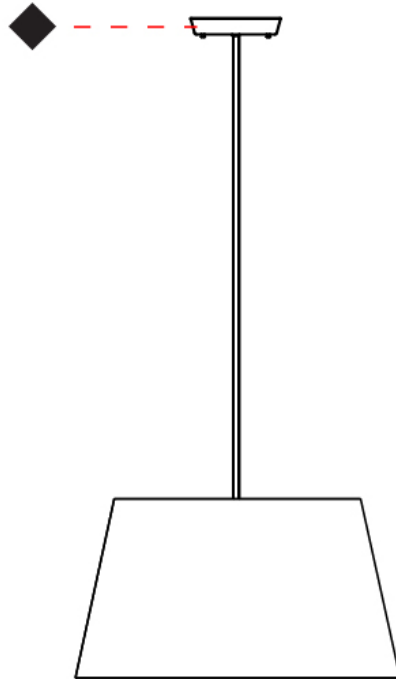

EXCENTRICA SUSPENSION

D51020-

PROJECT _____

TYPE _____

SPECIFIER _____

QUANTITY _____

DATE _____