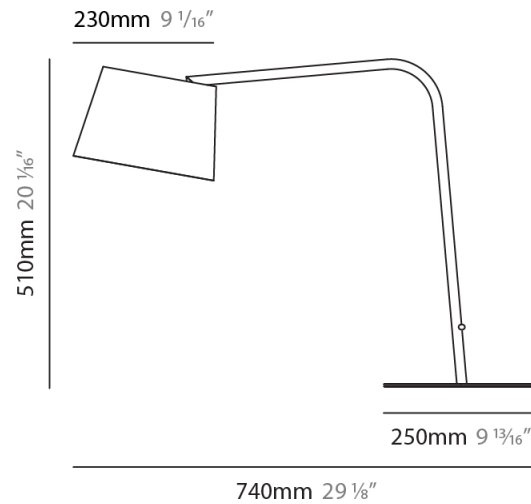

EXCENTRICA PORTABLE

D54048- -

base number   Finish Options   Finish Options

PROJECT _____
TYPE _____
SPECIFIER _____
QUANTITY _____
DATE _____

1. To build a product code in our configurator select the specify button on the base model # product page
2. To build a manual product code on this datasheet choose from the options listed below in blue font and add the suffix to the base model #

GENERAL

Series: Excentrica
Brand: Fambuena
Division: Design
Mounting Type: Portable
Mounting Location: Table
Subcategory: Table

PHYSICAL

Shape: Cylinder
Diameter (mm): 230
Diameter (in): 9 1/16
Height (mm): 510
Height (in): 20 1/16
Extension (mm): 740
Extension (in): 29 1/8
Light Distribution: Direct
Diffuser: Cotton Shade
Fixture Finish: BRA / PWT
Holder Finish: BLM / WHM
Fixture Material: Metal / Marble
Upon Request: Bolt Down

ELECTRICAL

Number of Lamps: 1
Lamp Type: LED Retrofit
Lamp Shape: B10
Bulb Included: Bulb Not Included
Max. Wattage Per Lamp (W): 4
Lamp Base: E12
Input Voltage (V): 120

LED

OPTICAL

RATINGS AND CERTIFICATIONS

Certified By: Certified for North American Standards
IP rating: IP20