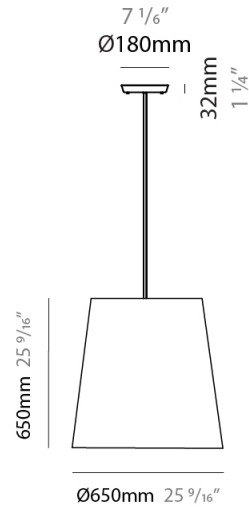

EXCENTRICA SUSPENSION

D51021-

base number   Finish
Options

1. To build a product code in our configurator select the specify button on the base model # product page
2. To build a manual product code on this datasheet choose from the options listed below in blue font and add the suffix to the base model #

GENERAL

Series: Excentrica
Brand: Fambuena
Division: Design
Mounting Type: Suspension
Mounting Location: Ceiling
Subcategory: Ambient

PHYSICAL

Shape: Cylinder
Diameter (mm): 650
Diameter (in): 25 ⁹/₁₆
Height (mm): 650
Height (in): 25 ⁹/₁₆
Max. Overall Height (mm): 2650
Max. Overall Height (in): 104 ⁵/₁₆
Light Distribution: Direct
Diffuser: Cotton Shade
Fixture Finish: WHI / BLK / BRA / PWT
Fixture Material: Metal
Cable Details: Cable length 2000mm / 79"

ELECTRICAL

Number of Lamps: 1
Lamp Type: LED Retrofit
Lamp Shape: A19
Bulb Included: Bulb Not Included
Max. Wattage Per Lamp (W): 12
Lamp Base: E26
Input Voltage (V): 120
Upon Request: 277Vac / GU24

LED

OPTICAL

RATINGS AND CERTIFICATIONS

Certified By: Certified for North American Standards
IP rating: IP20

PROJECT
TYPE
SPECIFIER
QUANTITY
DATE