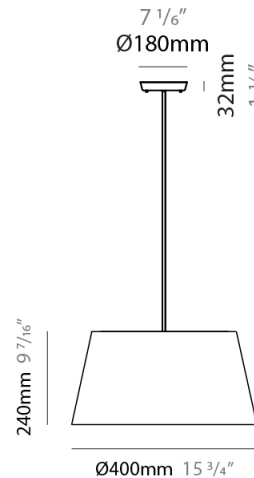

EXCENTRICA SUSPENSION

D51020-

base number   Finish
Options

1. To build a product code in our configurator select the specify button on the base model # product page
2. To build a manual product code on this datasheet choose from the options listed below in blue font and add the suffix to the base model #

GENERAL

Series: Excentrica
Brand: Fambuena
Division: Design
Mounting Type: Suspension
Mounting Location: Ceiling
Subcategory: Pendant

PHYSICAL

Shape: Cylinder
Diameter (mm): 400
Diameter (in): 15 ³/₄
Height (mm): 240
Height (in): 9 ⁷/₁₆
Max. Overall Height (mm): 2240
Max. Overall Height (in): 88 ³/₁₆
Light Distribution: Direct
Diffuser: Cotton Shade
Fixture Finish: WHI / BLK / BRA / PWT
Fixture Material: Metal
Cable Details: Cable length 2000mm / 79"

ELECTRICAL

Number of Lamps: 1
Lamp Type: LED Retrofit
Lamp Shape: A19
Bulb Included: Bulb Not Included
Max. Wattage Per Lamp (W): 7
Lamp Base: E26
Input Voltage (V): 120
Upon Request: 277Vac / GU24

LED

OPTICAL

RATINGS AND CERTIFICATIONS

Certified By: Certified for North American Standards
IP rating: IP20

PROJECT	_____
TYPE	_____
SPECIFIER	_____
QUANTITY	_____
DATE	_____