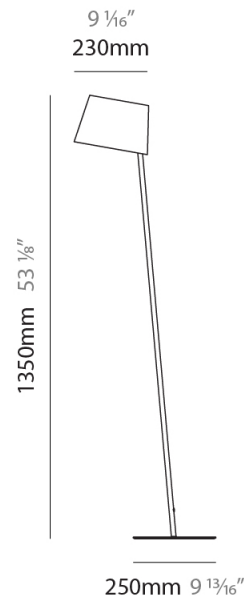

EXCENTRICA PORTABLE

D54051- -
base number   Finish   Finish
                         Options   Options

1. To build a product code in our configurator select the specify button on the base model # product page
2. To build a manual product code on this datasheet choose from the options listed below in blue font and add the suffix to the base model #

GENERAL

Series: Excentrica
Partner: Fambuena
Division: Design
Installation: Portable
Product Type: Floor
Mounting Location: Floor
Light Distribution: Direct

PHYSICAL

Shape: Cylinder
Diameter (mm): 230
Diameter (in): 9 ¹/₁₆
Height (mm): 1350
Height (in): 53 ¹/₈
Diffuser: Cotton Shade
Fixture Finish: [BRA / PWT](#)
Holder Finish: BLM / WHM
Fixture Material: Metal / Marble

ELECTRICAL

Number of Lamps: 1
Lamp Type: LED Retrofit
Lamp Shape: B10
Bulb Included: Bulb Not Included
Max. Wattage Per Lamp (W): 4
Lamp Base: E12
Input Voltage (V): 120

LED

OPTICAL

RATINGS AND CERTIFICATIONS

Certified By: Certified for North American Standards
IP rating: IP20

PROJECT
TYPE
SPECIFIER
QUANTITY
DATE