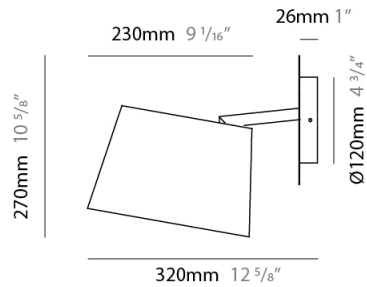

EXCENTRICA SURFACE

D53011-

base number   Finish
Options

1. To build a product code in our configurator select the specify button on the base model # product page
2. To build a manual product code on this datasheet choose from the options listed below in blue font and add the suffix to the base model #

GENERAL

Series: Excentrica _____
Partner: Fambuena _____
Division: Design _____
Installation: Surface _____
Product Type: Wall Surface _____
Mounting Location: Wall _____
Light Distribution: Direct _____

PHYSICAL

Shape: Cylinder _____
Diameter (mm): 230 _____
Diameter (in): 9 1/16 _____
Height (mm): 270 _____
Height (in): 10 5/8 _____
Extension (mm): 320 _____
Extension (in): 12 5/8 _____
Diffuser: Cotton Shade _____
Fixture Finish: WHI / BLK / BRA / PWT _____
Fixture Material: Metal _____

ELECTRICAL

Number of Lamps: 1 _____
Lamp Type: LED Retrofit _____
Lamp Shape: B10 _____
Bulb Included: Bulb Not Included _____
Max. Wattage Per Lamp (W): 4 _____
Lamp Base: E12 _____
Input Voltage (V): 120 _____

LED

OPTICAL

RATINGS AND CERTIFICATIONS

Certified By: Certified for North American Standards _____
IP rating: IP20 _____