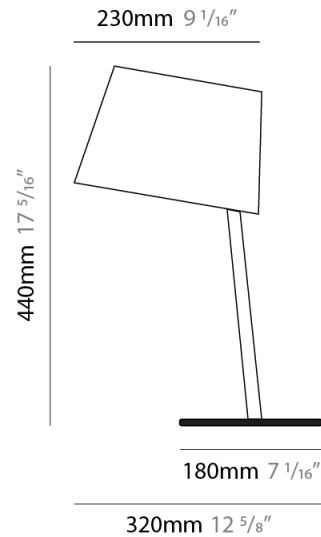

EXCENTRICA PORTABLE

D54047- -

base number   Finish Options   Finish Options

1. To build a product code in our configurator select the specify button on the base model # product page
2. To build a manual product code on this datasheet choose from the options listed below in blue font and add the suffix to the base model #

GENERAL

Series: Excentrica
Partner: Fambuena
Division: Design
Installation: Portable
Product Type: Table
Mounting Location: Table
Light Distribution: Direct

PHYSICAL

Shape: Cylinder
Diameter (mm): 230
Diameter (in): 9 1/16
Height (mm): 440
Height (in): 17 5/16
Diffuser: Cotton Shade
Fixture Finish: [BRA / PWT](#)
Holder Finish: [BLM / WHM](#)
Fixture Material: [Metal / Marble](#)
Upon Request: Bolt Down

ELECTRICAL

Number of Lamps: 1
Lamp Type: LED Retrofit
Lamp Shape: B10
Bulb Included: Bulb Not Included
Max. Wattage Per Lamp (W): 4
Lamp Base: E12
Input Voltage (V): 120

LED

OPTICAL

RATINGS AND CERTIFICATIONS

Certified By: Certified for North American Standards
IP rating: IP20

PROJECT
TYPE
SPECIFIER
QUANTITY
DATE