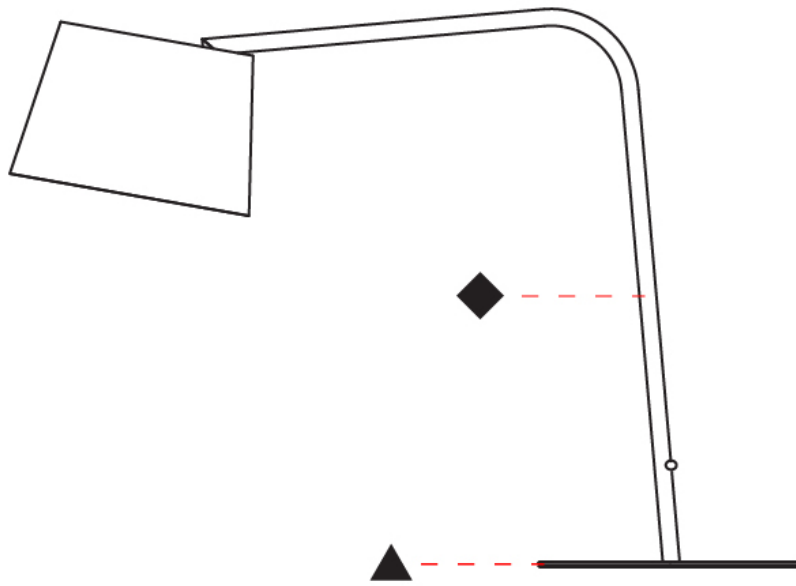

D54048-

PROJECT	_____
TYPE	_____
SPECIFIER	_____
QUANTITY	_____
DATE	_____