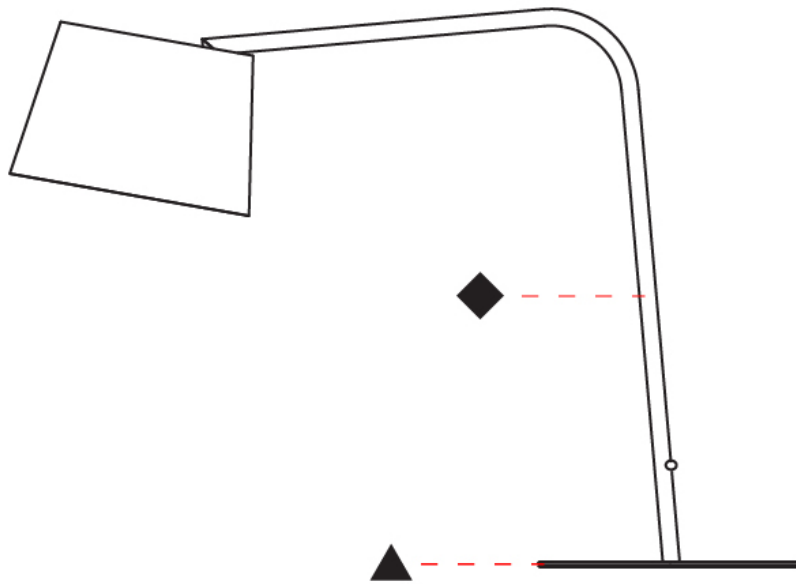

D54048-

PROJECT

TYPE

SPECIFIER

QUANTITY

DATE

D