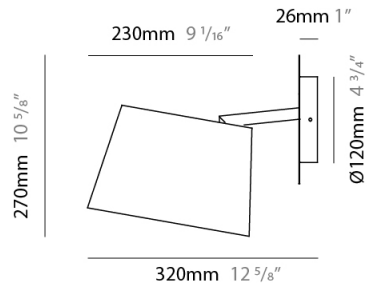

PROJECT
TYPE
SPECIFIER
QUANTITY
DATE

EXCENTRICA SURFACE

D53011-

base number   Finish
Options

1. To build a product code in our configurator select the specify button on the base model # product page
2. To build a manual product code on this datasheet choose from the options listed below in blue font and add the suffix to the base model #

GENERAL

Series: Excentrica
Brand: Fambuena
Division: Design
Mounting Type: Surface
Mounting Location: Wall
Subcategory: Ambient

PHYSICAL

Shape: Cylinder
Diameter (mm): 230
Diameter (in): 9 1/16
Height (mm): 270
Height (in): 10 5/8
Extension (mm): 320
Extension (in): 12 5/8
Light Distribution: Direct
Diffuser: Cotton Shade
Fixture Finish: WHI / BLK / BRA / PWT
Fixture Material: Metal

ELECTRICAL

Number of Lamps: 1
Lamp Type: LED Retrofit
Lamp Shape: B10
Bulb Included: Bulb Not Included
Max. Wattage Per Lamp (W): 4
Lamp Base: E12
Input Voltage (V): 120

LED

OPTICAL

RATINGS AND CERTIFICATIONS

Certified By: Certified for North American Standards
IP rating: IP20