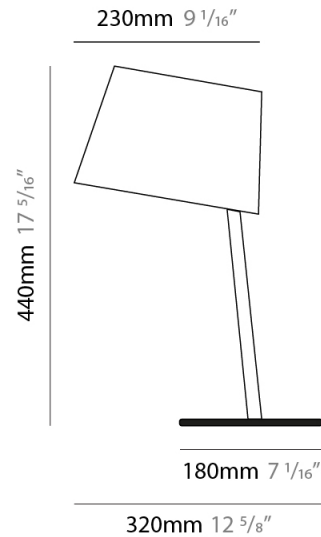

EXCENTRICA PORTABLE

D54047- _____ - _____

base number   Finish Options   Finish Options

1. To build a product code in our configurator select the specify button on the base model # product page
2. To build a manual product code on this datasheet choose from the options listed below in blue font and add the suffix to the base model #

GENERAL

Series: Excentrica
Brand: Fambuena
Division: Design
Mounting Type: Portable
Mounting Location: Table
Subcategory: Table

PHYSICAL

Shape: Cylinder
Diameter (mm): 230
Diameter (in): 9 1/16
Height (mm): 440
Height (in): 17 5/16
Light Distribution: Direct
Diffuser: Cotton Shade
Fixture Finish: [BRA / PWT](#)
Holder Finish: [BLM / WHM](#)
Fixture Material: Metal / Marble
Upon Request: Bolt Down

ELECTRICAL

Number of Lamps: 1
Lamp Type: LED Retrofit
Lamp Shape: B10
Bulb Included: Bulb Not Included
Max. Wattage Per Lamp (W): 4
Lamp Base: E12
Input Voltage (V): 120

LED

OPTICAL

RATINGS AND CERTIFICATIONS

Certified By: Certified for North American Standards
IP rating: IP20

PROJECT _____
TYPE _____
SPECIFIER _____
QUANTITY _____
DATE _____