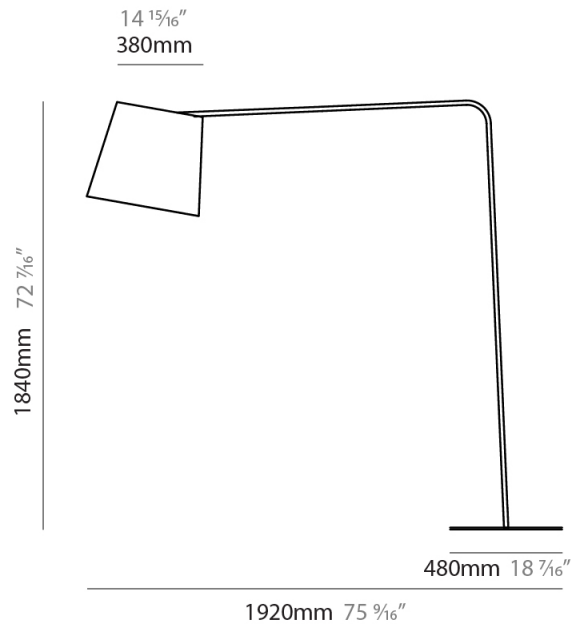

PROJECT
TYPE
SPECIFIER
QUANTITY
DATE

EXCENTRICA PORTABLE

D54010-

base number   Finish
Options

1. To build a product code in our configurator select the specify button on the base model # product page
2. To build a manual product code on this datasheet choose from the options listed below in blue font and add the suffix to the base model #

GENERAL

Series: Excentrica
Brand: Fambuena
Division: Design
Mounting Type: Portable
Mounting Location: Floor
Subcategory: Floor

PHYSICAL

Shape: Abstract
Diameter (mm): 380
Diameter (in): 14 ¹⁵/₁₆
Height (mm): 1840
Height (in): 72 ⁷/₁₆
Extension (mm): 1920
Extension (in): 75 ⁹/₁₆
Light Distribution: Direct
Diffuser: Cotton Shade
Fixture Finish: WHI / BLK
Holder Finish: WHI / BLK
Fixture Material: Metal
Upon Request: Bolt Down

ELECTRICAL

Number of Lamps: 1
Lamp Type: LED Retrofit
Lamp Shape: A19
Bulb Included: Bulb Not Included
Max. Wattage Per Lamp (W): 12
Lamp Base: E26
Input Voltage (V): 120
Upon Request: 277Vac / GU24

LED

OPTICAL

RATINGS AND CERTIFICATIONS

Certified By: Certified for North American Standards
IP rating: IP20