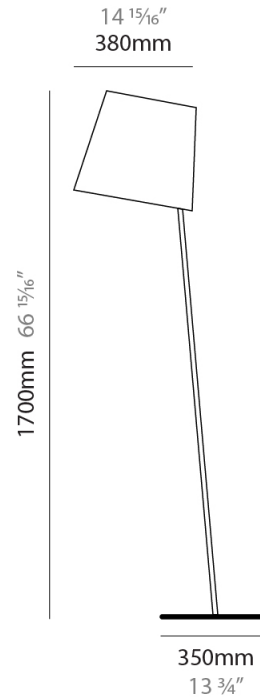

EXCENTRICA PORTABLE

D54009-

base number   Finish
Options

1. To build a product code in our configurator select the specify button on the base model # product page
2. To build a manual product code on this datasheet choose from the options listed below in blue font and add the suffix to the base model #

GENERAL

Series: Excentrica
Brand: Fambuena
Division: Design
Mounting Type: Portable
Mounting Location: Floor
Subcategory: Floor

PHYSICAL

Shape: Abstract
Diameter (mm): 380
Diameter (in): 14 ¹⁵/₁₆
Height (mm): 1700
Height (in): 66 ¹⁵/₁₆
Light Distribution: Direct
Diffuser: Cotton Shade
Fixture Finish: WHI / BLK
Holder Finish: WHI / BLK
Fixture Material: Metal
Upon Request: Bolt Down

ELECTRICAL

Number of Lamps: 1
Lamp Type: LED Retrofit
Lamp Shape: A19
Bulb Included: Bulb Not Included
Max. Wattage Per Lamp (W): 12
Lamp Base: E26
Input Voltage (V): 120
Upon Request: 277Vac / GU24

LED

OPTICAL

RATINGS AND CERTIFICATIONS

Certified By: Certified for North American Standards
IP rating: IP20

PROJECT	_____
TYPE	_____
SPECIFIER	_____
QUANTITY	_____
DATE	_____