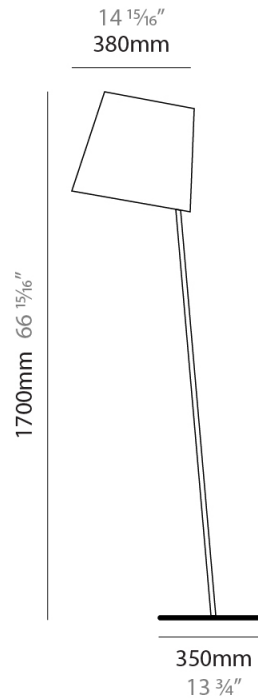

EXCENTRICA PORTABLE

D54049- _____ - _____

base number   Finish Options   Finish Options

1. To build a product code in our configurator select the specify button on the base model # product page
2. To build a manual product code on this datasheet choose from the options listed below in blue font and add the suffix to the base model #

GENERAL

Series: Excentrica
Partner: Fambuena
Division: Design
Installation: Portable
Product Type: Floor
Mounting Location: Floor
Light Distribution: Direct

PHYSICAL

Shape: Abstract
Diameter (mm): 380
Diameter (in): 14 ¹⁵/₁₆
Height (mm): 1700
Height (in): 66 ¹⁵/₁₆
Diffuser: Cotton Shade
Fixture Finish: [BRA / PWT](#)
Holder Finish: BLM / WHM
Fixture Material: Metal / Marble
Upon Request: Bolt Down

ELECTRICAL

Number of Lamps: 1
Lamp Type: LED Retrofit
Lamp Shape: A19
Bulb Included: Bulb Not Included
Max. Wattage Per Lamp (W): 12
Lamp Base: E26
Input Voltage (V): 120
Upon Request: 277Vac / GU24

LED

OPTICAL

RATINGS AND CERTIFICATIONS

Certified By: Certified for North American Standards
IP rating: IP20

PROJECT _____
TYPE _____
SPECIFIER _____
QUANTITY _____
DATE _____