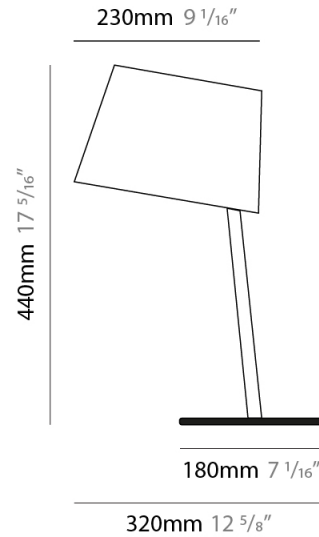

EXCENTRICA PORTABLE

D54007-

base number   Finish
Options

PROJECT
TYPE
SPECIFIER
QUANTITY
DATE

1. To build a product code in our configurator select the specify button on the base model # product page
2. To build a manual product code on this datasheet choose from the options listed below in blue font and add the suffix to the base model #

GENERAL

Series: Excentrica
Partner: Fambuena
Division: Design
Installation: Portable
Product Type: Table
Mounting Location: Table
Light Distribution: Direct

PHYSICAL

Shape: Cylinder
Diameter (mm): 230
Diameter (in): 9 1/16
Height (mm): 440
Height (in): 17 5/16
Diffuser: Cotton Shade
Fixture Finish: WHI / BLK
Holder Finish: WHI / BLK
Fixture Material: Metal
Upon Request: Bolt Down

ELECTRICAL

Number of Lamps: 1
Lamp Type: LED Retrofit
Lamp Shape: B10
Bulb Included: Bulb Not Included
Max. Wattage Per Lamp (W): 4
Lamp Base: E12
Input Voltage (V): 120

LED

OPTICAL

RATINGS AND CERTIFICATIONS

Certified By: Certified for North American Standards
IP rating: IP20