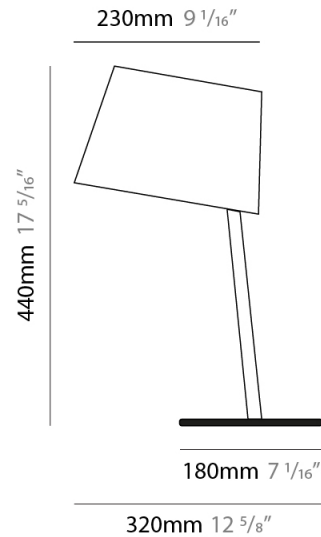

EXCENTRICA PORTABLE

D54047- -

base number   Finish Options   Finish Options

1. To build a product code in our configurator select the specify button on the base model # product page
2. To build a manual product code on this datasheet choose from the options listed below in blue font and add the suffix to the base model #

GENERAL

Series: Excentrica
Partner: Fambuena
Division: Design
Installation: Portable
Product Type: Table
Mounting Location: Table
Light Distribution: Direct

PHYSICAL

Shape: Cylinder
Diameter (mm): 230
Diameter (in): 9 1/16
Height (mm): 440
Height (in): 17 5/16
Diffuser: Cotton Shade
Fixture Finish: [BRA / PWT](#)
Holder Finish: [BLM / WHM](#)
Fixture Material: Metal / Marble
Upon Request: Bolt Down

ELECTRICAL

Number of Lamps: 1
Lamp Type: LED Retrofit
Lamp Shape: B10
Bulb Included: Bulb Not Included
Max. Wattage Per Lamp (W): 4
Lamp Base: E12
Input Voltage (V): 120

LED

OPTICAL

RATINGS AND CERTIFICATIONS

Certified By: Certified for North American Standards
IP rating: IP20

PROJECT _____
TYPE _____
SPECIFIER _____
QUANTITY _____
DATE _____