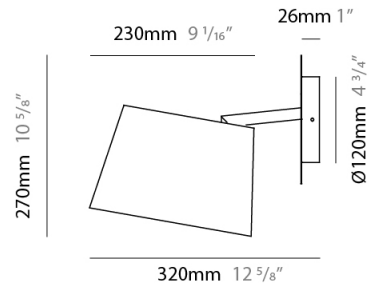

EXCENTRICA SURFACE

D53011-

base number   Finish
Options

1. To build a product code in our configurator select the specify button on the base model # product page
2. To build a manual product code on this datasheet choose from the options listed below in blue font and add the suffix to the base model #

GENERAL

Series: Excentrica _____
Partner: Fambuena _____
Division: Design _____
Installation: Surface _____
Product Type: Wall Surface _____
Mounting Location: Wall _____
Light Distribution: Direct _____

PHYSICAL

Shape: Cylinder _____
Diameter (mm): 230 _____
Diameter (in): 9 1/16 _____
Height (mm): 270 _____
Height (in): 10 5/8 _____
Extension (mm): 320 _____
Extension (in): 12 5/8 _____
Diffuser: Cotton Shade _____
Fixture Finish: WHI / BLK / BRA / PWT _____
Fixture Material: Metal _____

ELECTRICAL

Number of Lamps: 1 _____
Lamp Type: LED Retrofit _____
Lamp Shape: B10 _____
Bulb Included: Bulb Not Included _____
Max. Wattage Per Lamp (W): 4 _____
Lamp Base: E12 _____
Input Voltage (V): 120 _____

LED

OPTICAL

RATINGS AND CERTIFICATIONS

Certified By: Certified for North American Standards _____
IP rating: IP20 _____