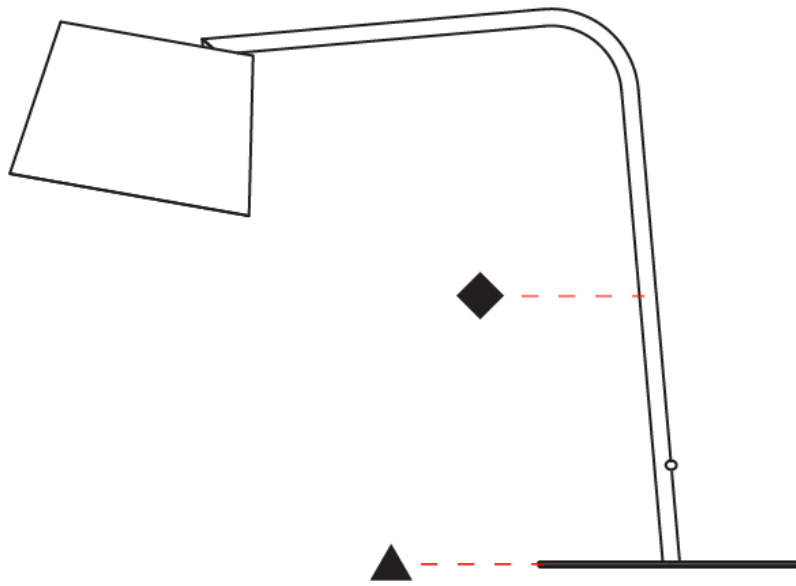

D54048-

PROJECT _____

TYPE _____

SPECIFIER _____

QUANTITY _____

DATE _____

D