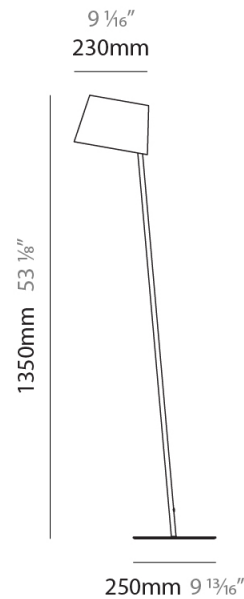

EXCENTRICA PORTABLE

D54051- -
base number   Finish Options   Finish Options

1. To build a product code in our configurator select the specify button on the base model # product page
2. To build a manual product code on this datasheet choose from the options listed below in blue font and add the suffix to the base model #

GENERAL

Series: Excentrica
Partner: Fambuena
Division: Design
Installation: Portable
Product Type: Floor
Mounting Location: Floor
Light Distribution: Direct

PHYSICAL

Shape: Cylinder
Diameter (mm): 230
Diameter (in): 9 1/16
Height (mm): 1350
Height (in): 53 1/8
Diffuser: Cotton Shade
Fixture Finish: [BRA / PWT](#)
Holder Finish: BLM / WHM
Fixture Material: Metal / Marble

ELECTRICAL

Number of Lamps: 1
Lamp Type: LED Retrofit
Lamp Shape: B10
Bulb Included: Bulb Not Included
Max. Wattage Per Lamp (W): 4
Lamp Base: E12
Input Voltage (V): 120

LED

OPTICAL

RATINGS AND CERTIFICATIONS

Certified By: Certified for North American Standards
IP rating: IP20

PROJECT
TYPE
SPECIFIER
QUANTITY
DATE