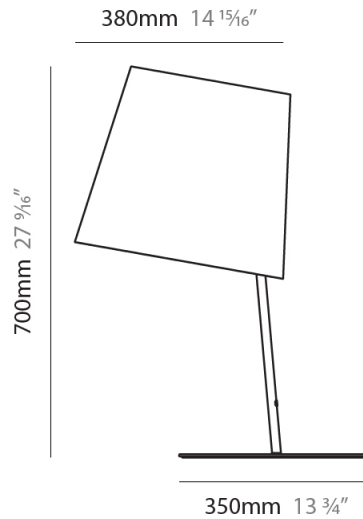

EXCENTRICA PORTABLE

D54046- -

base number   Finish Options   Finish Options

1. To build a product code in our configurator select the specify button on the base model # product page
2. To build a manual product code on this datasheet choose from the options listed below in blue font and add the suffix to the base model #

GENERAL

Series: Excentrica
Partner: Fambuena
Division: Design
Installation: Portable
Product Type: Table
Mounting Location: Table
Light Distribution: Direct

PHYSICAL

Shape: Cylinder
Diameter (mm): 380
Diameter (in): 14 ¹⁵/₁₆
Height (mm): 700
Height (in): 27 ⁹/₁₆
Diffuser: Cotton Shade
Fixture Finish: [BRA / PWT](#)
Holder Finish: [BLM / WHM](#)
Fixture Material: Metal / Marble
Upon Request: Bolt Down

ELECTRICAL

Number of Lamps: 1
Lamp Type: LED Retrofit
Lamp Shape: A19
Bulb Included: Bulb Not Included
Max. Wattage Per Lamp (W): 7
Lamp Base: E26
Input Voltage (V): 120
Upon Request: 277Vac / GU24

LED

OPTICAL

RATINGS AND CERTIFICATIONS

Certified By: Certified for North American Standards
IP rating: IP20

PROJECT
TYPE
SPECIFIER
QUANTITY
DATE