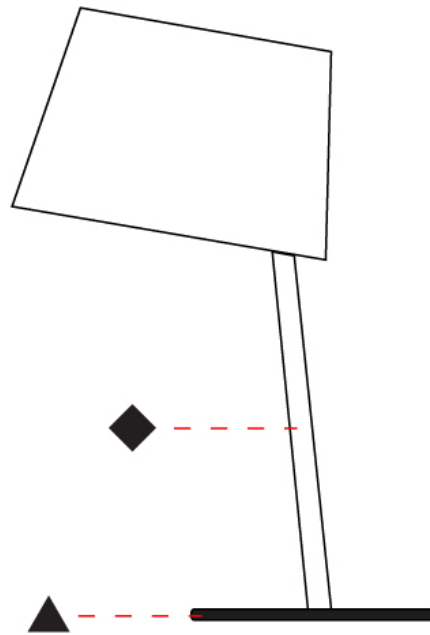

D54047-

PROJECT	_____
TYPE	_____
SPECIFIER	_____
QUANTITY	_____
DATE	_____