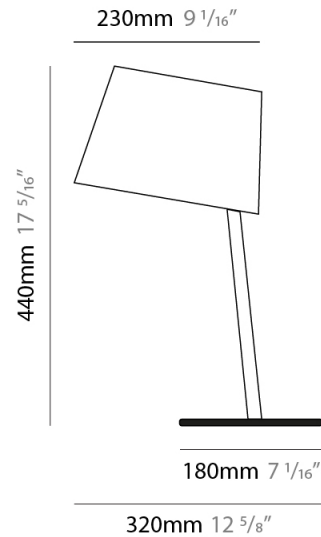

EXCENTRICA PORTABLE

D54047- -

base number   Finish Options   Finish Options

1. To build a product code in our configurator select the specify button on the base model # product page
2. To build a manual product code on this datasheet choose from the options listed below in blue font and add the suffix to the base model #

GENERAL

Series: Excentrica
Partner: Fambuena
Division: Design
Installation: Portable
Product Type: Table
Mounting Location: Table
Light Distribution: Direct

PHYSICAL

Shape: Cylinder
Diameter (mm): 230
Diameter (in): 9 1/16
Height (mm): 440
Height (in): 17 5/16
Diffuser: Cotton Shade
Fixture Finish: [BRA / PWT](#)
Holder Finish: [BLM / WHM](#)
Fixture Material: [Metal / Marble](#)
Upon Request: Bolt Down

ELECTRICAL

Number of Lamps: 1
Lamp Type: LED Retrofit
Lamp Shape: B10
Bulb Included: Bulb Not Included
Max. Wattage Per Lamp (W): 4
Lamp Base: E12
Input Voltage (V): 120

LED

OPTICAL

RATINGS AND CERTIFICATIONS

Certified By: Certified for North American Standards
IP rating: IP20

PROJECT _____
TYPE _____
SPECIFIER _____
QUANTITY _____
DATE _____