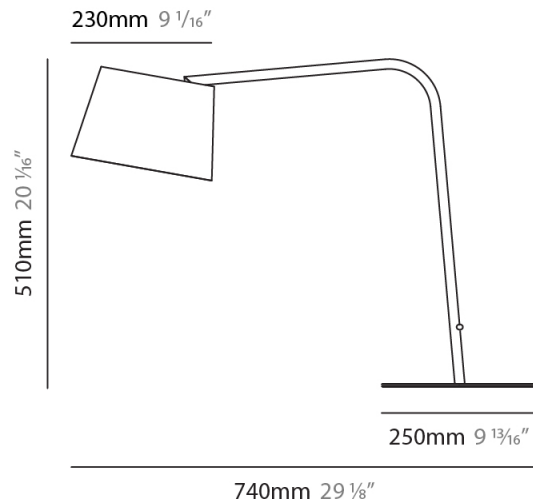

EXCENTRICA PORTABLE

D54048- -

base number   Finish   Finish
Options   Options   Options

1. To build a product code in our configurator select the specify button on the base model # product page
2. To build a manual product code on this datasheet choose from the options listed below in blue font and add the suffix to the base model #

GENERAL

Series: Excentrica
Partner: Fambuena
Division: Design
Installation: Portable
Product Type: Table
Mounting Location: Table
Light Distribution: Direct

PHYSICAL

Shape: Cylinder
Diameter (mm): 230
Diameter (in): 9 1/16
Height (mm): 510
Height (in): 20 1/16
Extension (mm): 740
Extension (in): 29 1/8
Diffuser: Cotton Shade
Fixture Finish: [BRA / PWT](#)
Holder Finish: BLM / WHM
Fixture Material: Metal / Marble
Upon Request: Bolt Down

ELECTRICAL

Number of Lamps: 1
Lamp Type: LED Retrofit
Lamp Shape: B10
Bulb Included: Bulb Not Included
Max. Wattage Per Lamp (W): 4
Lamp Base: E12
Input Voltage (V): 120

LED

OPTICAL

RATINGS AND CERTIFICATIONS

Certified By: Certified for North American Standards
IP rating: IP20

PROJECT _____
TYPE _____
SPECIFIER _____
QUANTITY _____
DATE _____