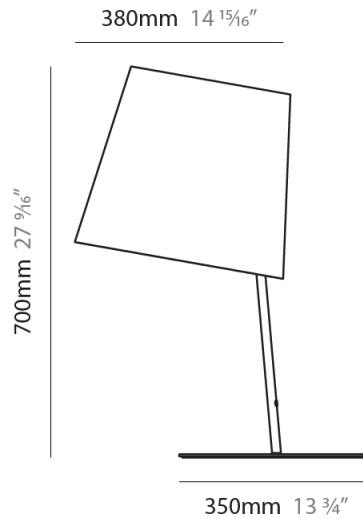

PROJECT	_____
TYPE	_____
SPECIFIER	_____
QUANTITY	_____
DATE	_____

EXCENTRICA PORTABLE

D54046- _____ - _____
base number   Finish   Finish
                         Options   Options

1. To build a product code in our configurator select the specify button on the base model # product page
2. To build a manual product code on this datasheet choose from the options listed below in blue font and add the suffix to the base model #

GENERAL

Series: Excentrica
Brand: Fambuena
Division: Design
Mounting Type: Portable
Mounting Location: Table
Subcategory: Table

PHYSICAL

Shape: Cylinder
Diameter (mm): 380
Diameter (in): 14 ¹⁵/₁₆
Height (mm): 700
Height (in): 27 ⁹/₁₆
Light Distribution: Direct
Diffuser: Cotton Shade
[Fixture Finish: BRA / PWT](#)
Holder Finish: BLM / WHM
Fixture Material: Metal / Marble
Upon Request: Bolt Down

ELECTRICAL

Number of Lamps: 1
Lamp Type: LED Retrofit
Lamp Shape: A19
Bulb Included: Bulb Not Included
Max. Wattage Per Lamp (W): 7
Lamp Base: E26
Input Voltage (V): 120
Upon Request: 277Vac / GU24

LED

OPTICAL

RATINGS AND CERTIFICATIONS

Certified By: Certified for North American Standards
IP rating: IP20