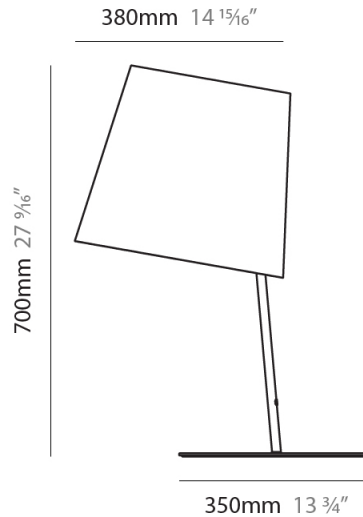

EXCENTRICA PORTABLE

D54006-

base number   Finish
Options

PROJECT	_____
TYPE	_____
SPECIFIER	_____
QUANTITY	_____
DATE	_____

1. To build a product code in our configurator select the specify button on the base model # product page
2. To build a manual product code on this datasheet choose from the options listed below in blue font and add the suffix to the base model #

GENERAL

Series: Excentrica
Brand: Fambuena
Division: Design
Mounting Type: Portable
Mounting Location: Table
Subcategory: Table

PHYSICAL

Shape: Cylinder
Diameter (mm): 380
Diameter (in): 14 ¹⁵/₁₆
Height (mm): 700
Height (in): 27 ⁹/₁₆
Light Distribution: Direct
Diffuser: Cotton Shade
Fixture Finish: WHI / BLK
Fixture Material: Metal
Upon Request: Bolt Down

ELECTRICAL

Number of Lamps: 1
Lamp Type: LED Retrofit
Lamp Shape: A19
Bulb Included: Bulb Not Included
Max. Wattage Per Lamp (W): 7
Lamp Base: E26
Input Voltage (V): 120
Upon Request: 277Vac / GU24

LED

OPTICAL

RATINGS AND CERTIFICATIONS

Certified By: Certified for North American Standards
IP rating: IP20