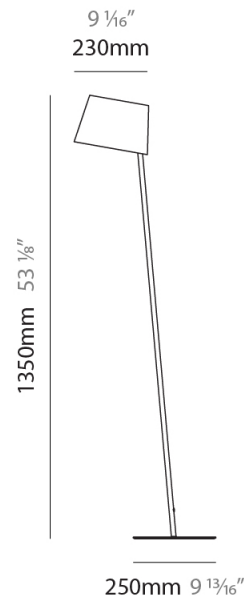

EXCENTRICA PORTABLE

D54051- -
base number   Finish Options   Finish Options

1. To build a product code in our configurator select the specify button on the base model # product page
2. To build a manual product code on this datasheet choose from the options listed below in blue font and add the suffix to the base model #

GENERAL

Series: Excentrica
Brand: Fambuena
Division: Design
Mounting Type: Portable
Mounting Location: Floor
Subcategory: Floor

PHYSICAL

Shape: Cylinder
Diameter (mm): 230
Diameter (in): 9 1/16
Height (mm): 1350
Height (in): 53 1/8
Light Distribution: Direct
Diffuser: Cotton Shade
Fixture Finish: [BRA](#) / [PWT](#)
Holder Finish: BLM / WHM
Fixture Material: Metal / Marble

ELECTRICAL

Number of Lamps: 1
Lamp Type: LED Retrofit
Lamp Shape: B10
Bulb Included: Bulb Not Included
Max. Wattage Per Lamp (W): 4
Lamp Base: E12
Input Voltage (V): 120

LED

OPTICAL

RATINGS AND CERTIFICATIONS

Certified By: Certified for North American Standards
IP rating: IP20

PROJECT
TYPE
SPECIFIER
QUANTITY
DATE