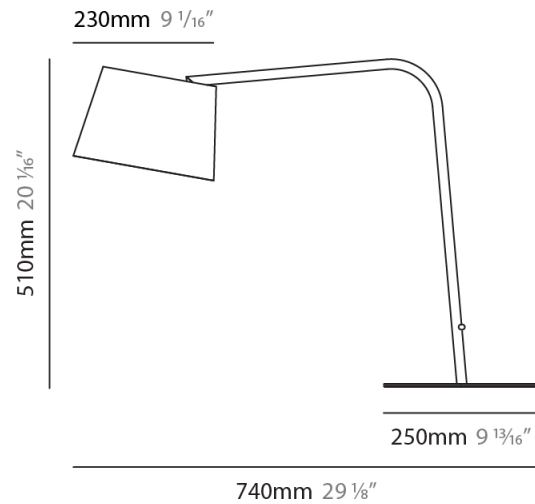

EXCENTRICA PORTABLE

D54048- -

base number   Finish Options   Finish Options

1. To build a product code in our configurator select the specify button on the base model # product page
2. To build a manual product code on this datasheet choose from the options listed below in blue font and add the suffix to the base model #

GENERAL

Series: Excentrica
Brand: Fambuena
Division: Design
Mounting Type: Portable
Mounting Location: Table
Subcategory: Table

PHYSICAL

Shape: Cylinder
Diameter (mm): 230
Diameter (in): 9 1/16
Height (mm): 510
Height (in): 20 1/16
Extension (mm): 740
Extension (in): 29 1/8
Light Distribution: Direct
Diffuser: Cotton Shade
Fixture Finish: [BRA / PWT](#)
Holder Finish: [BLM / WHM](#)
Fixture Material: Metal / Marble
Upon Request: Bolt Down

ELECTRICAL

Number of Lamps: 1
Lamp Type: LED Retrofit
Lamp Shape: B10
Bulb Included: Bulb Not Included
Max. Wattage Per Lamp (W): 4
Lamp Base: E12
Input Voltage (V): 120

LED

OPTICAL

RATINGS AND CERTIFICATIONS

Certified By: Certified for North American Standards
IP rating: IP20

PROJECT
TYPE
SPECIFIER
QUANTITY
DATE