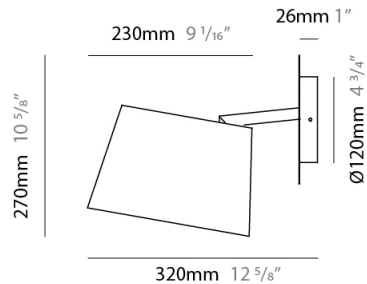

PROJECT	_____
TYPE	_____
SPECIFIER	_____
QUANTITY	_____
DATE	_____

EXCENTRICA SURFACE

D53011-

base number   Finish
Options

1. To build a product code in our configurator select the specify button on the base model # product page
2. To build a manual product code on this datasheet choose from the options listed below in blue font and add the suffix to the base model #

GENERAL

Series: Excentrica
Brand: Fambuena
Division: Design
Mounting Type: Surface
Mounting Location: Wall
Subcategory: Ambient

PHYSICAL

Shape: Cylinder
Diameter (mm): 230
Diameter (in): 9 1/16
Height (mm): 270
Height (in): 10 5/8
Extension (mm): 320
Extension (in): 12 5/8
Light Distribution: Direct
Diffuser: Cotton Shade
Fixture Finish: WHI / BLK / BRA / PWT
Fixture Material: Metal

ELECTRICAL

Number of Lamps: 1
Lamp Type: LED Retrofit
Lamp Shape: B10
Bulb Included: Bulb Not Included
Max. Wattage Per Lamp (W): 4
Lamp Base: E12
Input Voltage (V): 120

LED

OPTICAL

RATINGS AND CERTIFICATIONS

Certified By: Certified for North American Standards
IP rating: IP20