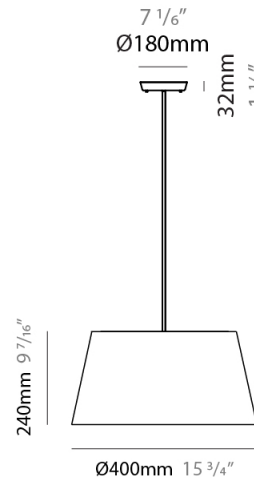

EXCENTRICA SUSPENSION

D51020-

base number   Finish
Options

1. To build a product code in our configurator select the specify button on the base model # product page
2. To build a manual product code on this datasheet choose from the options listed below in blue font and add the suffix to the base model #

GENERAL

Series: Excentrica
Brand: Fambuena
Division: Design
Mounting Type: Suspension
Mounting Location: Ceiling
Subcategory: Pendant

PHYSICAL

Shape: Cylinder
Diameter (mm): 400
Diameter (in): 15 3/4
Height (mm): 240
Height (in): 9 7/16
Max. Overall Height (mm): 2240
Max. Overall Height (in): 88 3/16
Light Distribution: Direct
Diffuser: Cotton Shade
Fixture Finish: WHI / BLK / BRA / PWT
Fixture Material: Metal
Cable Details: Cable length 2000mm / 79"

ELECTRICAL

Number of Lamps: 1
Lamp Type: LED Retrofit
Lamp Shape: A19
Bulb Included: Bulb Not Included
Max. Wattage Per Lamp (W): 7
Lamp Base: E26
Input Voltage (V): 120
Upon Request: 277Vac / GU24

LED

OPTICAL

RATINGS AND CERTIFICATIONS

Certified By: Certified for North American Standards
IP rating: IP20

PROJECT	_____
TYPE	_____
SPECIFIER	_____
QUANTITY	_____
DATE	_____