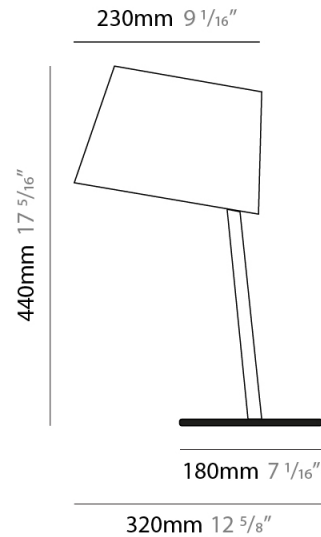

EXCENTRICA PORTABLE

D54047- _____ - _____

base number   Finish Options   Finish Options

1. To build a product code in our configurator select the specify button on the base model # product page
2. To build a manual product code on this datasheet choose from the options listed below in blue font and add the suffix to the base model #

GENERAL

Series: Excentrica
Brand: Fambuena
Division: Design
Mounting Type: Portable
Mounting Location: Table
Subcategory: Table

PHYSICAL

Shape: Cylinder
Diameter (mm): 230
Diameter (in): 9 1/16
Height (mm): 440
Height (in): 17 5/16
Light Distribution: Direct
Diffuser: Cotton Shade
Fixture Finish: [BRA / PWT](#)
Holder Finish: [BLM / WHM](#)
Fixture Material: Metal / Marble
Upon Request: Bolt Down

ELECTRICAL

Number of Lamps: 1
Lamp Type: LED Retrofit
Lamp Shape: B10
Bulb Included: Bulb Not Included
Max. Wattage Per Lamp (W): 4
Lamp Base: E12
Input Voltage (V): 120

LED

OPTICAL

RATINGS AND CERTIFICATIONS

Certified By: Certified for North American Standards
IP rating: IP20

PROJECT
TYPE
SPECIFIER
QUANTITY
DATE