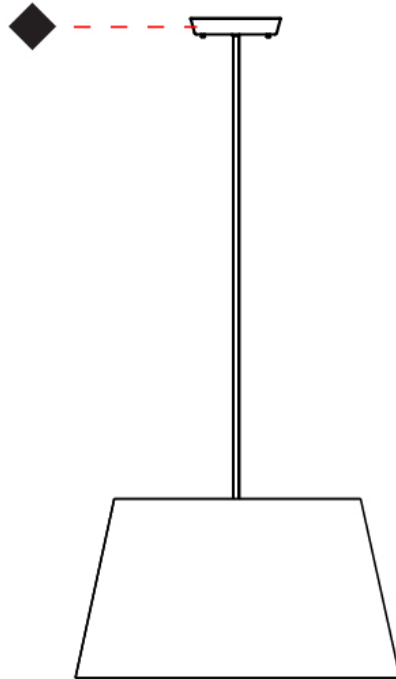

EXCENTRICA SUSPENSION

D51020-

PROJECT

TYPE

SPECIFIER

QUANTITY

DATE