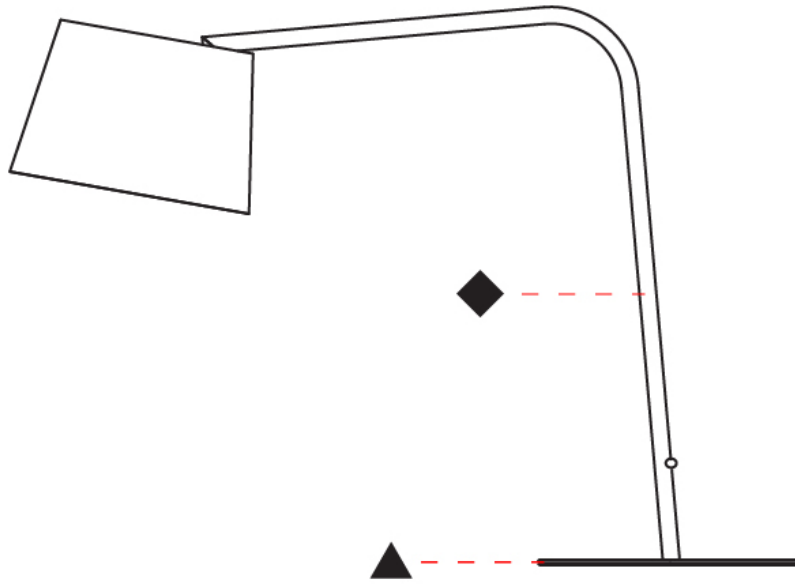

D54048-

PROJECT _____

TYPE _____

SPECIFIER _____

QUANTITY _____

DATE _____

D