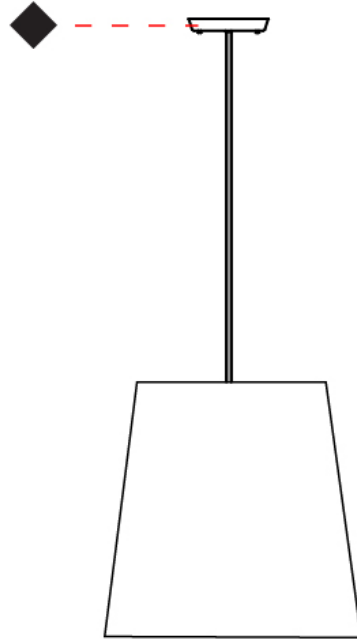

EXCENTRICA SUSPENSION

D51021-

PROJECT

TYPE

SPECIFIER

QUANTITY

DATE

D