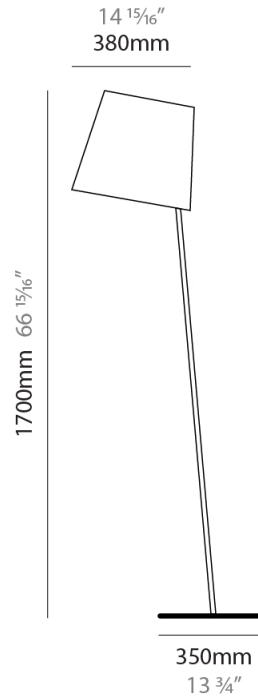

EXCENTRICA PORTABLE

D54009-

base number   Finish
Options

PROJECT
TYPE
SPECIFIER
QUANTITY
DATE

1. To build a product code in our configurator select the specify button on the base model # product page
2. To build a manual product code on this datasheet choose from the options listed below in blue font and add the suffix to the base model #

GENERAL

Series: Excentrica
Brand: Fambuena
Division: Design
Mounting Type: Portable
Mounting Location: Floor
Subcategory: Floor

PHYSICAL

Shape: Abstract
Diameter (mm): 380
Diameter (in): 14 ¹⁵/₁₆
Height (mm): 1700
Height (in): 66 ¹⁵/₁₆
Light Distribution: Direct
Diffuser: Cotton Shade
Fixture Finish: WHI / BLK
Holder Finish: WHI / BLK
Fixture Material: Metal
Upon Request: Bolt Down

ELECTRICAL

Number of Lamps: 1
Lamp Type: LED Retrofit
Lamp Shape: A19
Bulb Included: Bulb Not Included
Max. Wattage Per Lamp (W): 12
Lamp Base: E26
Input Voltage (V): 120
Upon Request: 277Vac / GU24

LED

OPTICAL

RATINGS AND CERTIFICATIONS

Certified By: Certified for North American Standards
IP rating: IP20