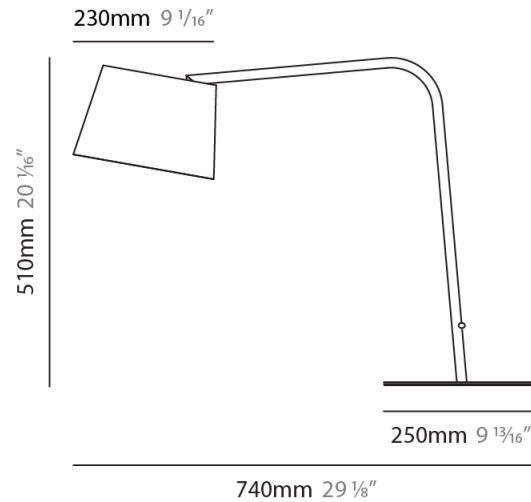

PROJECT
TYPE
SPECIFIER
QUANTITY
DATE

EXCENTRICA PORTABLE

D54008-

base number   Finish
Options

1. To build a product code in our configurator select the specify button on the base model # product page
2. To build a manual product code on this datasheet choose from the options listed below in blue font and add the suffix to the base model #

GENERAL

Series: Excentrica
Brand: Fambuena
Division: Design
Mounting Type: Portable
Mounting Location: Table
Subcategory: Table

PHYSICAL

Shape: Cylinder
Diameter (mm): 230
Diameter (in): 9 1/16
Height (mm): 510
Height (in): 20 1/16
Extension (mm): 740
Extension (in): 29 1/8
Light Distribution: Direct
Diffuser: Cotton Shade
Fixture Finish: WHI / BLK
Holder Finish: WHI / BLK
Fixture Material: Metal
Upon Request: Bolt Down

ELECTRICAL

Number of Lamps: 1
Lamp Type: LED Retrofit
Lamp Shape: B10
Bulb Included: Bulb Not Included
Max. Wattage Per Lamp (W): 4
Lamp Base: E12
Input Voltage (V): 120

LED

OPTICAL

RATINGS AND CERTIFICATIONS

Certified By: Certified for North American Standards
IP rating: IP20