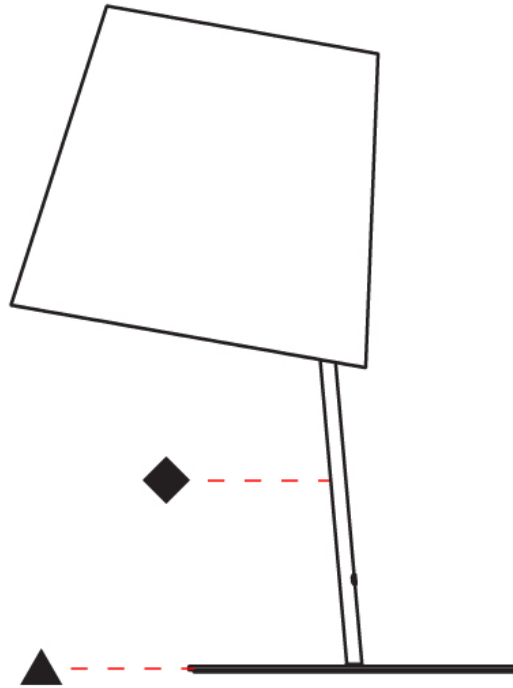

D54046-

PROJECT

TYPE

SPECIFIER

QUANTITY

DATE

D