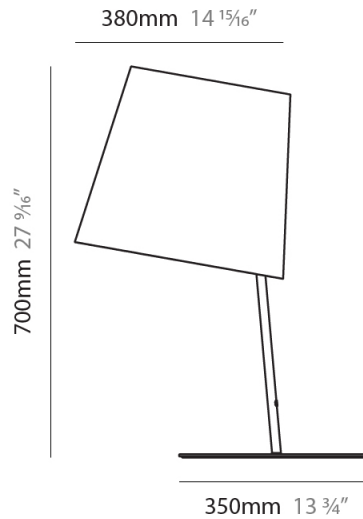

EXCENTRICA PORTABLE

D54046- _____ - _____

base number   Finish Options   Finish Options

1. To build a product code in our configurator select the specify button on the base model # product page
2. To build a manual product code on this datasheet choose from the options listed below in blue font and add the suffix to the base model #

GENERAL

Series: Excentrica
Brand: Fambuena
Division: Design
Mounting Type: Portable
Mounting Location: Table
Subcategory: Table

PHYSICAL

Shape: Cylinder
Diameter (mm): 380
Diameter (in): 14 ¹⁵/₁₆
Height (mm): 700
Height (in): 27 ⁹/₁₆
Light Distribution: Direct
Diffuser: Cotton Shade
[Fixture Finish: BRA / PWT](#)
Holder Finish: BLM / WHM
Fixture Material: Metal / Marble
Upon Request: Bolt Down

ELECTRICAL

Number of Lamps: 1
Lamp Type: LED Retrofit
Lamp Shape: A19
Bulb Included: Bulb Not Included
Max. Wattage Per Lamp (W): 7
Lamp Base: E26
Input Voltage (V): 120
Upon Request: 277Vac / GU24

LED

OPTICAL

RATINGS AND CERTIFICATIONS

Certified By: Certified for North American Standards
IP rating: IP20

PROJECT _____
TYPE _____
SPECIFIER _____
QUANTITY _____
DATE _____