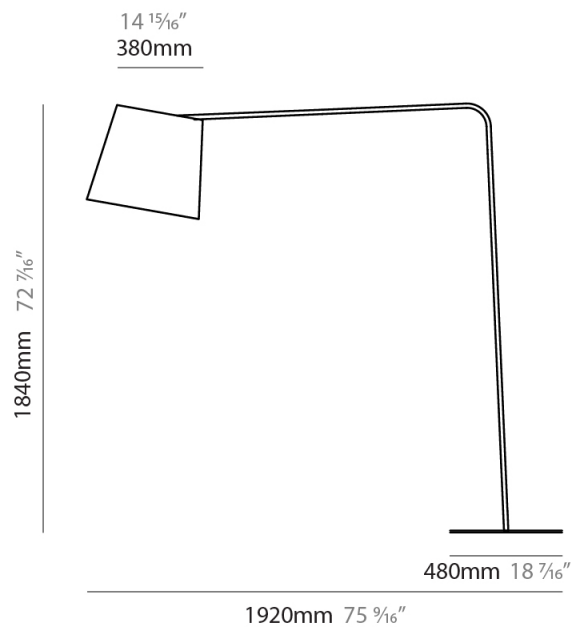

EXCENTRICA PORTABLE

D54010-

base number   Finish
Options

PROJECT	_____
TYPE	_____
SPECIFIER	_____
QUANTITY	_____
DATE	_____

1. To build a product code in our configurator select the specify button on the base model # product page
2. To build a manual product code on this datasheet choose from the options listed below in blue font and add the suffix to the base model #

GENERAL

Series: Excentrica
Brand: Fambuena
Division: Design
Mounting Type: Portable
Mounting Location: Floor
Subcategory: Floor

PHYSICAL

Shape: Abstract
Diameter (mm): 380
Diameter (in): 14 ¹⁵/₁₆
Height (mm): 1840
Height (in): 72 ⁷/₁₆
Extension (mm): 1920
Extension (in): 75 ⁹/₁₆
Light Distribution: Direct
Diffuser: Cotton Shade
Fixture Finish: WHI / BLK
Holder Finish: WHI / BLK
Fixture Material: Metal
Upon Request: Bolt Down

ELECTRICAL

Number of Lamps: 1
Lamp Type: LED Retrofit
Lamp Shape: A19
Bulb Included: Bulb Not Included
Max. Wattage Per Lamp (W): 12
Lamp Base: E26
Input Voltage (V): 120
Upon Request: 277Vac / GU24

LED

OPTICAL

RATINGS AND CERTIFICATIONS

Certified By: Certified for North American Standards
IP rating: IP20