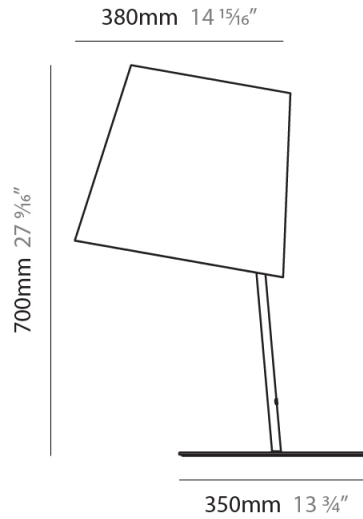

EXCENTRICA PORTABLE

D54006-

base number   Finish
Options

PROJECT	_____
TYPE	_____
SPECIFIER	_____
QUANTITY	_____
DATE	_____

1. To build a product code in our configurator select the specify button on the base model # product page
2. To build a manual product code on this datasheet choose from the options listed below in blue font and add the suffix to the base model #

GENERAL

Series: Excentrica _____
Brand: Fambuena _____
Division: Design _____
Mounting Type: Portable _____
Mounting Location: Table _____
Subcategory: Table _____

PHYSICAL

Shape: Cylinder _____
Diameter (mm): 380 _____
Diameter (in): 14 ¹⁵/₁₆ _____
Height (mm): 700 _____
Height (in): 27 ⁹/₁₆ _____
Light Distribution: Direct _____
Diffuser: Cotton Shade _____
Fixture Finish: WHI / BLK _____
Fixture Material: Metal _____
Upon Request: Bolt Down _____

ELECTRICAL

Number of Lamps: 1 _____
Lamp Type: LED Retrofit _____
Lamp Shape: A19 _____
Bulb Included: Bulb Not Included _____
Max. Wattage Per Lamp (W): 7 _____
Lamp Base: E26 _____
Input Voltage (V): 120 _____
Upon Request: 277Vac / GU24 _____

LED

OPTICAL

RATINGS AND CERTIFICATIONS

Certified By: Certified for North American Standards _____
IP rating: IP20 _____