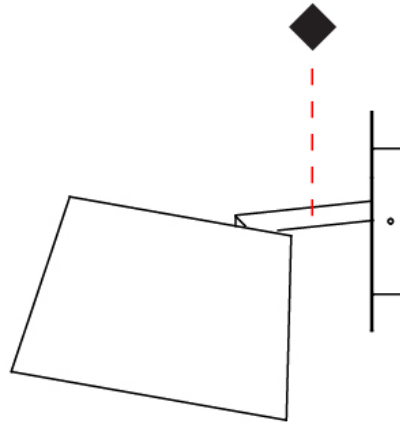

D53011-

PROJECT

TYPE

SPECIFIER

QUANTITY

DATE