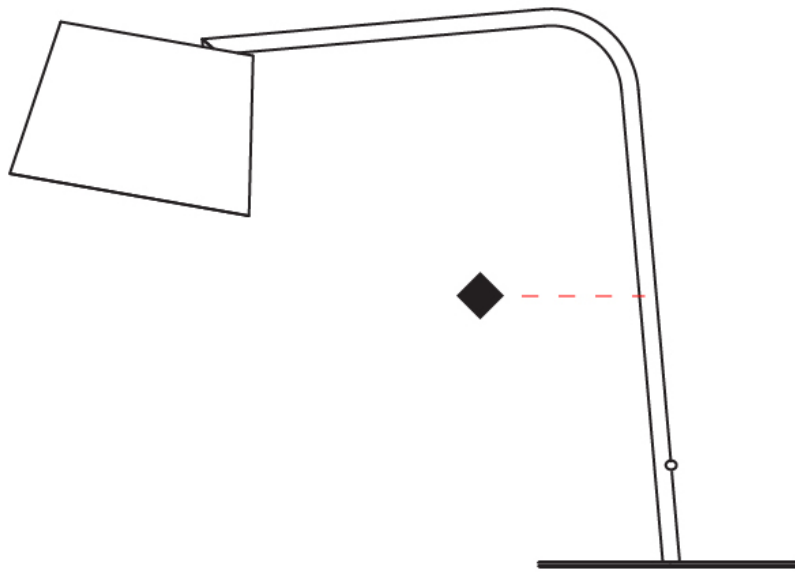

D54008-

PROJECT

TYPE

SPECIFIER

QUANTITY

DATE