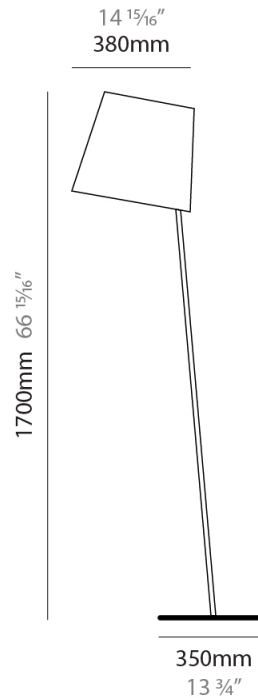

EXCENTRICA PORTABLE

D54049- _____ - _____

base number   Finish Options   Finish Options

1. To build a product code in our configurator select the specify button on the base model # product page
2. To build a manual product code on this datasheet choose from the options listed below in blue font and add the suffix to the base model #

GENERAL

Series: Excentrica
Brand: Fambuena
Division: Design
Mounting Type: Portable
Mounting Location: Floor
Subcategory: Floor

PHYSICAL

Shape: Abstract
Diameter (mm): 380
Diameter (in): 14 ¹⁵/₁₆
Height (mm): 1700
Height (in): 66 ¹⁵/₁₆
Light Distribution: Direct
Diffuser: Cotton Shade
Fixture Finish: [BRA](#) / [PWT](#)
Holder Finish: BLM / WHM
Fixture Material: Metal / Marble
Upon Request: Bolt Down

ELECTRICAL

Number of Lamps: 1
Lamp Type: LED Retrofit
Lamp Shape: A19
Bulb Included: Bulb Not Included
Max. Wattage Per Lamp (W): 12
Lamp Base: E26
Input Voltage (V): 120
Upon Request: 277Vac / GU24

LED

OPTICAL

RATINGS AND CERTIFICATIONS

Certified By: Certified for North American Standards
IP rating: IP20

PROJECT	_____
TYPE	_____
SPECIFIER	_____
QUANTITY	_____
DATE	_____