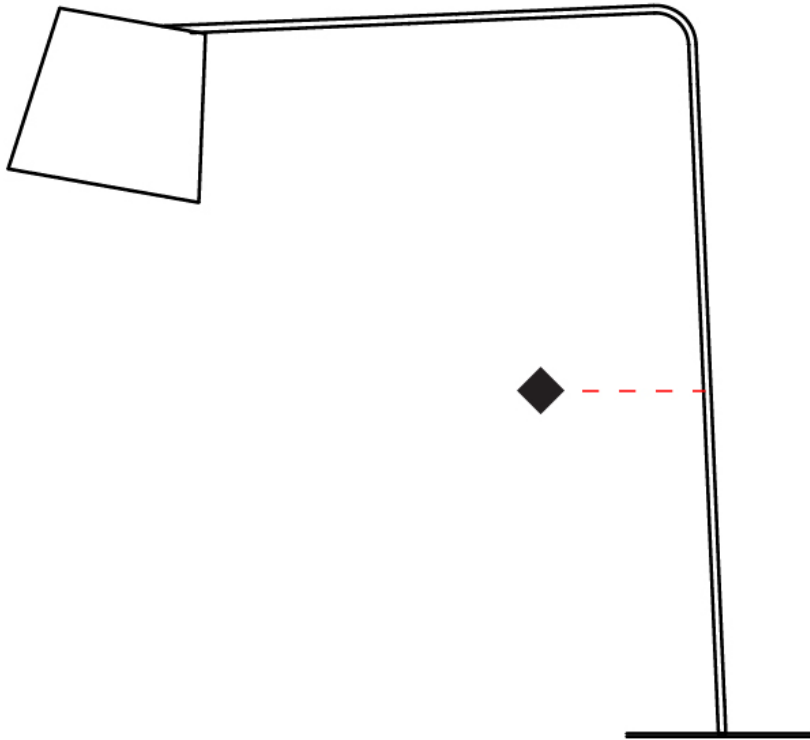

D54010-

PROJECT

TYPE

SPECIFIER

QUANTITY

DATE

D