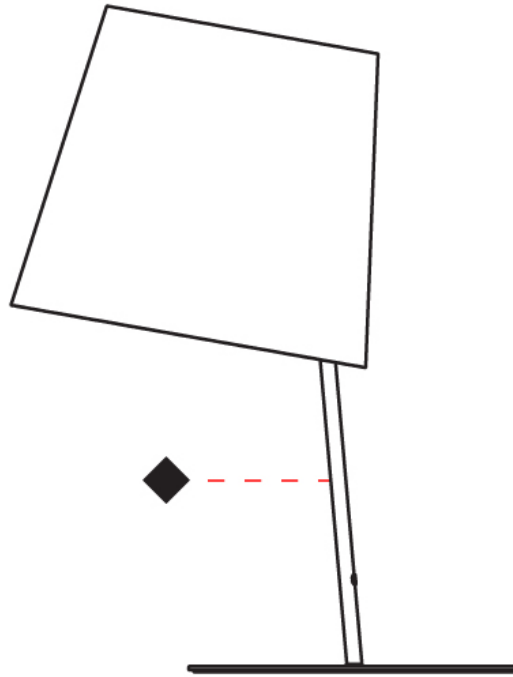

D54006-

PROJECT

TYPE

SPECIFIER

QUANTITY

DATE