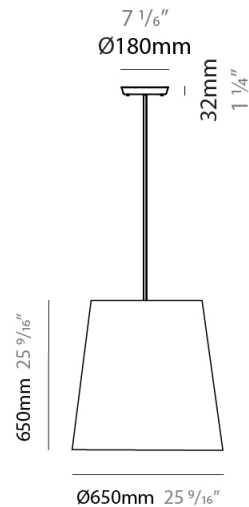

EXCENTRICA SUSPENSION

D51021-

base number   Finish
Options

1. To build a product code in our configurator select the specify button on the base model # product page
2. To build a manual product code on this datasheet choose from the options listed below in blue font and add the suffix to the base model #

GENERAL

Series: Excentrica
Brand: Fambuena
Division: Design
Mounting Type: Suspension
Mounting Location: Ceiling
Subcategory: Ambient

PHYSICAL

Shape: Cylinder
Diameter (mm): 650
Diameter (in): 25 ⁹/₁₆
Height (mm): 650
Height (in): 25 ⁹/₁₆
Max. Overall Height (mm): 2650
Max. Overall Height (in): 104 ⁵/₁₆
Light Distribution: Direct
Diffuser: Cotton Shade
Fixture Finish: WHI / BLK / BRA / PWT
Fixture Material: Metal
Cable Details: Cable length 2000mm / 79"

ELECTRICAL

Number of Lamps: 1
Lamp Type: LED Retrofit
Lamp Shape: A19
Bulb Included: Bulb Not Included
Max. Wattage Per Lamp (W): 12
Lamp Base: E26
Input Voltage (V): 120
Upon Request: 277Vac / GU24

LED

OPTICAL

RATINGS AND CERTIFICATIONS

Certified By: Certified for North American Standards
IP rating: IP20

PROJECT
TYPE
SPECIFIER
QUANTITY
DATE