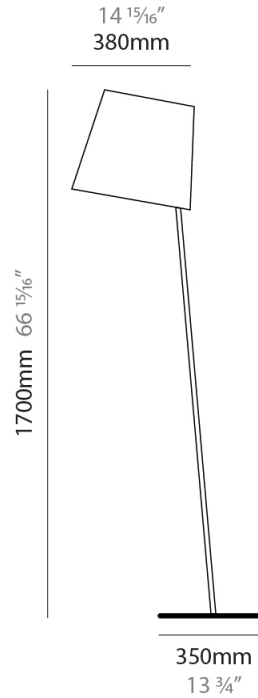

EXCENTRICA PORTABLE

D54049- _____ - _____

base number   Finish Options   Finish Options

1. To build a product code in our configurator select the specify button on the base model # product page
2. To build a manual product code on this datasheet choose from the options listed below in blue font and add the suffix to the base model #

GENERAL

Series: Excentrica
Brand: Fambuena
Division: Design
Mounting Type: Portable
Mounting Location: Floor
Subcategory: Floor

PHYSICAL

Shape: Abstract
Diameter (mm): 380
Diameter (in): 14 ¹⁵/₁₆
Height (mm): 1700
Height (in): 66 ¹⁵/₁₆
Light Distribution: Direct
Diffuser: Cotton Shade
[Fixture Finish: BRA / PWT](#)
Holder Finish: BLM / WHM
Fixture Material: Metal / Marble
Upon Request: Bolt Down

ELECTRICAL

Number of Lamps: 1
Lamp Type: LED Retrofit
Lamp Shape: A19
Bulb Included: Bulb Not Included
Max. Wattage Per Lamp (W): 12
Lamp Base: E26
Input Voltage (V): 120
Upon Request: 277Vac / GU24

LED

OPTICAL

RATINGS AND CERTIFICATIONS

Certified By: Certified for North American Standards
IP rating: IP20

PROJECT
TYPE
SPECIFIER
QUANTITY
DATE